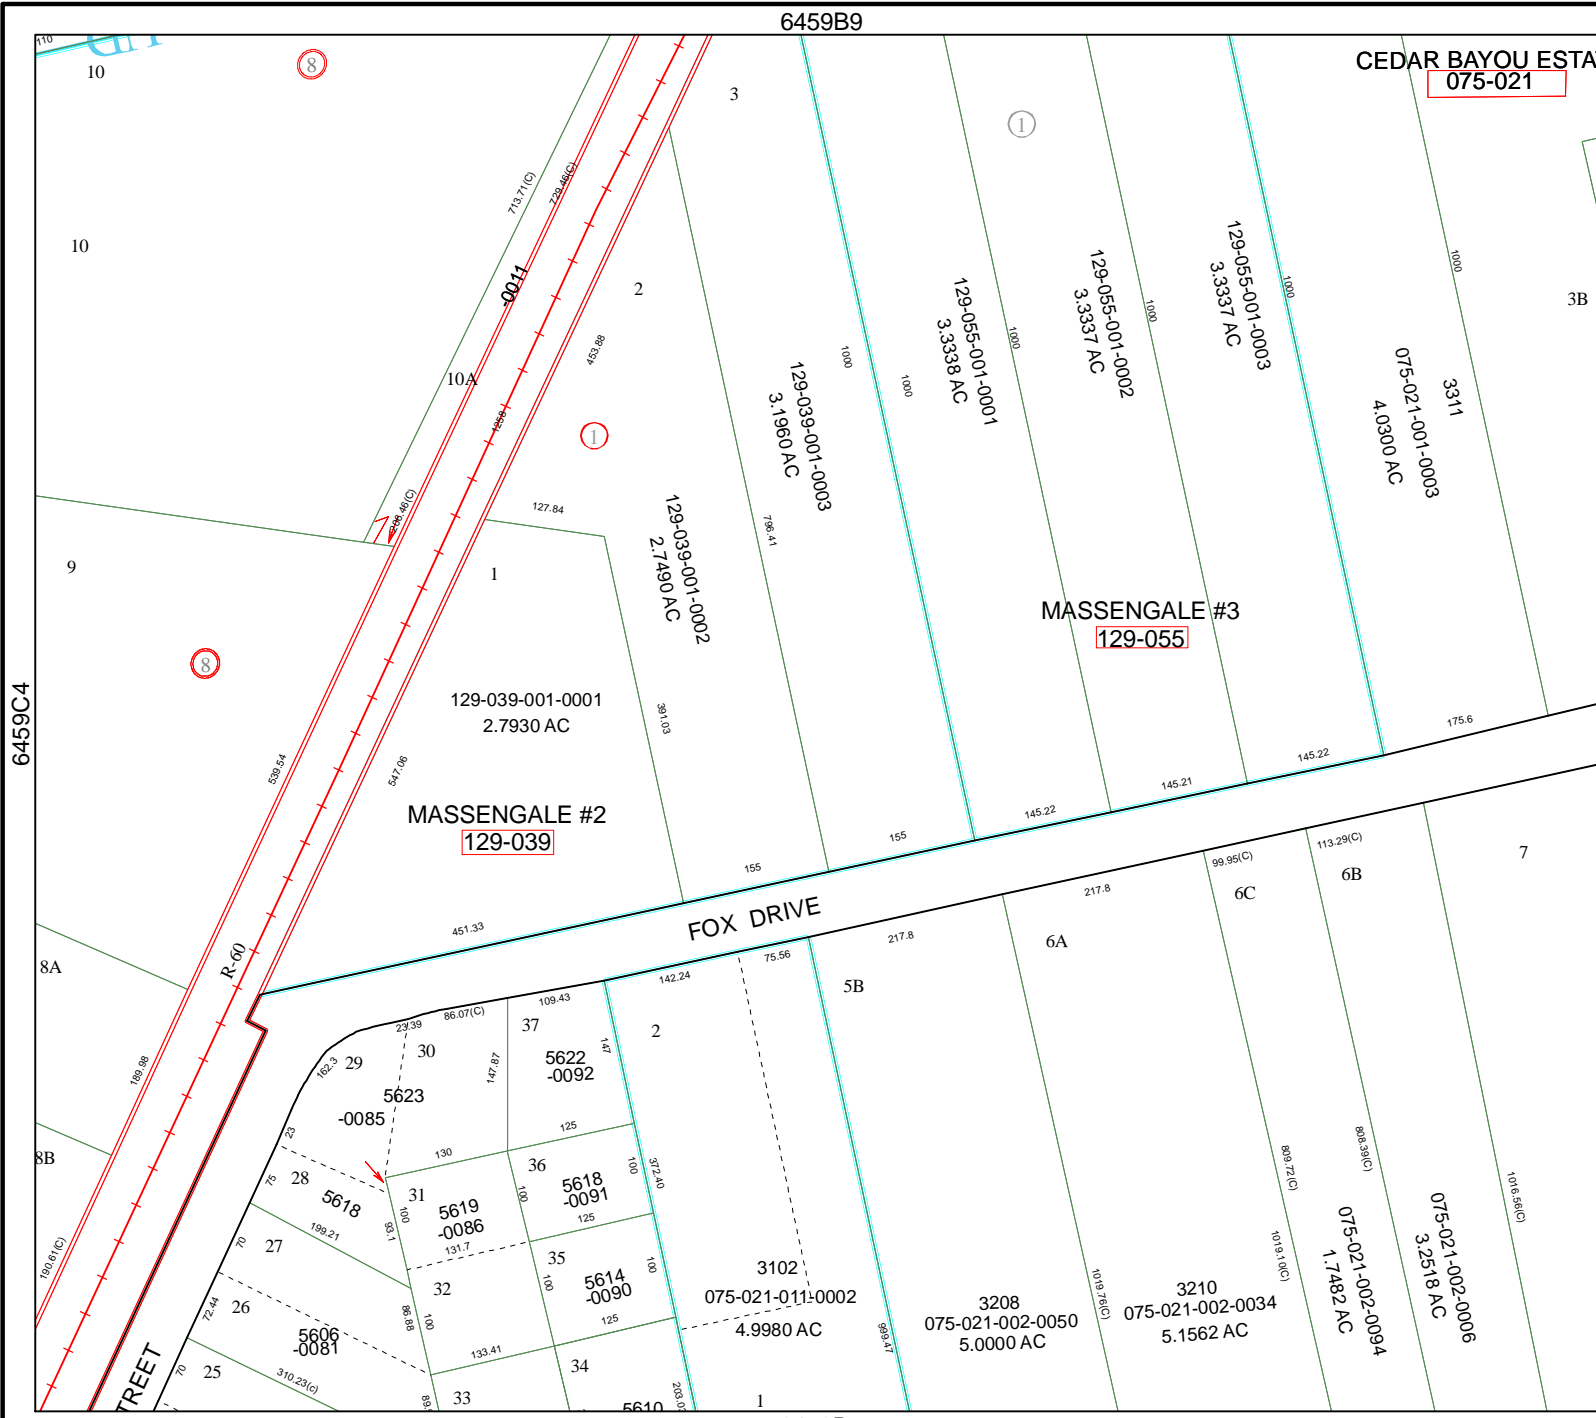

6459B9

CEDAR BAYOU ESTAT
075-021

Harris County Appraisal District

0 100 200

PUBLICATION DATE:
8/15/2011

Geospatial or map data maintained by the Harris County Appraisal District is for informational purposes and may not have been prepared for or be suitable for legal, engineering, or surveying purposes. It does not represent an on-the-ground survey and only represents the approximate location of property boundaries.

MAP LOCATION

FACET 6459D

1	2	3	4
5	6	7	8
9	10	11	12

6459D5

6459C4

6459D2