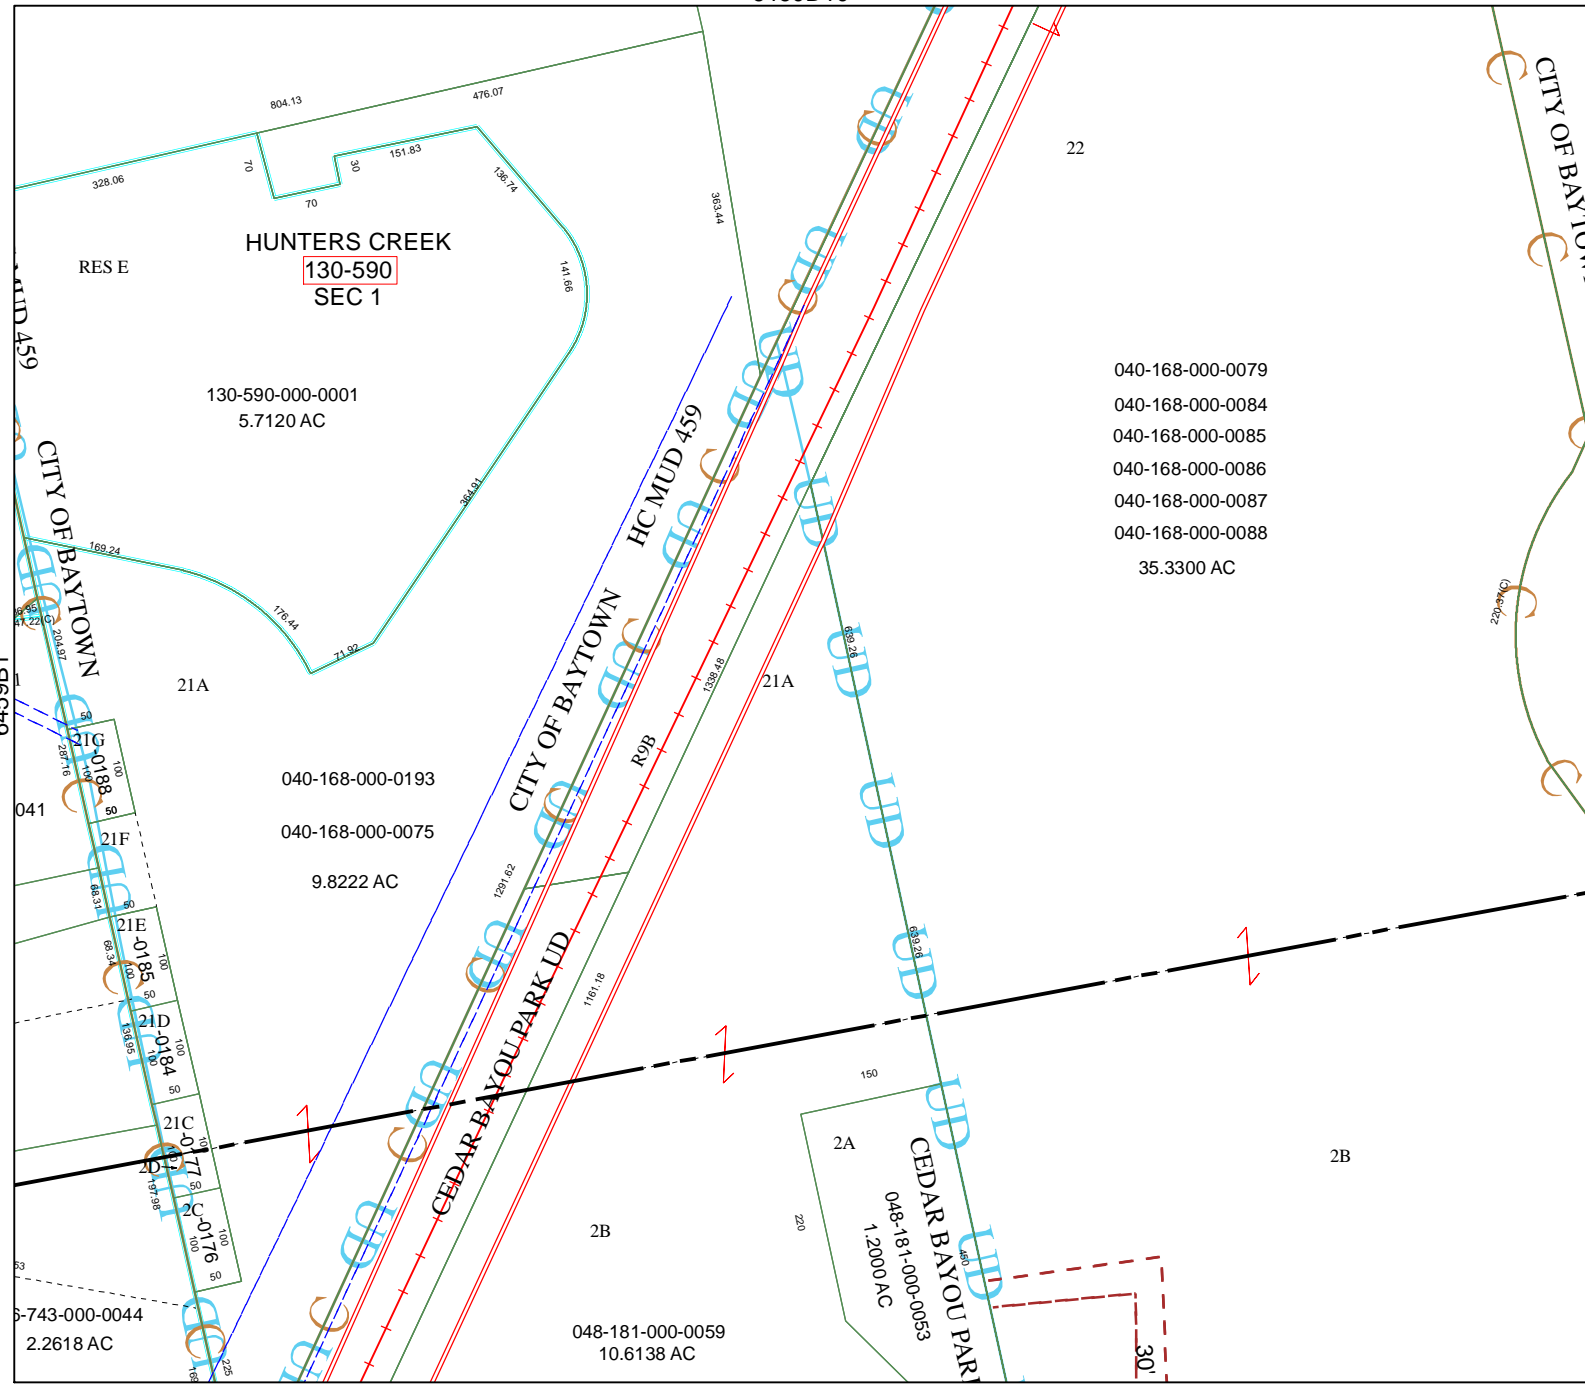

6460D10

- 040-168-000-0079
- 040-168-000-0084
- 040-168-000-0085
- 040-168-000-0086
- 040-168-000-0087
- 040-168-000-0088
- 35.3300 AC

Harris County Appraisal District

PUBLICATION DATE:
1/19/2012

Geospatial or map data maintained by the Harris County Appraisal District is for informational purposes and may not have been prepared for or be suitable for legal, engineering, or surveying purposes. It does not represent an on-the-ground survey and only represents the approximate location of property boundaries.

MAP LOCATION

FACET 6459B

1	2	3	4
5	6	7	8
9	10	11	12

6459B6

6459B1

6459B3