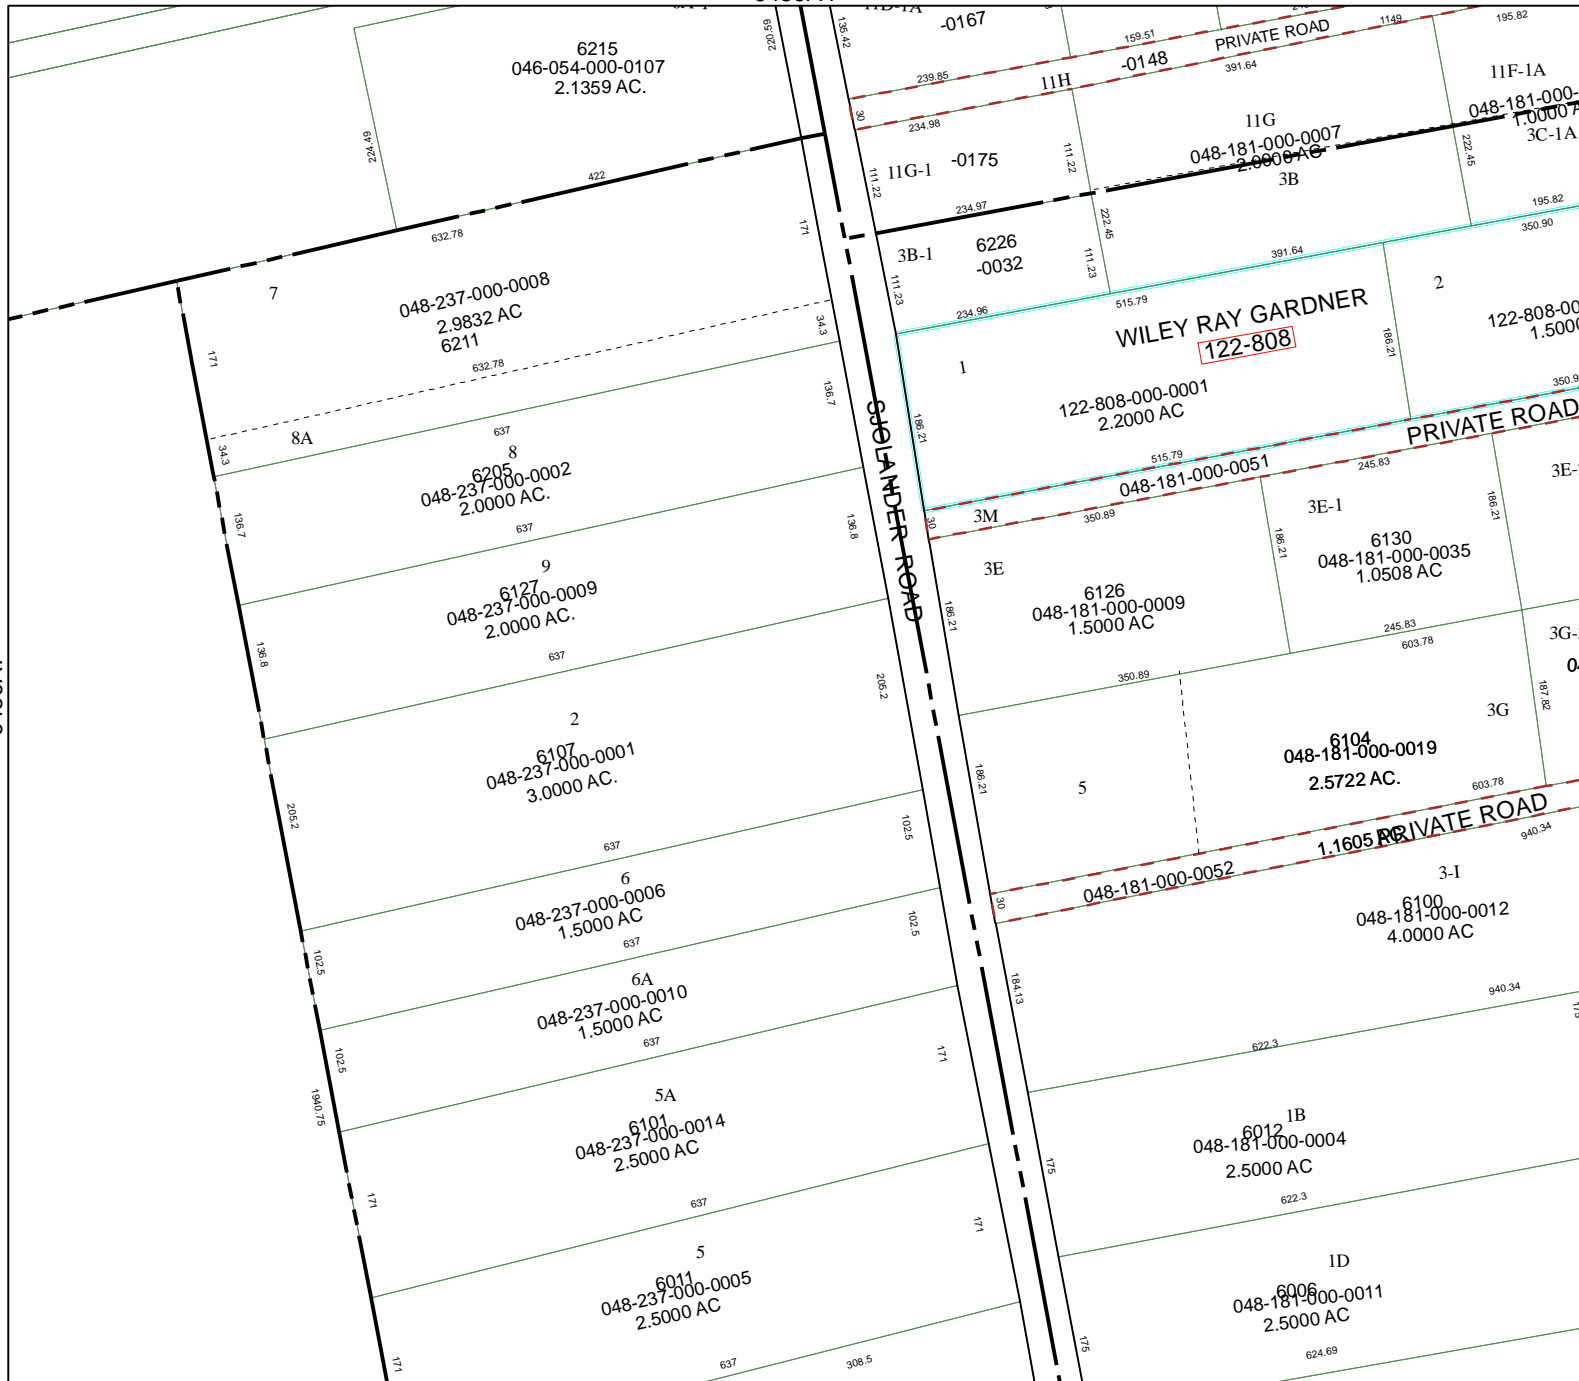

6459A4

6459A7

6459A12

Harris County Appraisal District

0 100 200
PUBLICATION DATE:
 8/15/2011

Geospatial or map data maintained by the Harris County Appraisal District is for informational purposes and may not have been prepared for or be suitable for legal, engineering, or surveying purposes. It does not represent an on-the-ground survey and only represents the approximate location of property boundaries.

MAP LOCATION

FACET 6459A

1	2	3	4
5	6	7	8
9	10	11	12