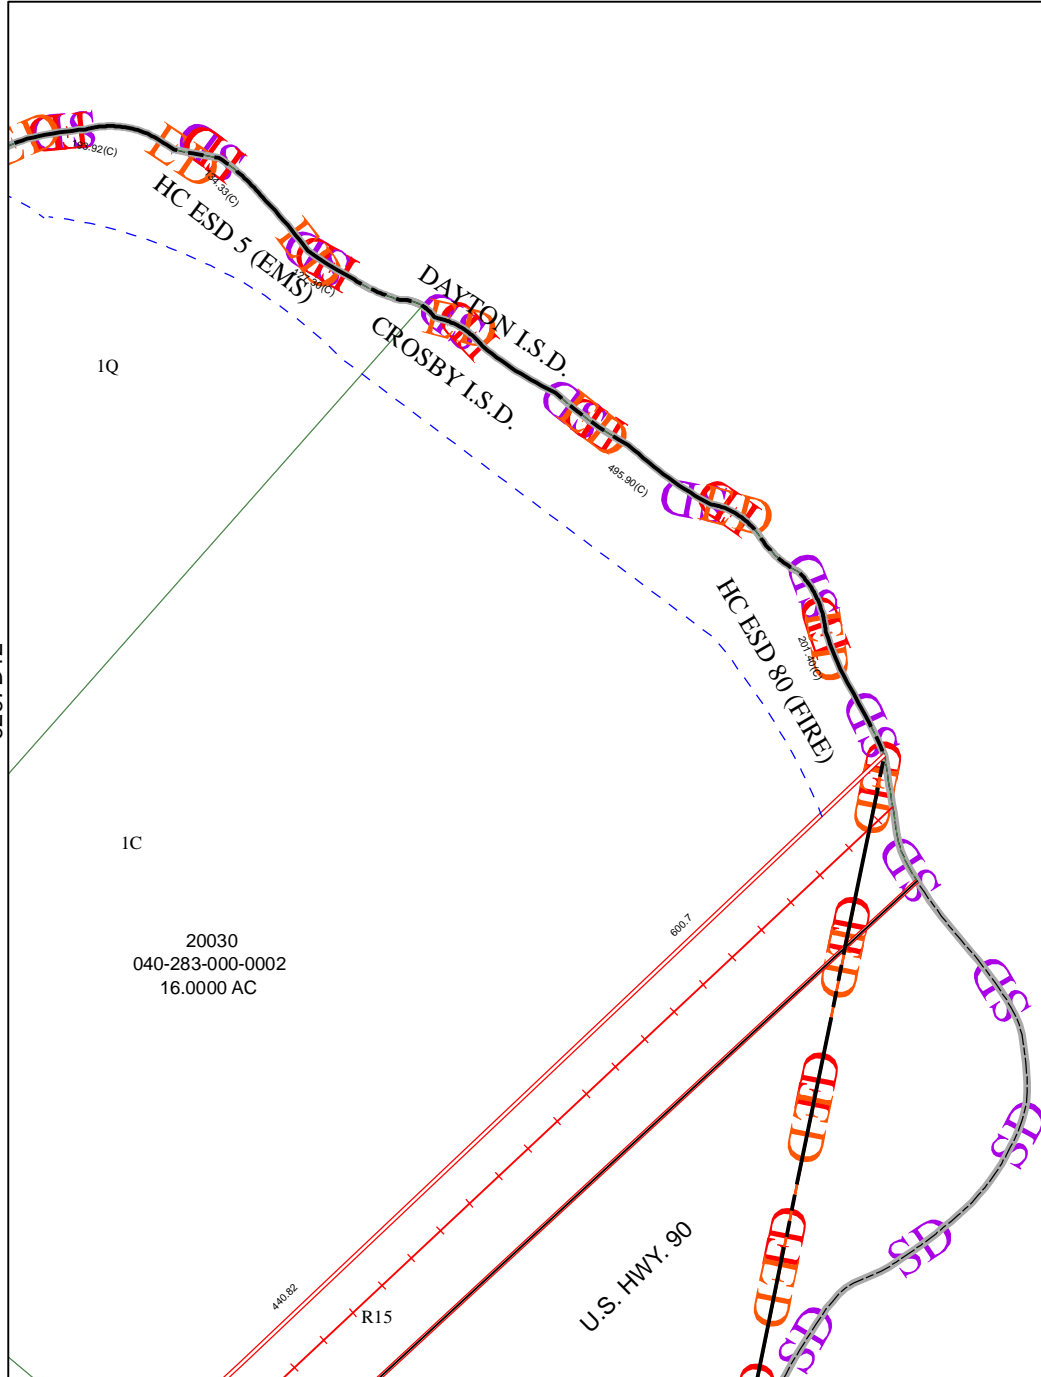

6367C5

6267D12

6366A1

Harris County Appraisal District

0 100 200

PUBLICATION DATE:
9/1/2011

Geospatial or map data maintained by the Harris County Appraisal District is for informational purposes and may **not** have been prepared for or be suitable for legal, engineering, or surveying purposes. It does **not** represent an on-the-ground survey and only represents the approximate location of property boundaries.

MAP LOCATION

FACET 6367C

1	2	3	4
5	6	7	8
9	10	11	12

6367C10