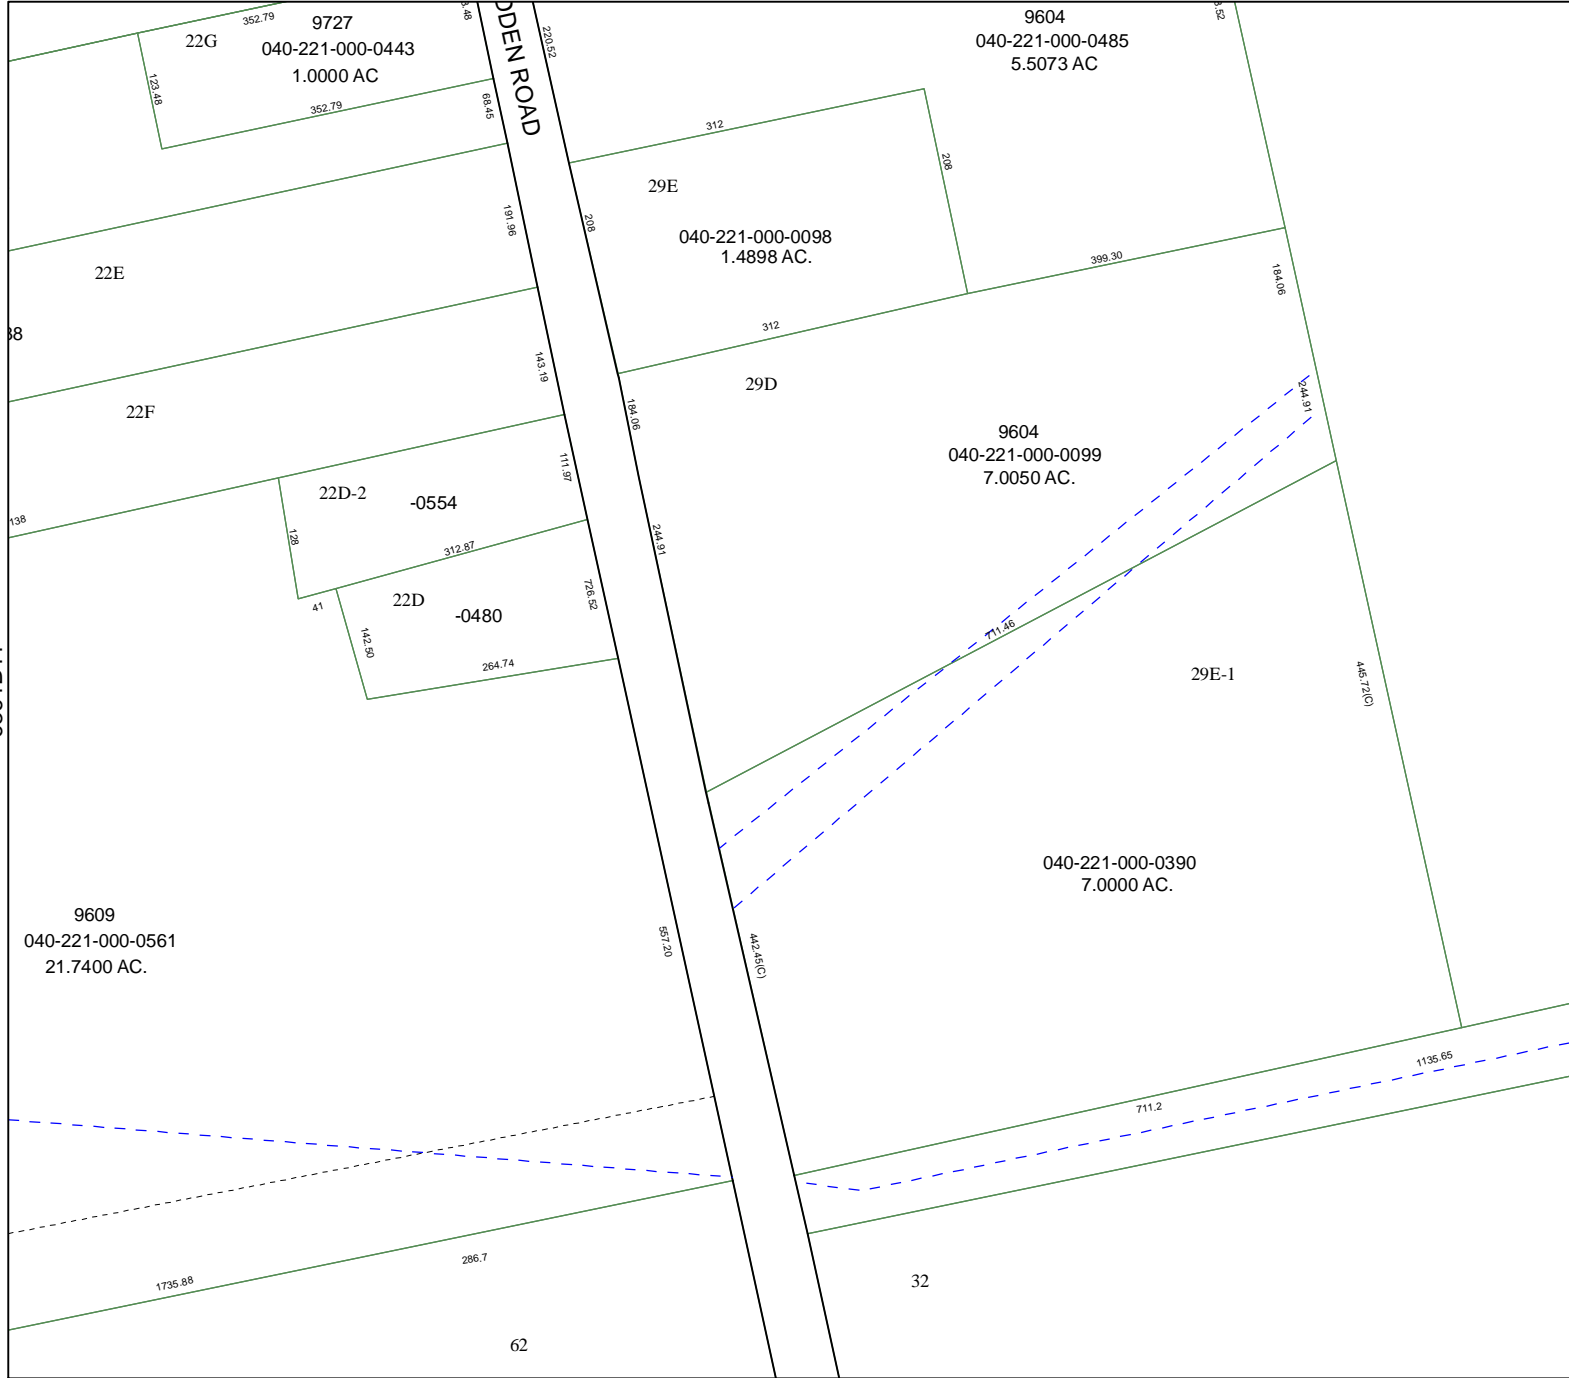

6361B8

6361D4

6361B11

ODDEN ROAD

Harris County Appraisal District

0 100 200
PUBLICATION DATE:
 2/6/2012

Geospatial or map data maintained by the Harris County Appraisal District is for informational purposes and may **not** have been prepared for or be suitable for legal, engineering, or surveying purposes. It does **not** represent an on-the-ground survey and only represents the approximate location of property boundaries.

MAP LOCATION

6461A9

FACET 6361B

1	2	3	4
5	6	7	8
9	10	11	12