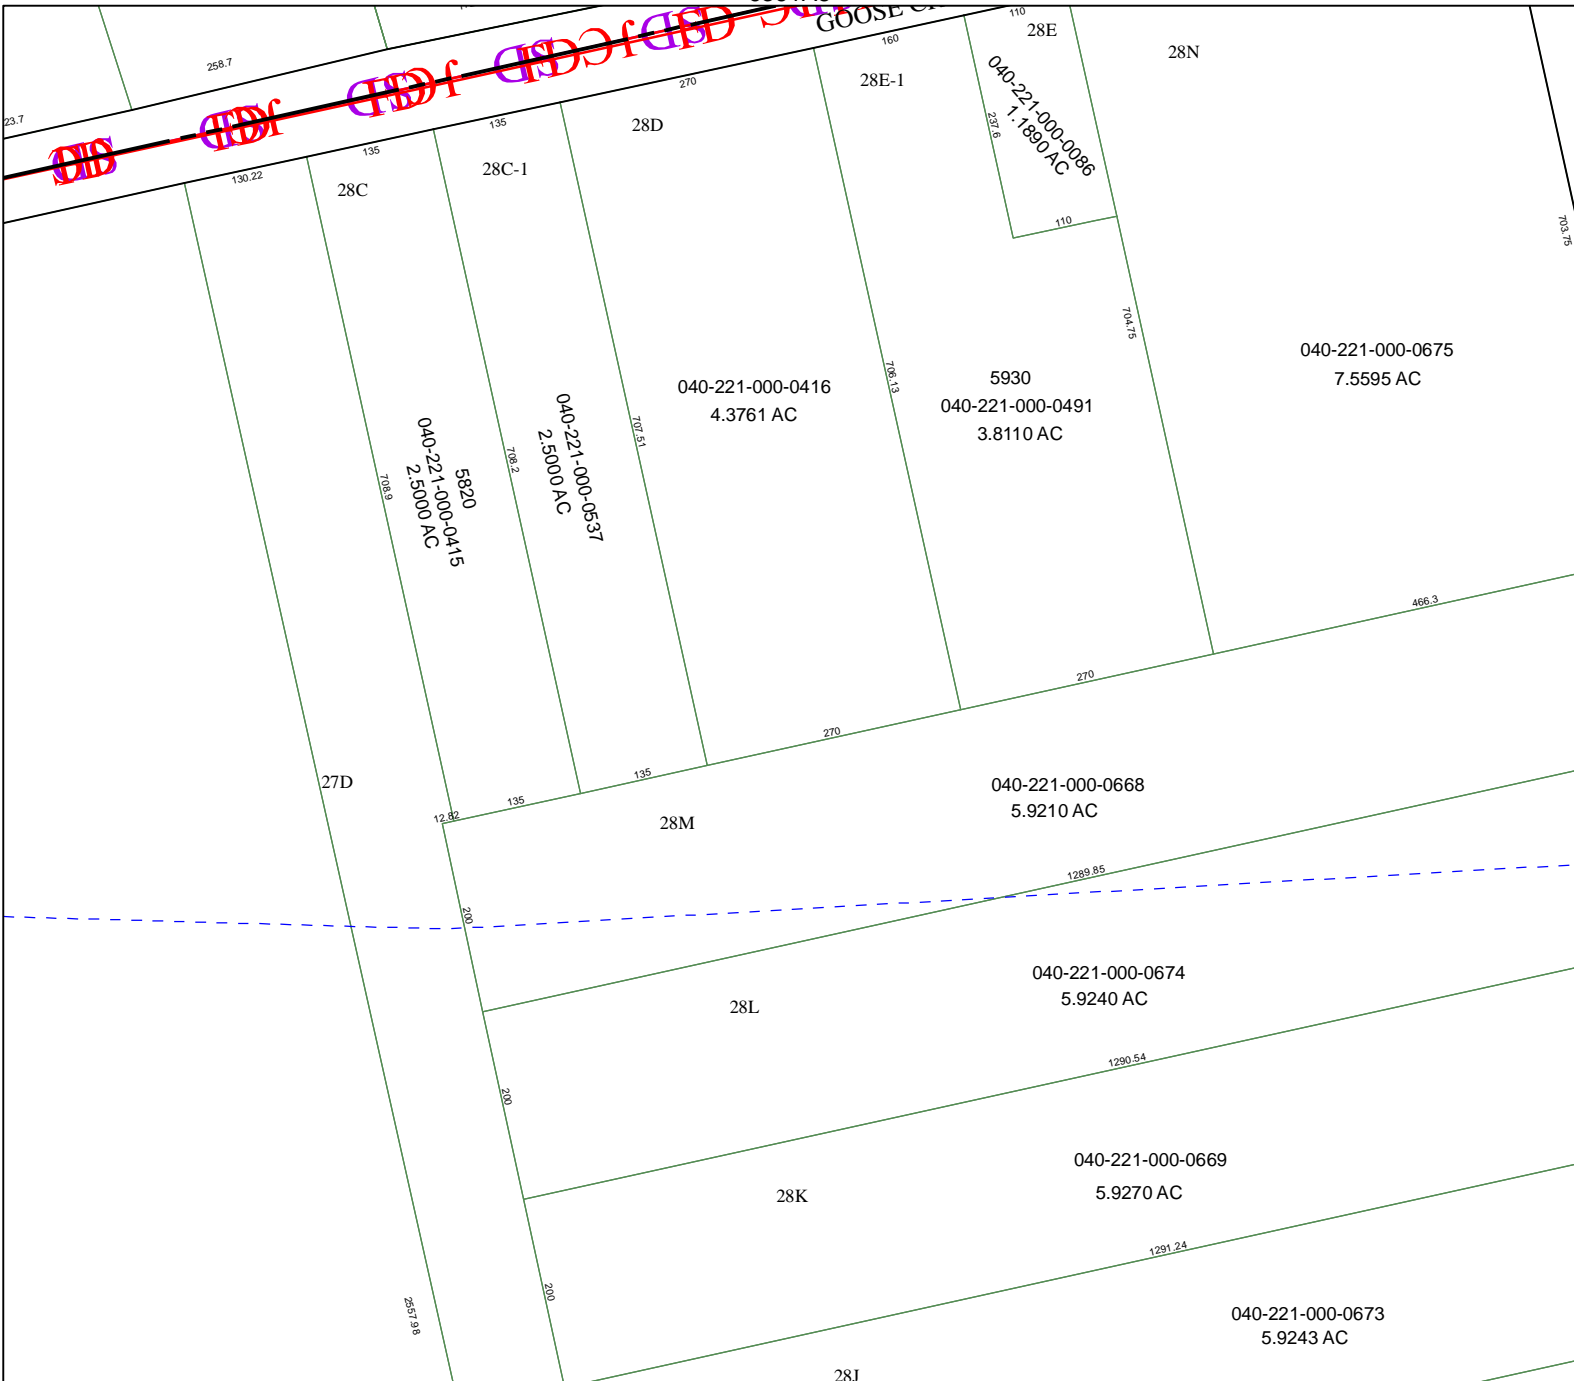

6361A8

GOOSE CREEK

# Harris County Appraisal District

0 100 200  
 PUBLICATION DATE:  
 2/1/2012

Geospatial or map data maintained by the Harris County Appraisal District is for informational purposes and may **not** have been prepared for or be suitable for legal, engineering, or surveying purposes. It does **not** represent an on-the-ground survey and only represents the approximate location of property boundaries.

### MAP LOCATION

## FACET 6361A

1	2	3	4
5	6	7	8
9	10	11	12

6361C4