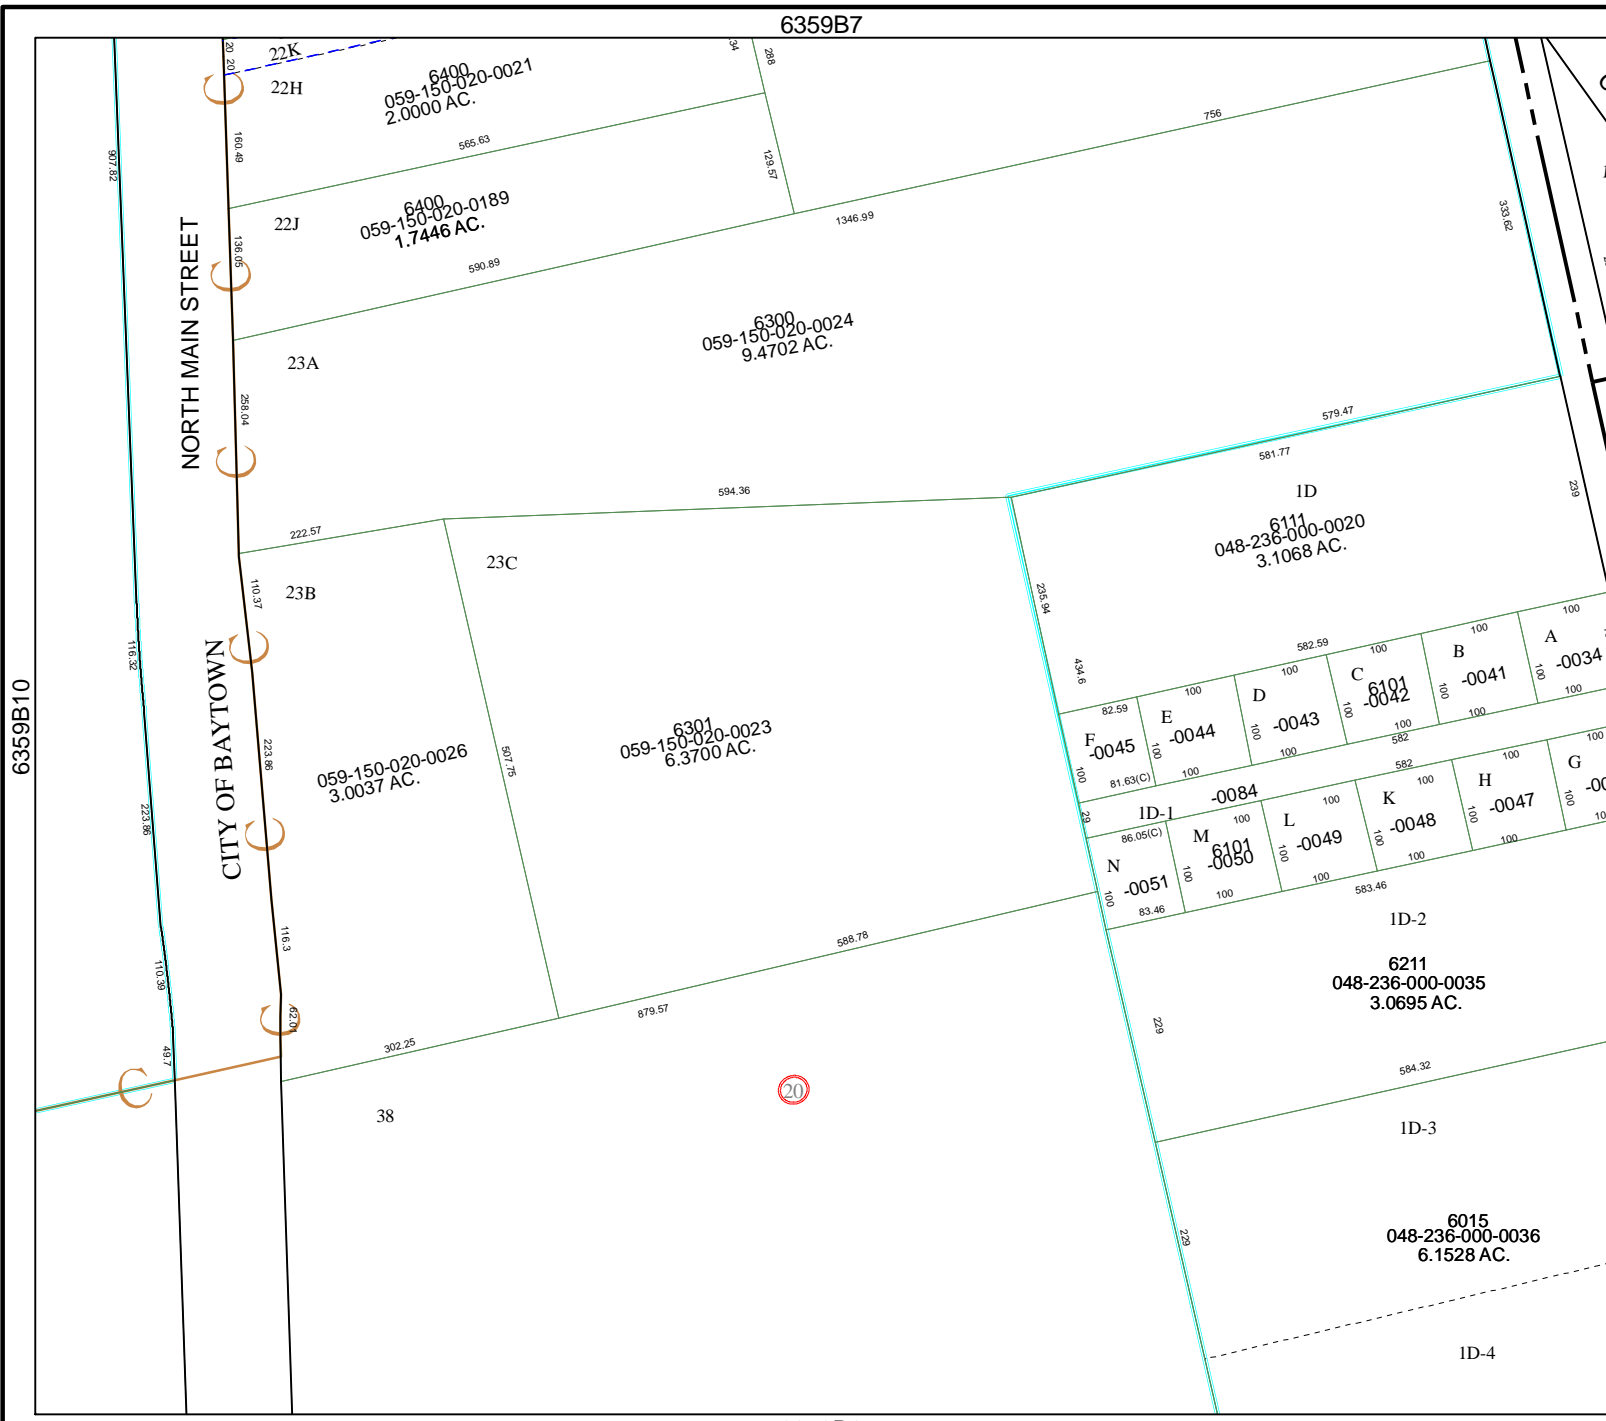

# Harris County Appraisal District

0 100 200  
PUBLICATION DATE:  
8/10/2011

Geospatial or map data maintained by the Harris County Appraisal District is for informational purposes and may not have been prepared for or be suitable for legal, engineering, or surveying purposes. It does not represent an on-the-ground survey and only represents the approximate location of property boundaries.

### MAP LOCATION

## FACET 6359B

1	2	3	4
5	6	7	8
9	10	11	12

6359D3

NORTH MAIN STREET

CITY OF BAYTOWN

6359B10

6359B12