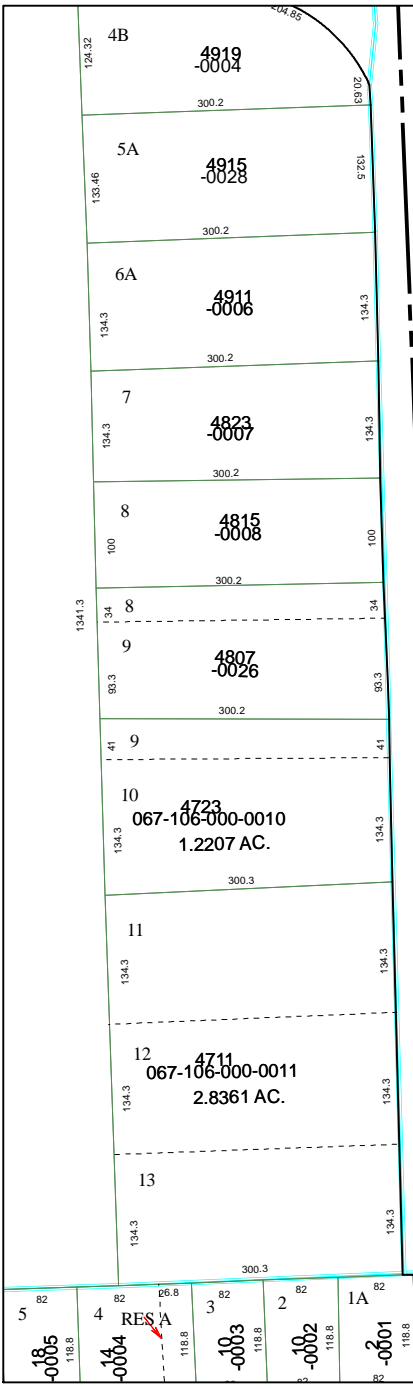

6358B6

6358B3

6358B11

NORTH MAIN STREET

CITY OF BAYTOWN

CITY OF BAYTOWN

Harris County Appraisal District

PUBLICATION DATE:
8/15/2011

Geospatial or map data maintained by the Harris County Appraisal District is for informational purposes and may not have been prepared for or be suitable for legal, engineering, or surveying purposes. It does not represent an on-the-ground survey and only represents the approximate location of property boundaries.

MAP LOCATION

FACET 6358B

1	2	3	4
5	6	7	8
9	10	11	12