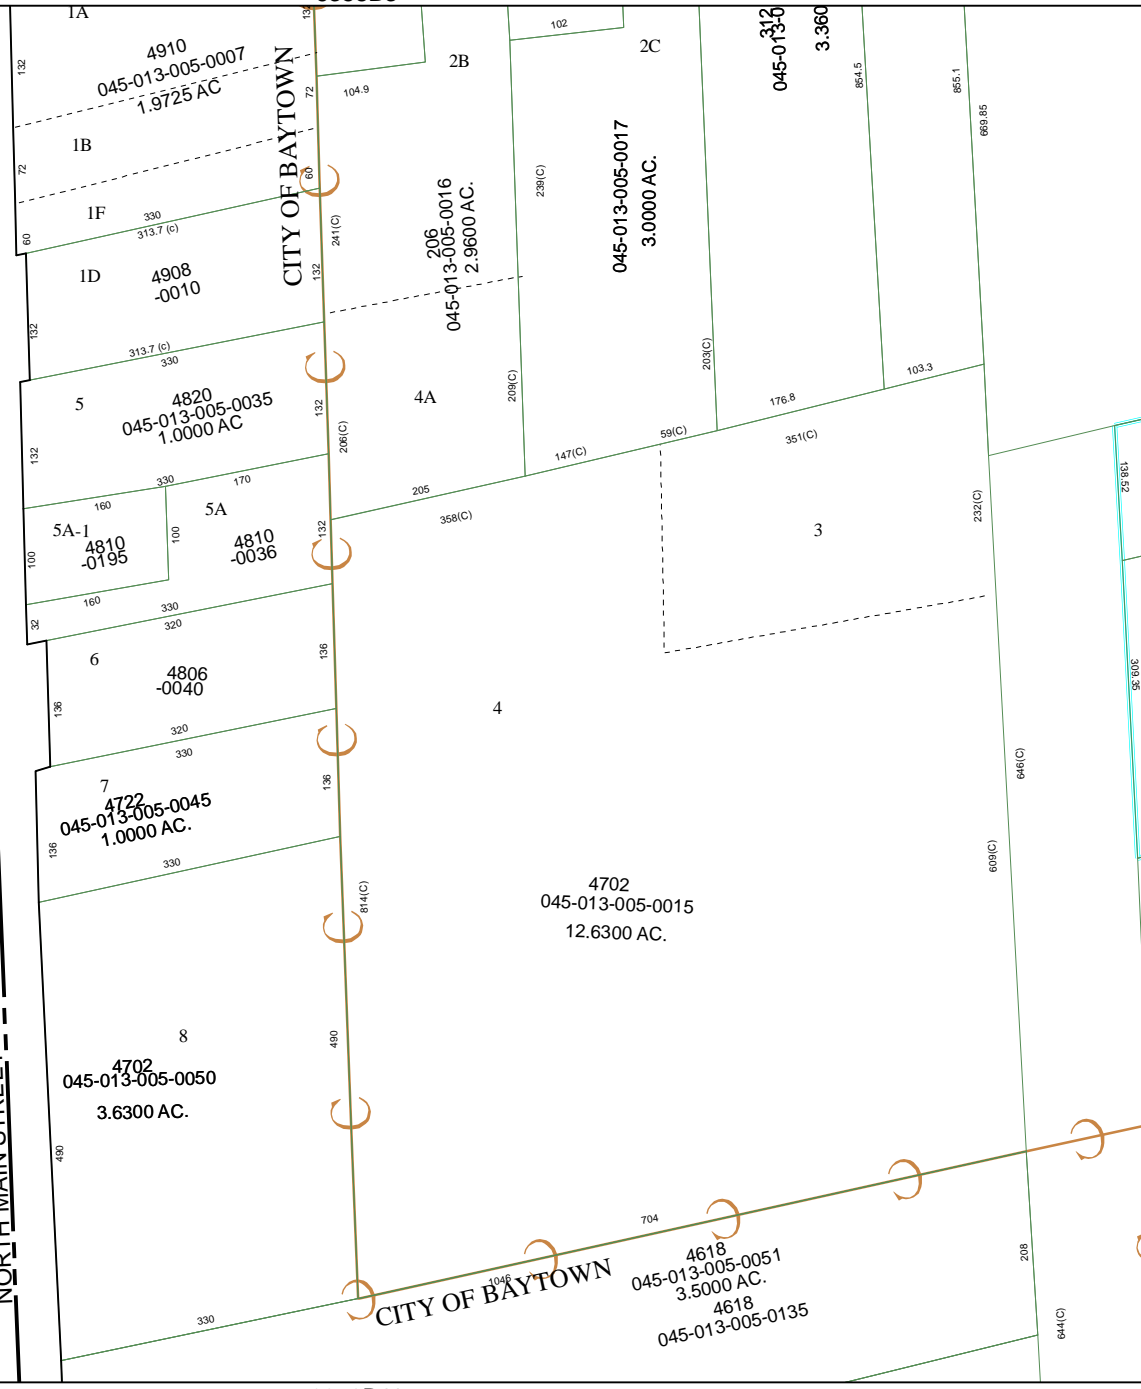

6358B6

6358B3

6358B11

NORTH MAIN STREET

CITY OF BAYTOWN

CITY OF BAYTOWN

Harris County Appraisal District

PUBLICATION DATE:
8/15/2011

Geospatial or map data maintained by the Harris County Appraisal District is for informational purposes and may not have been prepared for or be suitable for legal, engineering, or surveying purposes. It does not represent an on-the-ground survey and only represents the approximate location of property boundaries.

MAP LOCATION

FACET 6358B

1	2	3	4
5	6	7	8
9	10	11	12