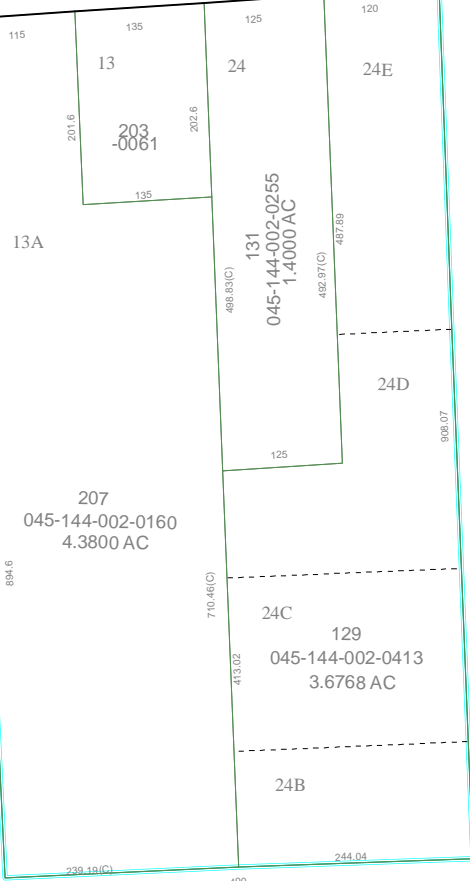

6358B2

ROAD

1056.93

R ROSS S STERLING
OL FIELD HOUSE
C C I S D

29-854

6358B5

RESERVE

129-854-000-0001

86.3200 AC

067-106-000-0023
19.9500 AC

BELLVIEW ACRES
067-106

6358B10

Harris County Appraisal District

0 100 200

PUBLICATION DATE:
8/15/2011

Geospatial or map data maintained by the Harris County Appraisal District is for informational purposes and may not have been prepared for or be suitable for legal, engineering, or surveying purposes. It does not represent an on-the-ground survey and only represents the approximate location of property boundaries.

MAP LOCATION

FACET 6358B

1	2	3	4
5	6	7	8
9	10	11	12

6358B7