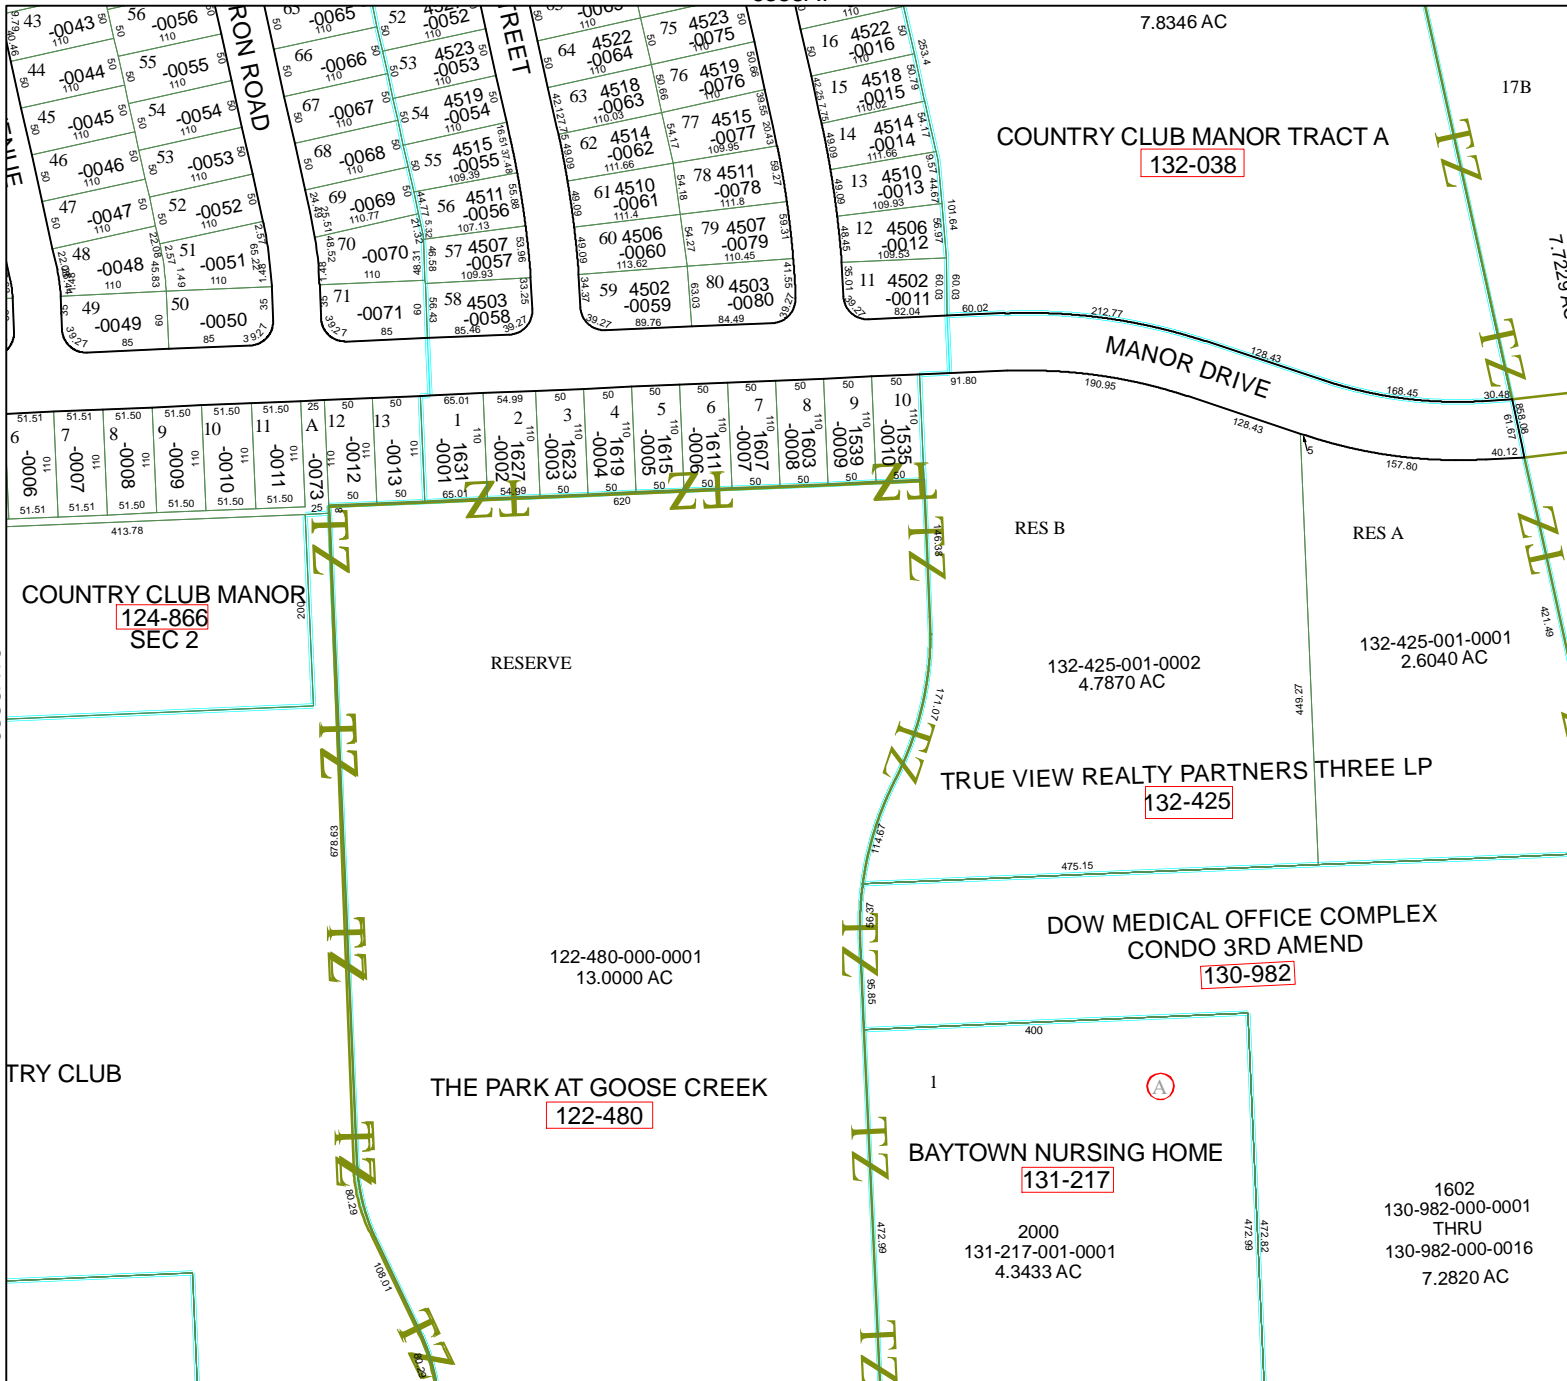

6358A7

6358C3

Harris County Appraisal District

0 100 200
 PUBLICATION DATE:
 10/20/2011

Geospatial or map data maintained by the Harris County Appraisal District is for informational purposes and may not have been prepared for or be suitable for legal, engineering, or surveying purposes. It does not represent an on-the-ground survey and only represents the approximate location of property boundaries.

MAP LOCATION

FACET 6358A

1	2	3	4
5	6	7	8
9	10	11	12

1602
 130-982-000-0001
 THRU
 130-982-000-0016
 7.2820 AC