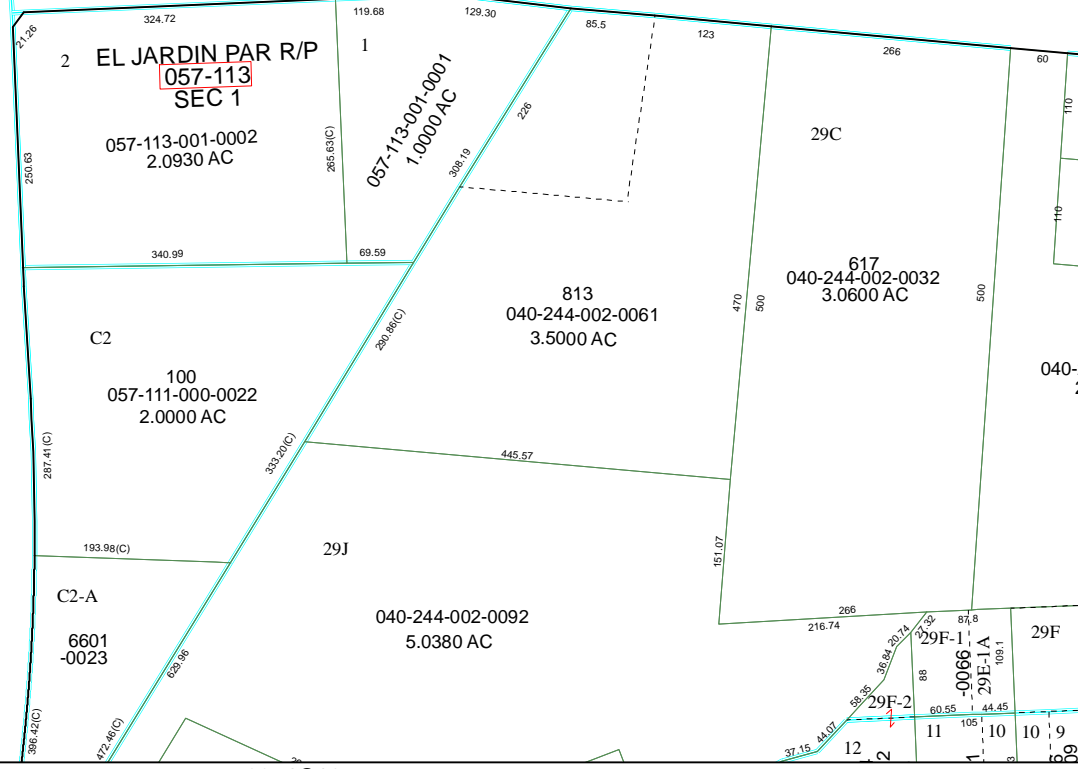

6351C2

TODVILLE ROAD

CAROLINE ST

GERALDINE STREET

YOUNPON DRIVE

6351C5

Harris County Appraisal District

0 100 200

PUBLICATION DATE:
8/15/2011

Geospatial or map data maintained by the Harris County Appraisal District is for informational purposes and may not have been prepared for or be suitable for legal, engineering, or surveying purposes. It does not represent an on-the-ground survey and only represents the approximate location of property boundaries.

MAP LOCATION

FACET 6351C

1	2	3	4
5	6	7	8
9	10	11	12

6351C10