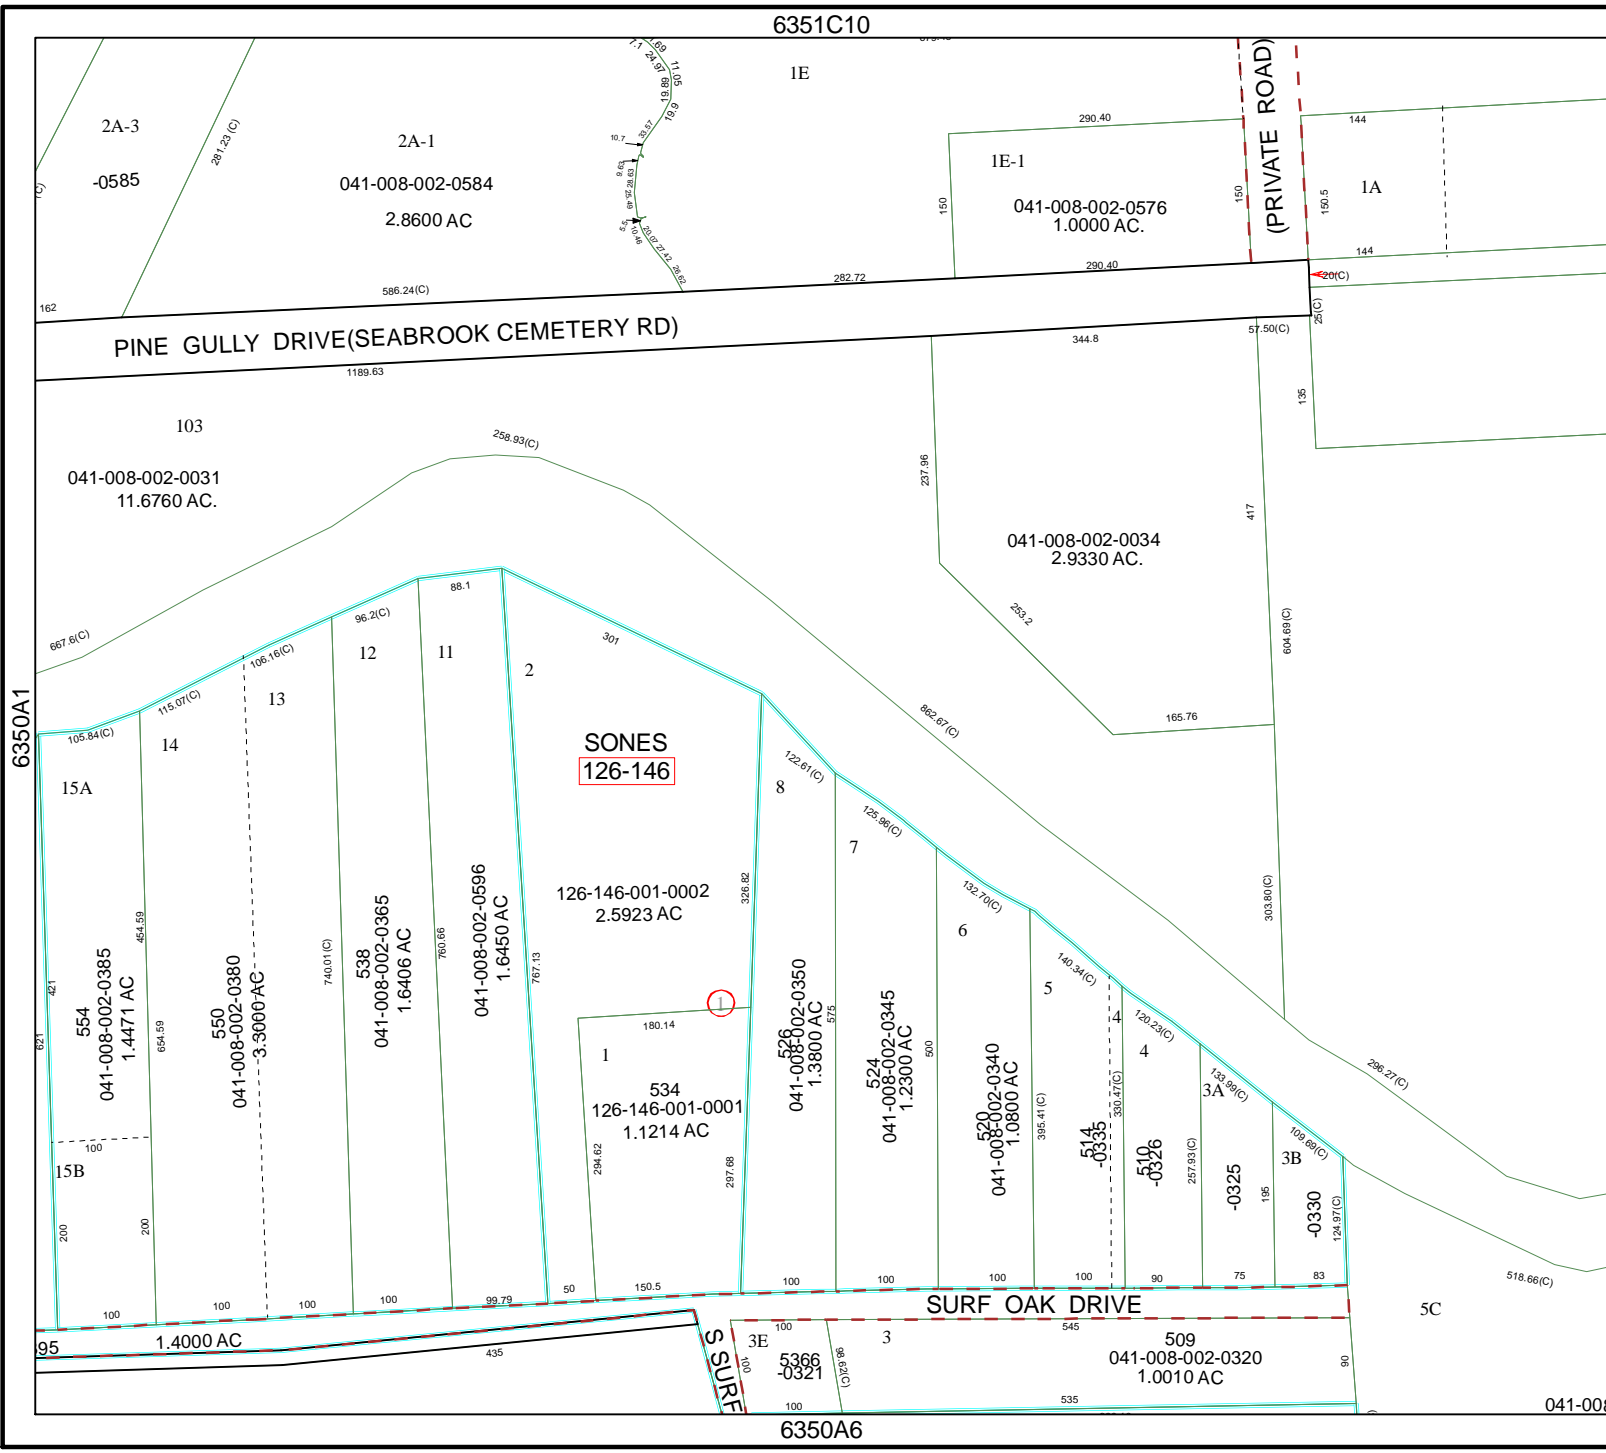

MAP LOCATION

FACET 6350A

1	2	3	4
5	6	7	8
9	10	11	12

PINE GULLY DRIVE(SEABROOK CEMETERY RD)

SURF OAK DRIVE

(PRIVATE ROAD)

SONES
126-146

126-146-001-0002
2.5923 AC