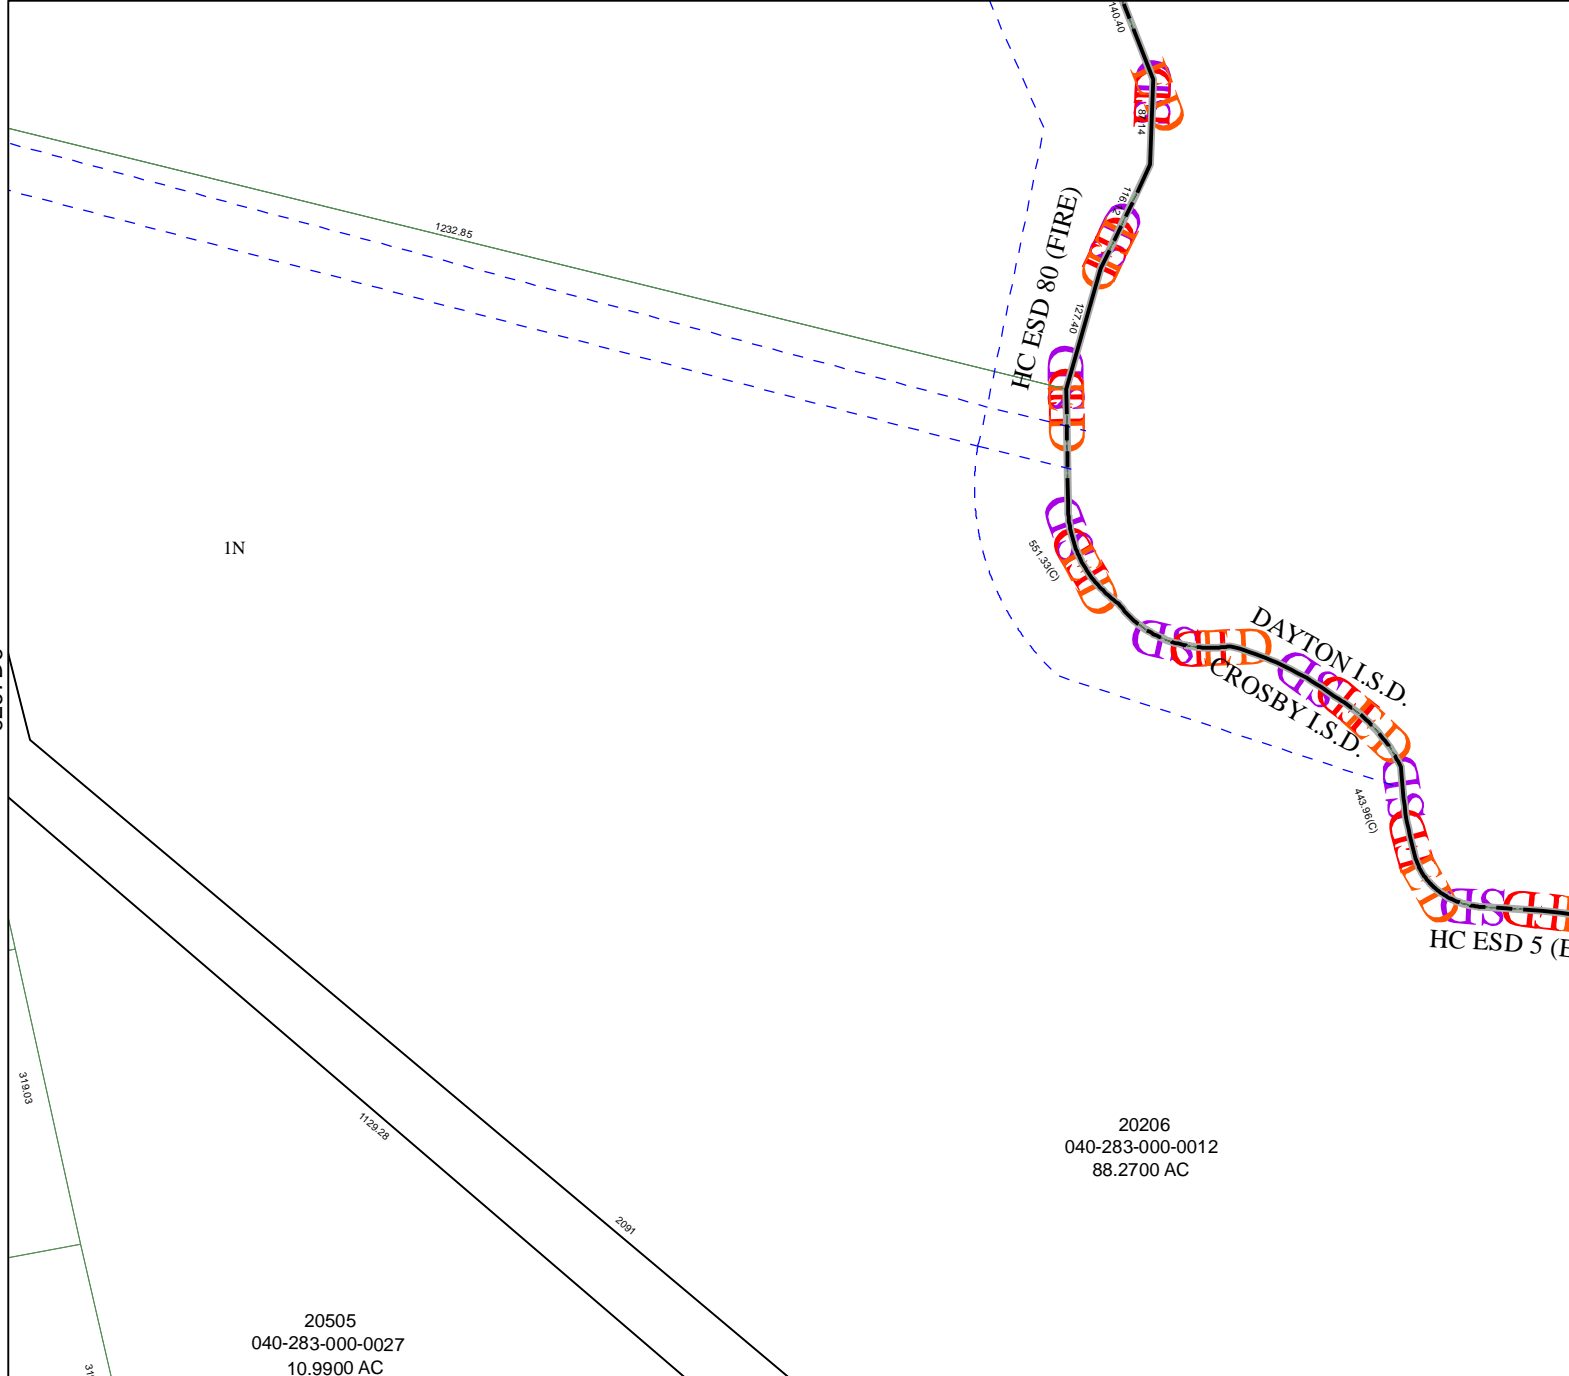

6267D3

6267D11

Harris County Appraisal District

0 100 200
 PUBLICATION DATE:
 8/15/2011

Geospatial or map data maintained by the Harris County Appraisal District is for informational purposes and may not have been prepared for or be suitable for legal, engineering, or surveying purposes. It does not represent an on-the-ground survey and only represents the approximate location of property boundaries.

MAP LOCATION

FACET 6267D

1	2	3	4
5	6	7	8
9	10	11	12

6267D6

6267D8

IN

HC ESD 5 (E)

HC ESD 80 (FIRE)