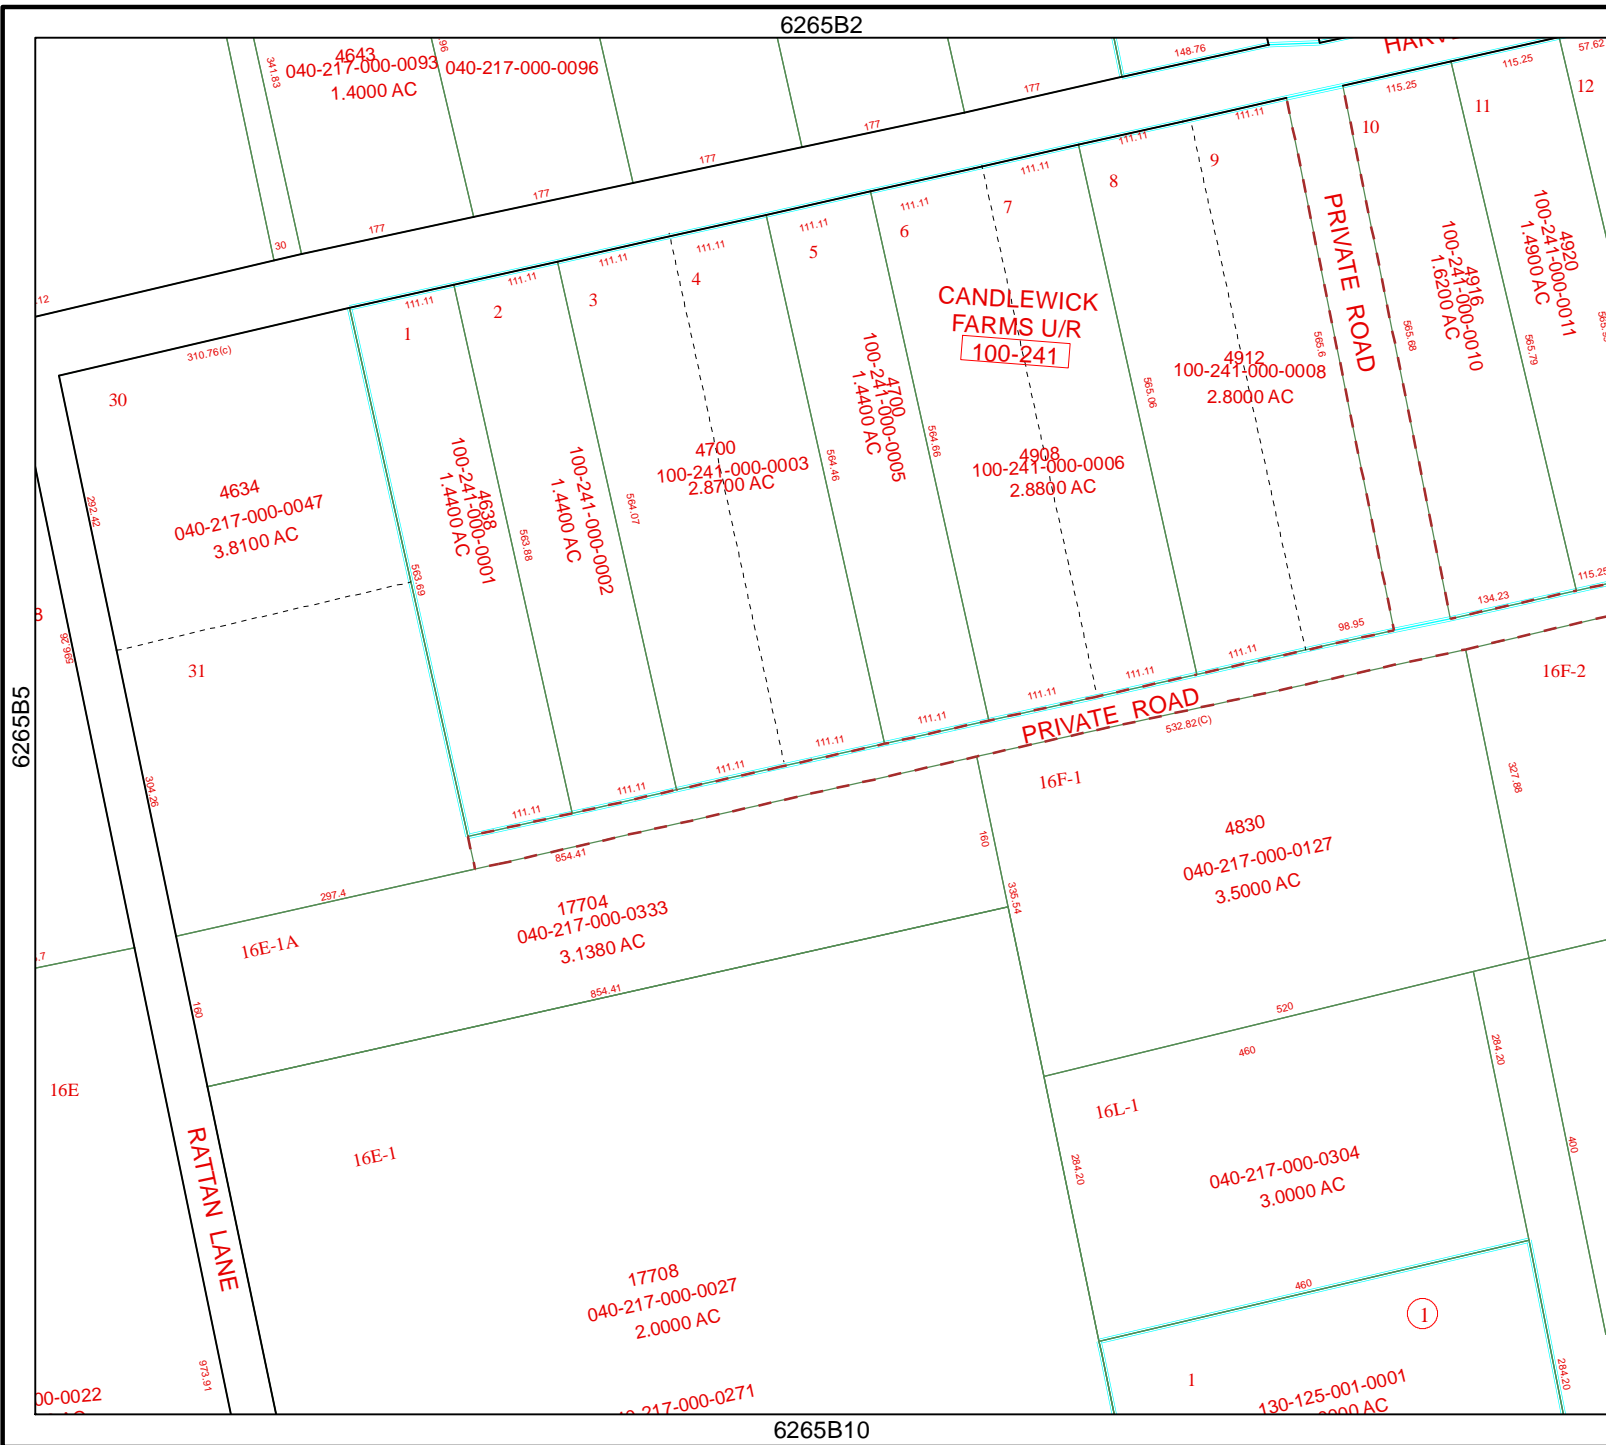

6265B2

Harris County Appraisal District

0 100 200
PUBLICATION DATE:
12/8/2011

Geospatial or map data maintained by the Harris County Appraisal District is for informational purposes and may not have been prepared for or be suitable for legal, engineering, or surveying purposes. It does not represent an on-the-ground survey and only represents the approximate location of property boundaries.

MAP LOCATION

FACET 6265B

1	2	3	4
5	6	7	8
9	10	11	12

6265B10

6265B5

6265B7