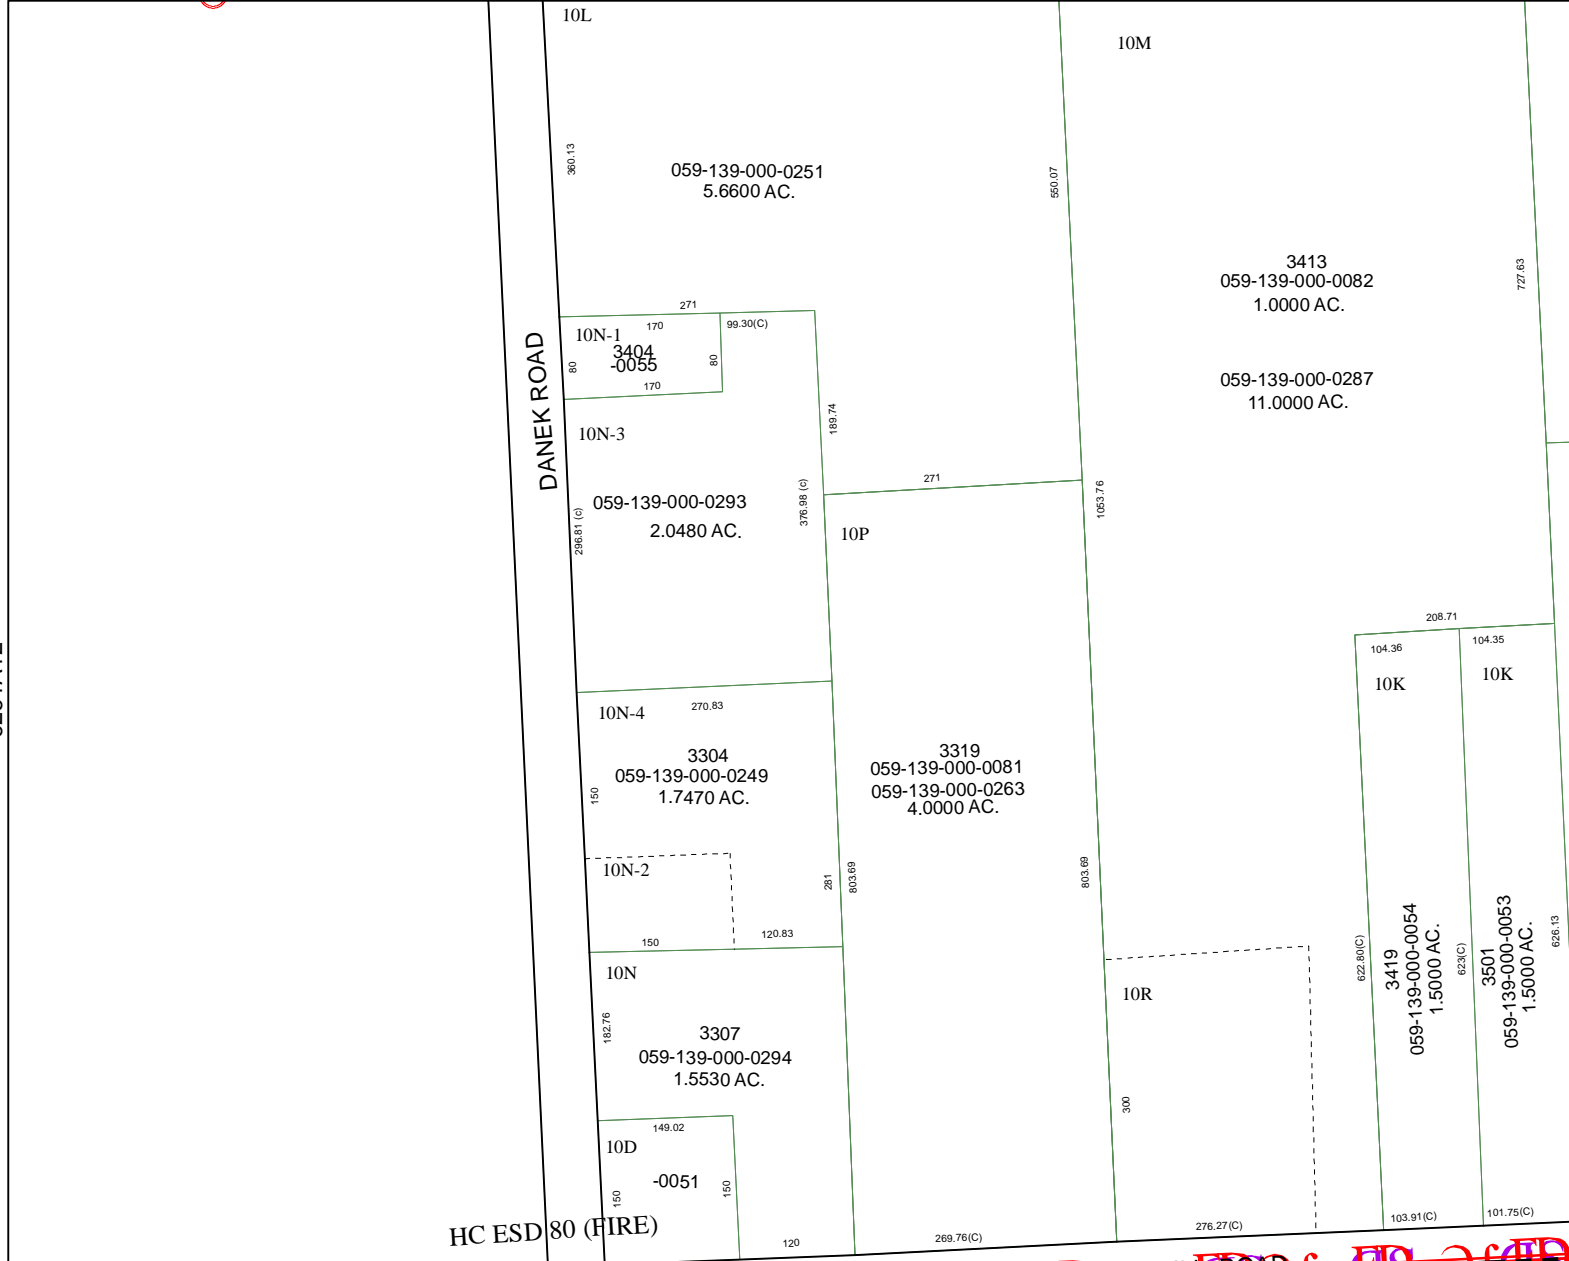

# Harris County Appraisal District

0 100 200

PUBLICATION DATE:  
9/1/2011

Geospatial or map data maintained by the Harris County Appraisal District is for informational purposes and may **not** have been prepared for or be suitable for legal, engineering, or surveying purposes. It does **not** represent an on-the-ground survey and only represents the approximate location of property boundaries.

### MAP LOCATION

## FACET 6261B

1	2	3	4
5	6	7	8
9	10	11	12

6261D1

6261A12