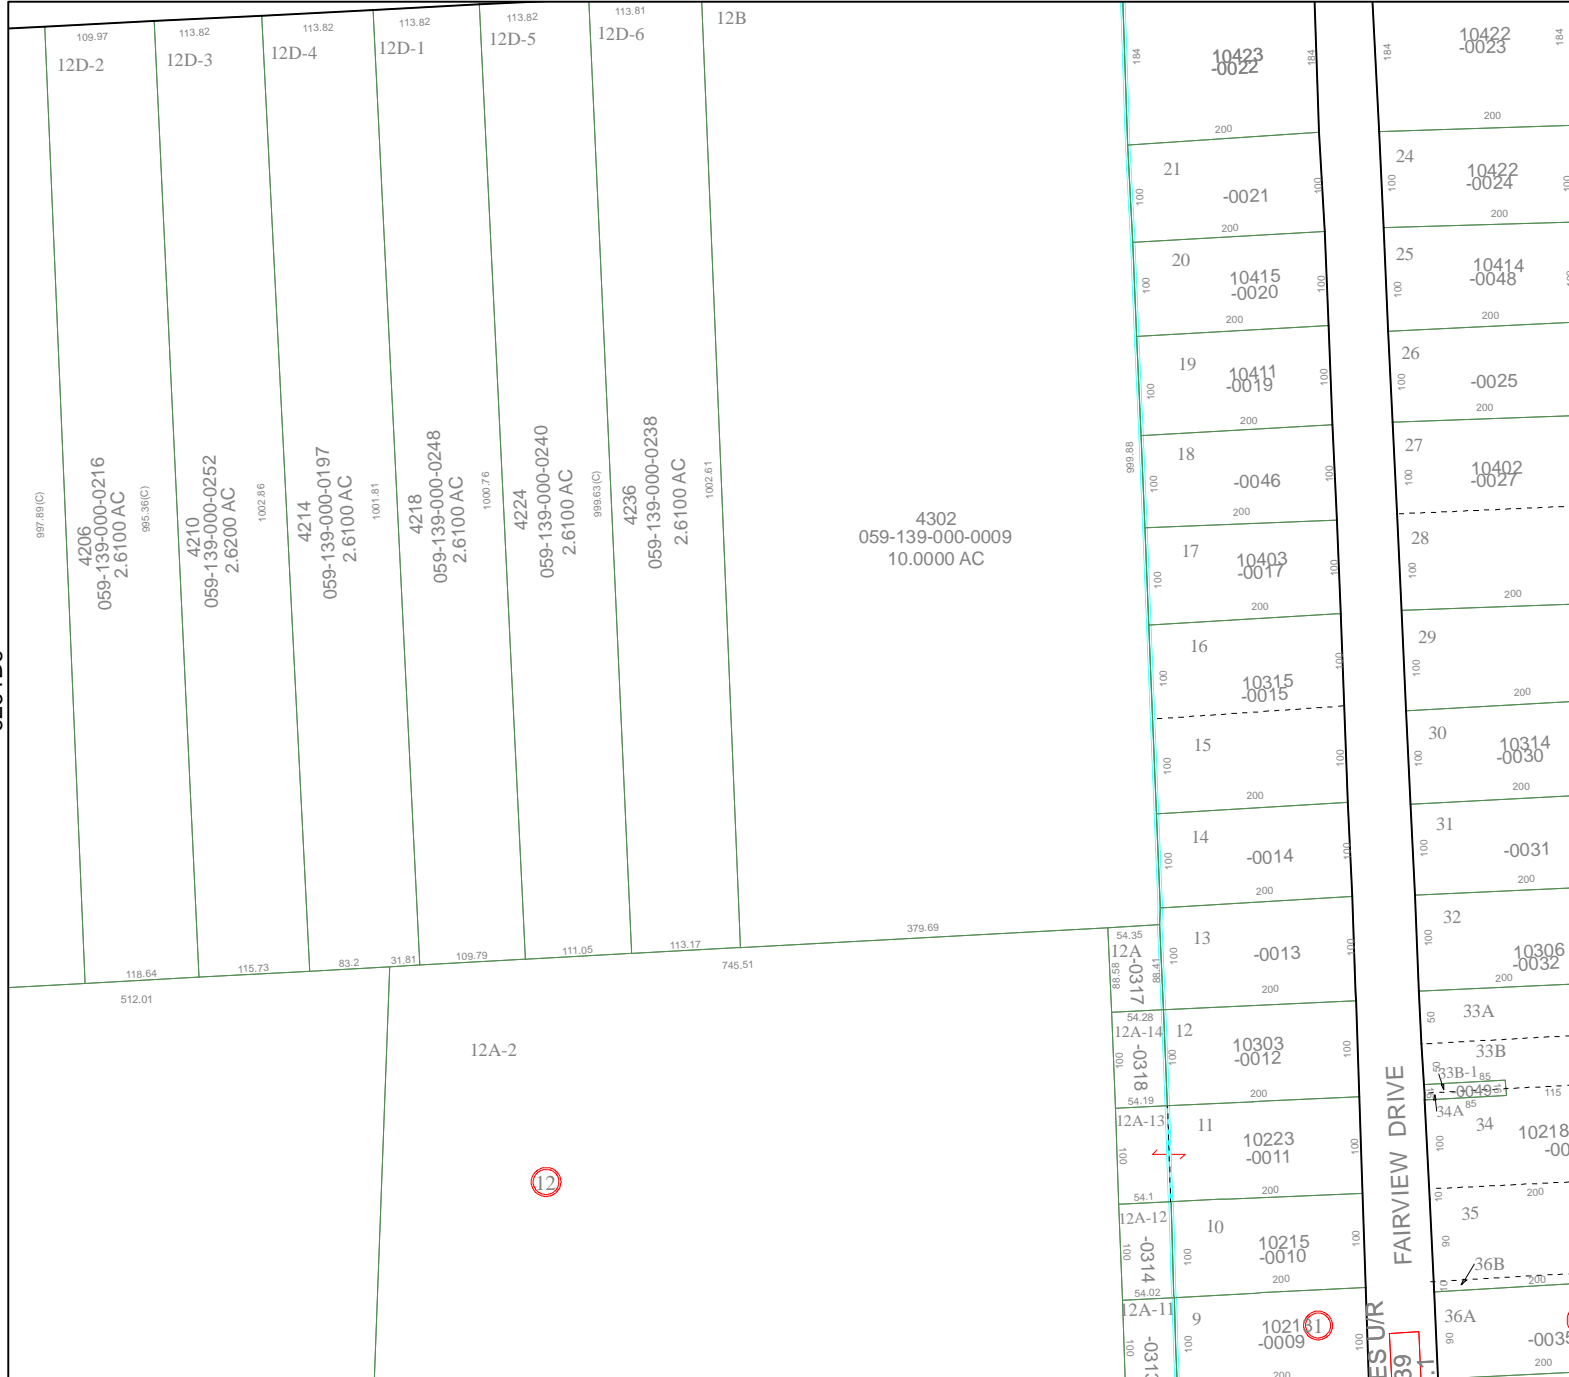

6261B3

6261B6

6261B11

# Harris County Appraisal District

**PUBLICATION DATE:**  
8/15/2011

Geospatial or map data maintained by the Harris County Appraisal District is for informational purposes and may **not** have been prepared for or be suitable for legal, engineering, or surveying purposes. It does **not** represent an on-the-ground survey and only represents the approximate location of property boundaries.

## MAP LOCATION

# FACET 6261B

1	2	3	4
5	6	7	8
9	10	11	12

6261B8

FAIRVIEW DRIVE

ESU/R 39