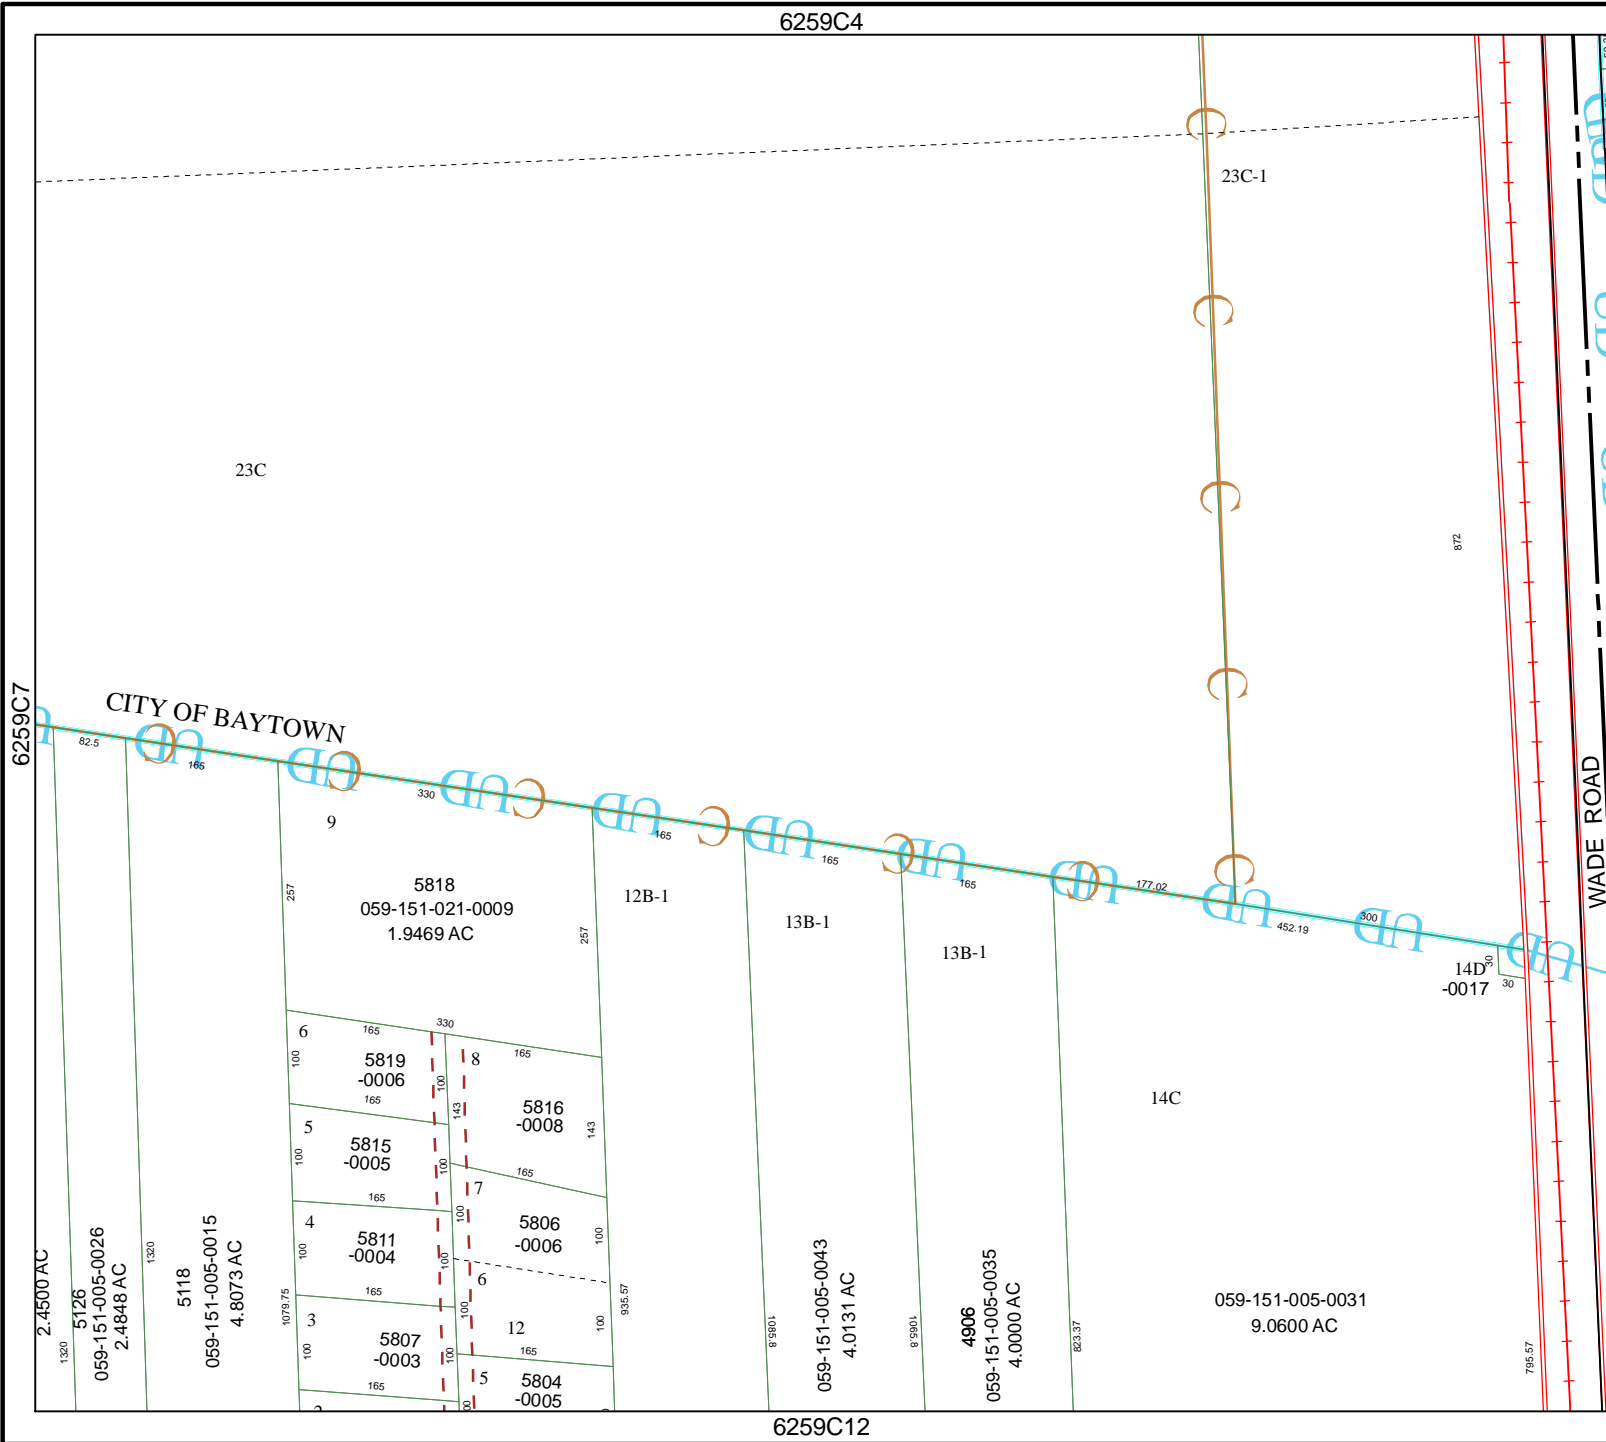

6259C4

Harris County Appraisal District

0 100 200

PUBLICATION DATE:
8/15/2011

Geospatial or map data maintained by the Harris County Appraisal District is for informational purposes and may not be prepared for or be suitable for legal, engineering, or surveying purposes. It does not represent an on-the-ground survey and only represents the approximate location of property boundaries.

MAP LOCATION

FACET 6259C

1	2	3	4
5	6	7	8
9	10	11	12

6259C7

6259D5

WAIDE ROAD

6259C12