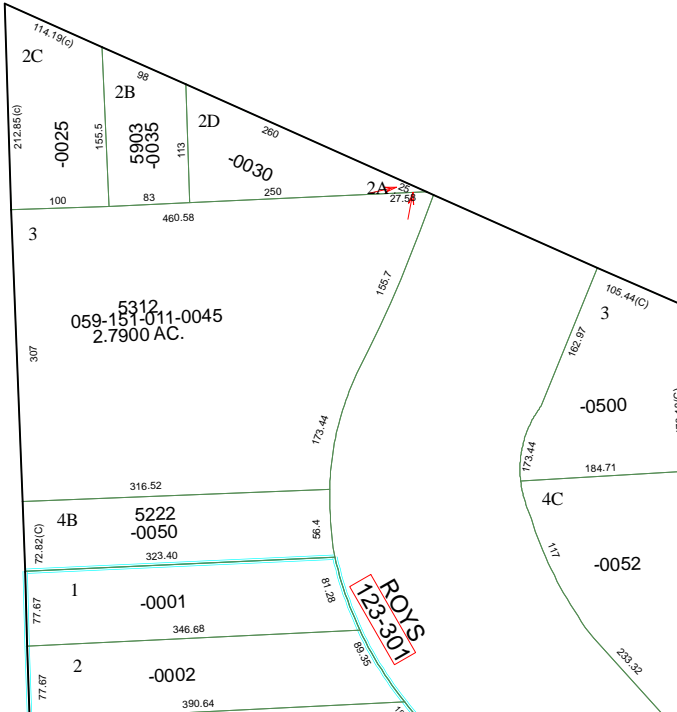

6259C10

ELENA FRUIT & COTTON FARMS  
059-143  
UNIT D

059-143  
UNIT D

8D, 8E, 9D  
6006  
-0013

30A  
5913  
-0015

30B  
5909  
-0001

30C  
-0005

1E  
5901  
-0025

1A  
5801  
059-151-011-0020  
1.5600 AC.

MARKET STREET COURT  
069-075

# Harris County Appraisal District

0 100 200  
PUBLICATION DATE:  
8/15/2011

Geospatial or map data maintained by the Harris County Appraisal District is for informational purposes and may not be suitable for legal, engineering, or surveying purposes. It does not represent an on-the-ground survey and only represents the approximate location of property boundaries.

MAP LOCATION