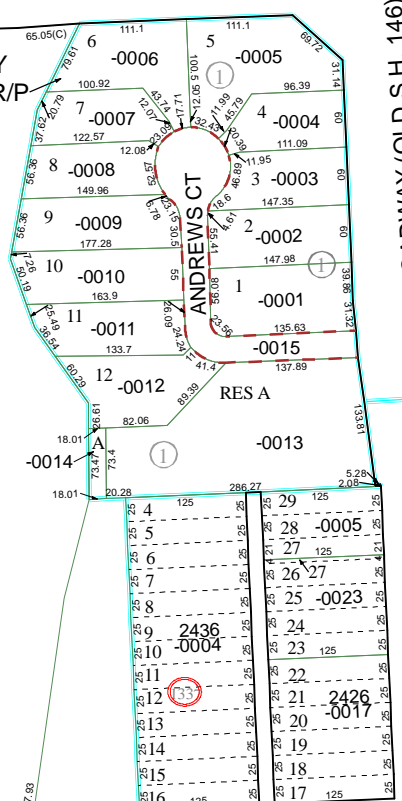

6252B1

WHARTON WEEMS BOULEVARD

RETREAT AT BAY
FOREST SOUTH R/P
130-644

SOUTH BROADWAY (OLD S.H. 146)

LAPORTE
024-279

6252B9

Harris County Appraisal District

0 100 200

PUBLICATION DATE:
9/21/2011

Geospatial or map data maintained by the Harris County Appraisal District is for informational purposes and may **not** have been prepared for or be suitable for legal, engineering, or surveying purposes. It does **not** represent an on-the-ground survey and only represents the approximate location of property boundaries.

MAP LOCATION

FACET 6252B

1	2	3	4
5	6	7	8
9	10	11	12

6252A8

A1

6252B6