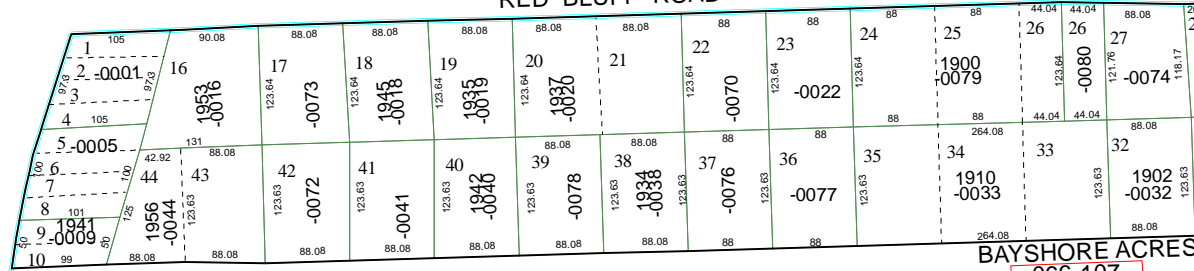

6250A8

RED BLUFF ROAD

BAYSHORE ACRES

066-107

BAYVIEW STREET

066-107-000-0011
1.8773 AC.

066-107-000-0053
1.4876 AC.

15A

14

041-008-003-0060
28.7800 AC

13A

3400
041-008-003-0225
4.2700 AC

041-008-003-0055
1.0330 AC

13

6250C4

Harris County Appraisal District

0 100 200

PUBLICATION DATE:
8/15/2011

Geospatial or map data maintained by the Harris County Appraisal District is for informational purposes and may not have been prepared for or be suitable for legal, engineering, or surveying purposes. It does not represent an on-the-ground survey and only represents the approximate location of property boundaries.