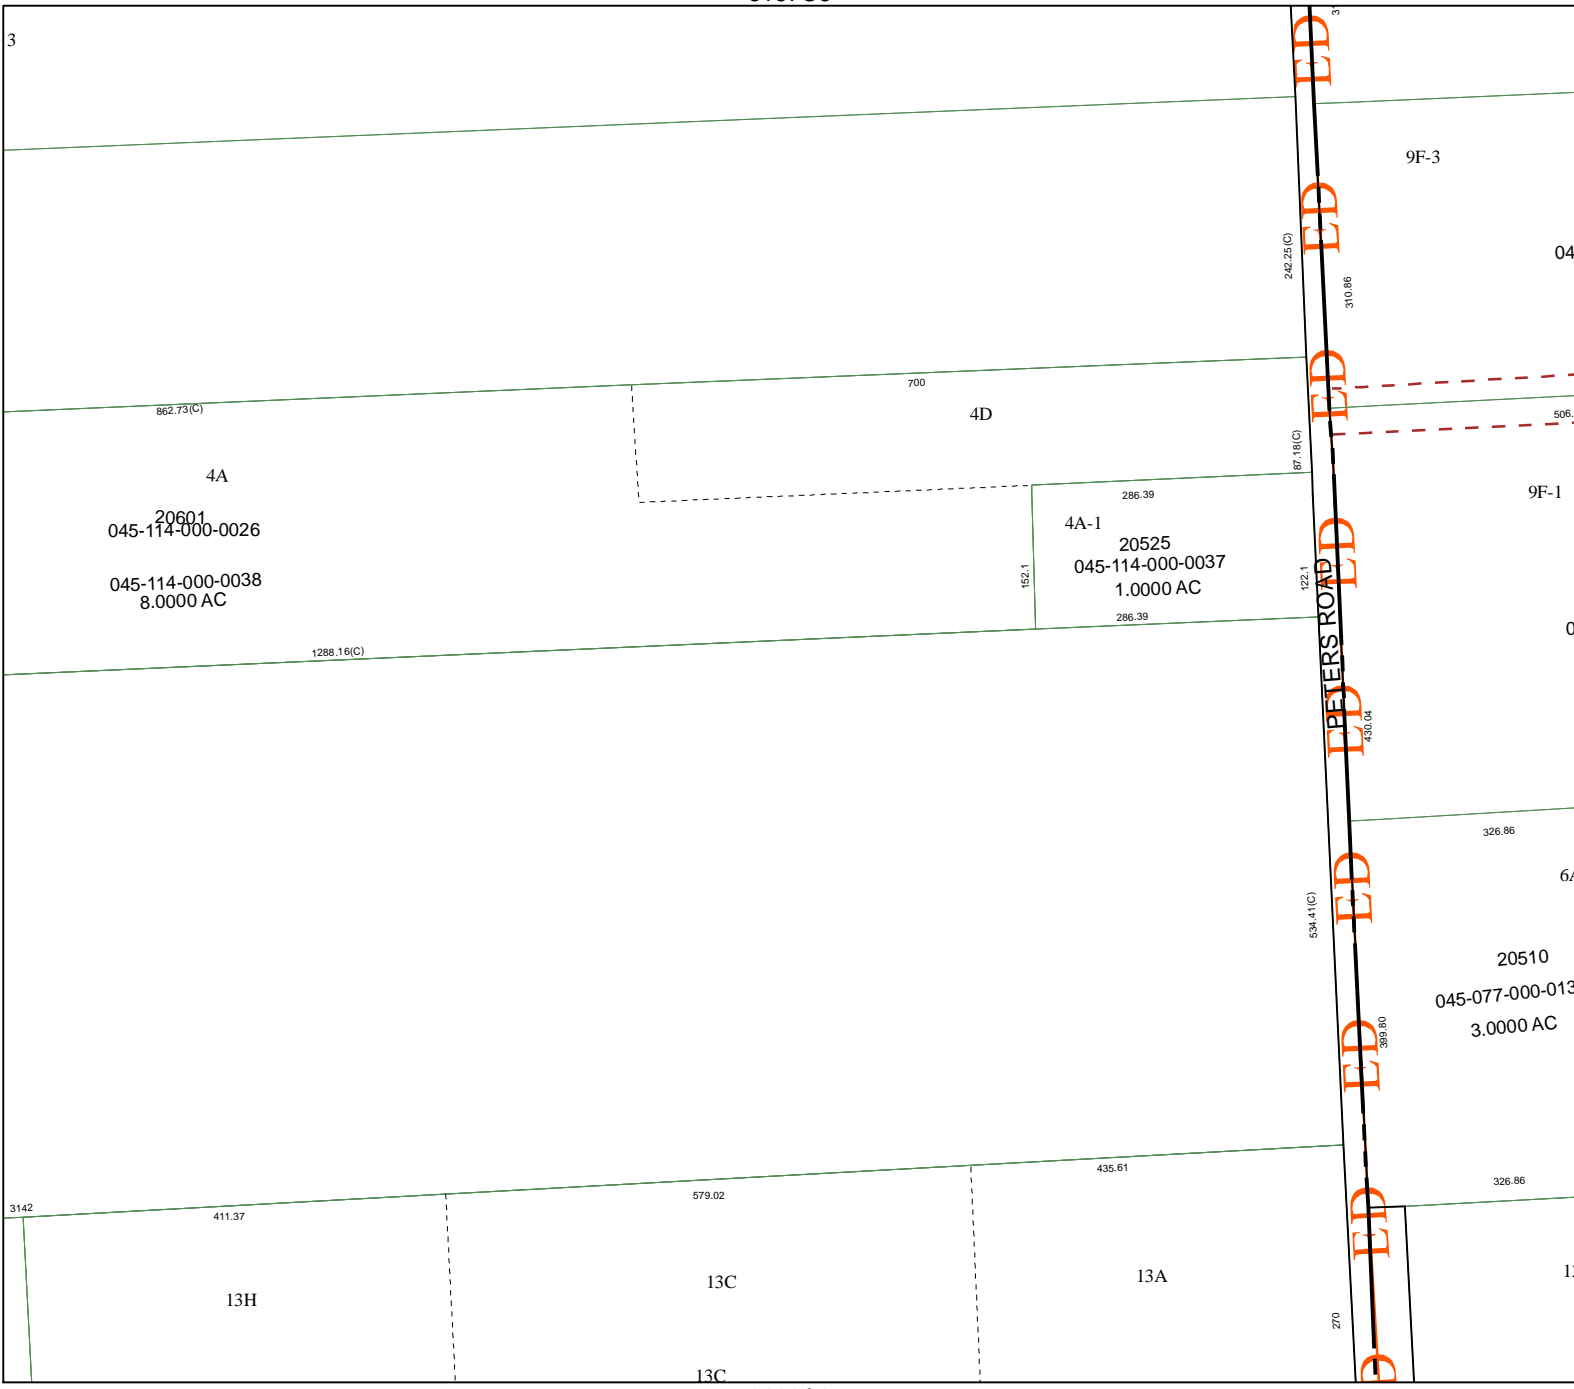

6167C6

6166A2

Harris County Appraisal District

PUBLICATION DATE:
10/1/2011

Geospatial or map data maintained by the Harris County Appraisal District is for informational purposes and may **not** have been prepared for or be suitable for legal, engineering, or surveying purposes. It does **not** represent an on-the-ground survey and only represents the approximate location of property boundaries.

MAP LOCATION

FACET 6167C

| | | | |
|---|----|----|----|
| 1 | 2 | 3 | 4 |
| 5 | 6 | 7 | 8 |
| 9 | 10 | 11 | 12 |

6167C9

6167C11