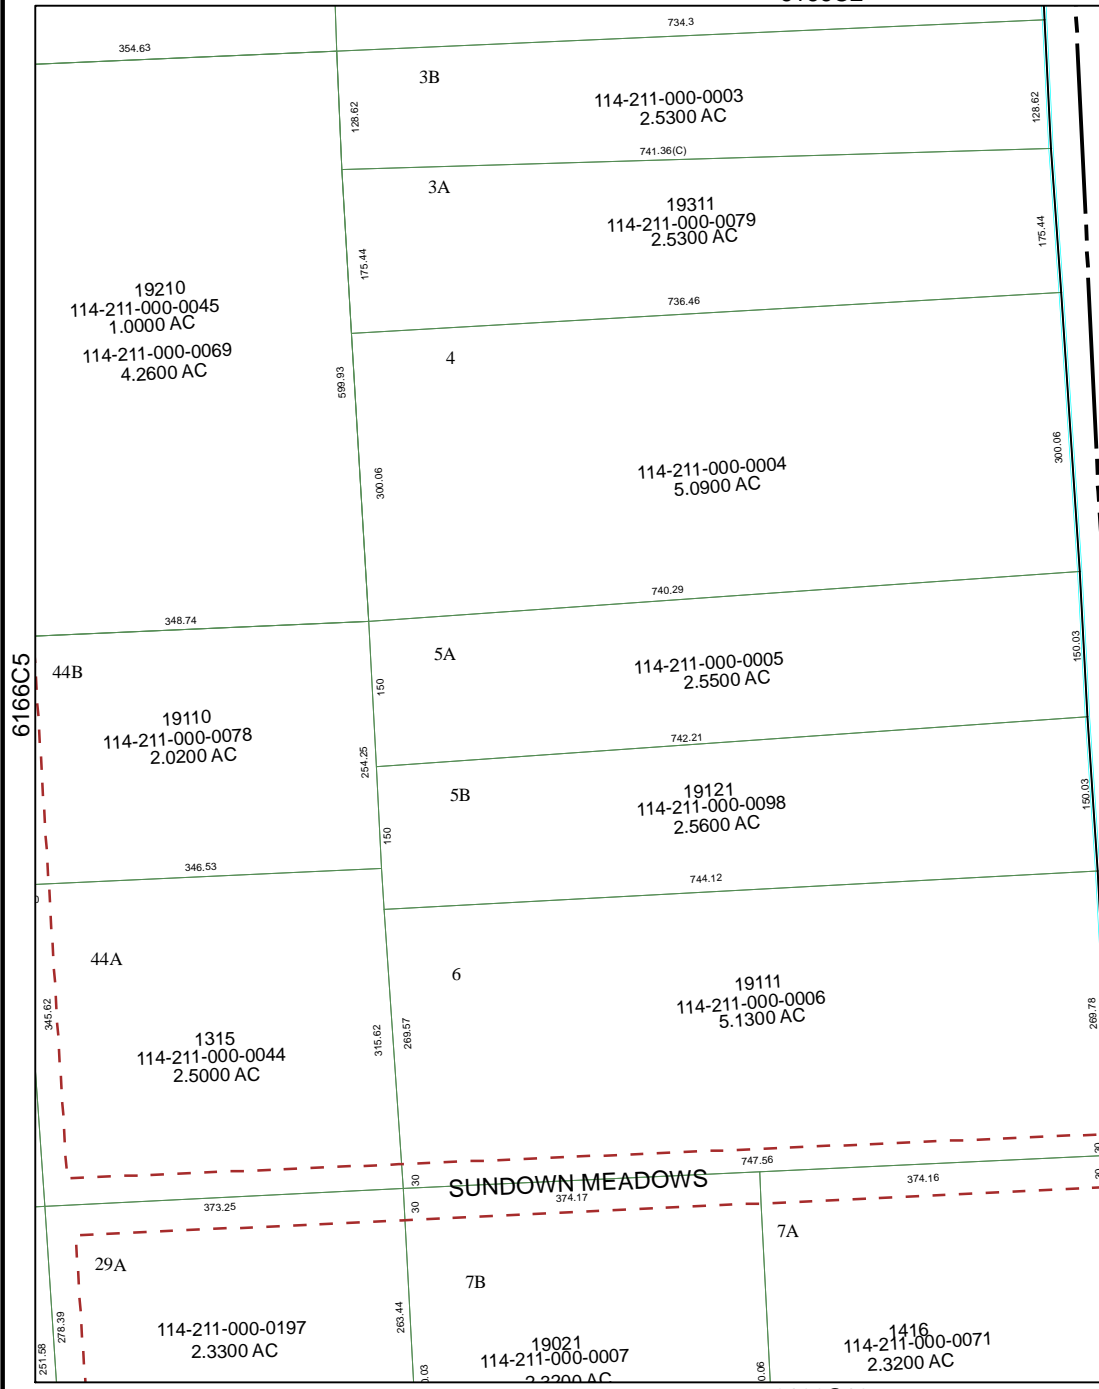

6166C2

6166C5

Harris County Appraisal District

0 100 200
PUBLICATION DATE:
 8/15/2011

Geospatial or map data maintained by the Harris County Appraisal District is for informational purposes and may not be prepared for or be suitable for legal, engineering, or surveying purposes. It does not represent an on-the-ground survey and only represents the approximate location of property boundaries.

MAP LOCATION

FACET 6166C

1	2	3	4
5	6	7	8
9	10	11	12

6166C10