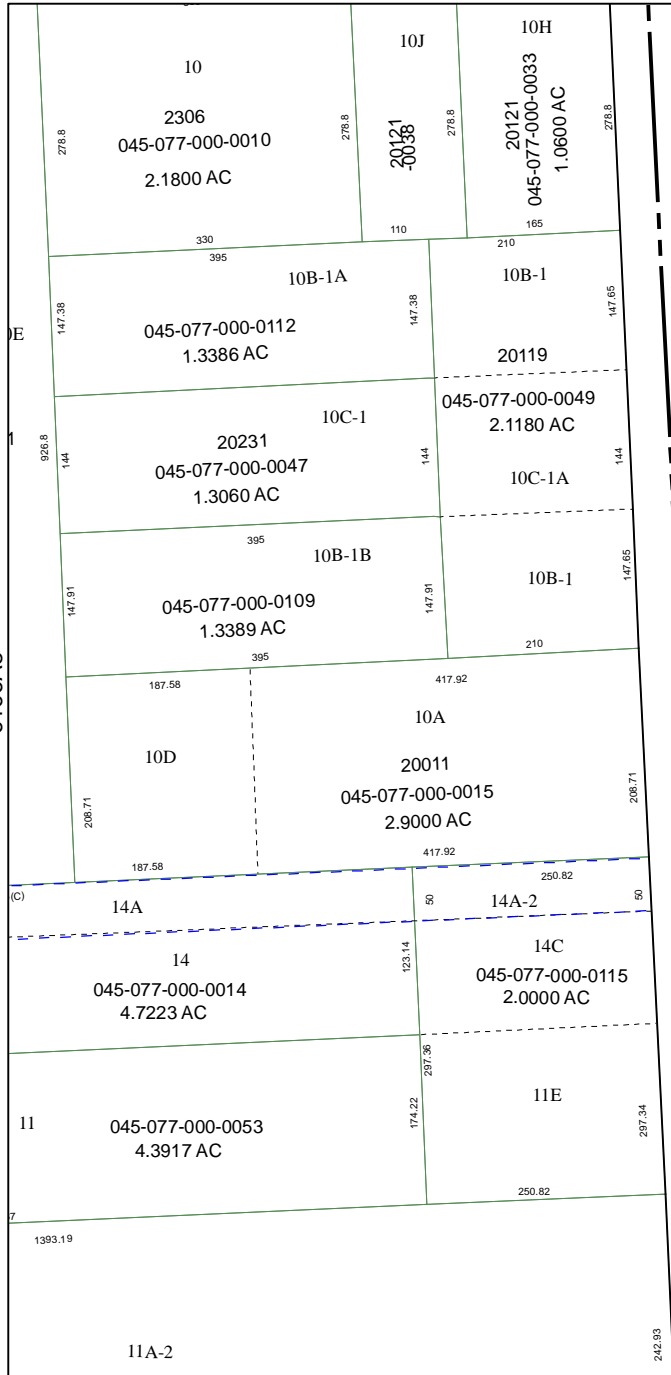

6166B1

RAMSEY ROAD

6166B9

Harris County Appraisal District

0 100 200
PUBLICATION DATE:
8/15/2011

Geospatial or map data maintained by the Harris County Appraisal District is for informational purposes and may not have been prepared for or be suitable for legal, engineering, or surveying purposes. It does not represent an on-the-ground survey and only represents the approximate location of property boundaries.

MAP LOCATION

FACET 6166B

1	2	3	4
5	6	7	8
9	10	11	12

6166A8

6166B6

042-0

042-0
173