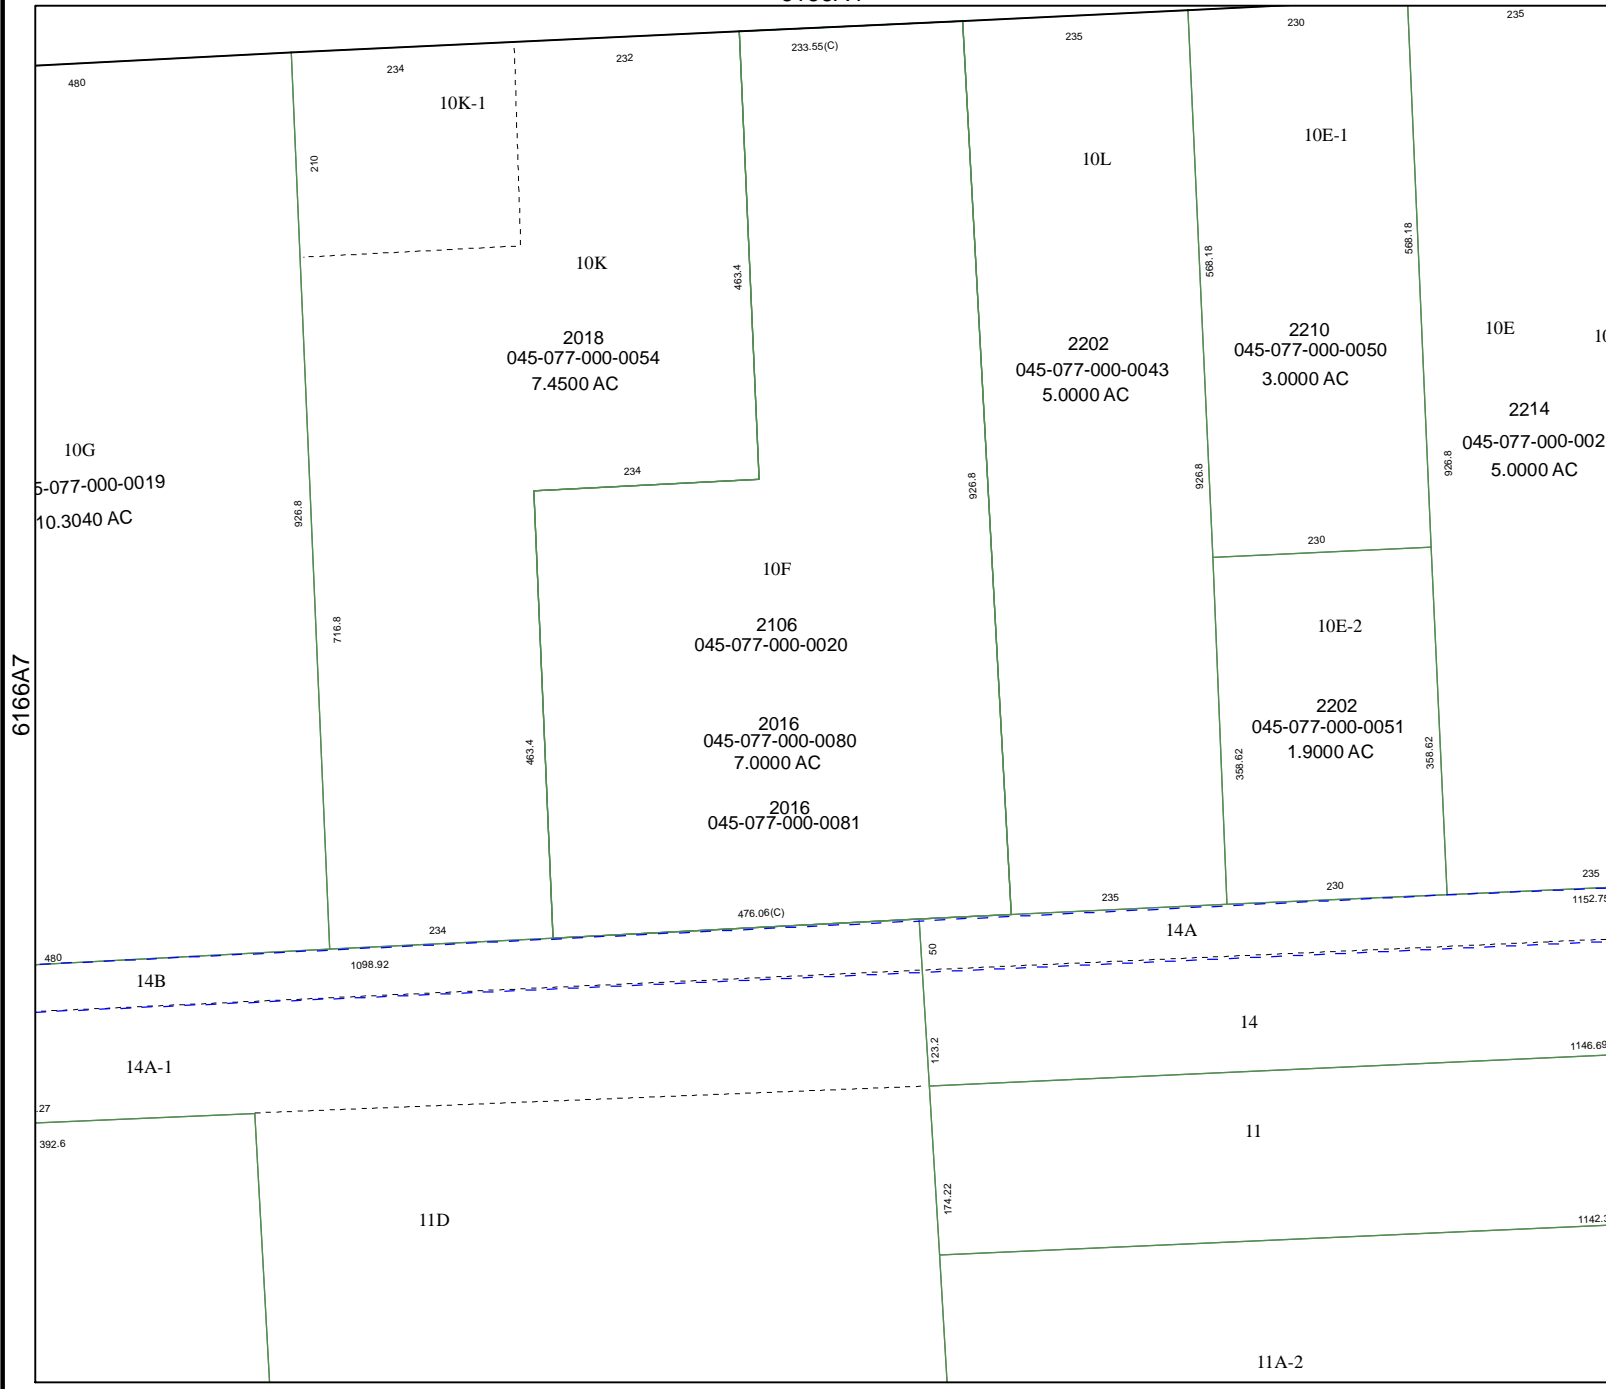

6166A4

6166A12

Harris County Appraisal District

PUBLICATION DATE:
12/1/2011

Geospatial or map data maintained by the Harris County Appraisal District is for informational purposes and may **not** have been prepared for or be suitable for legal, engineering, or surveying purposes. It does **not** represent an on-the-ground survey and only represents the approximate location of property boundaries.

MAP LOCATION

FACET 6166A

1	2	3	4
5	6	7	8
9	10	11	12

6166A7

6166B5