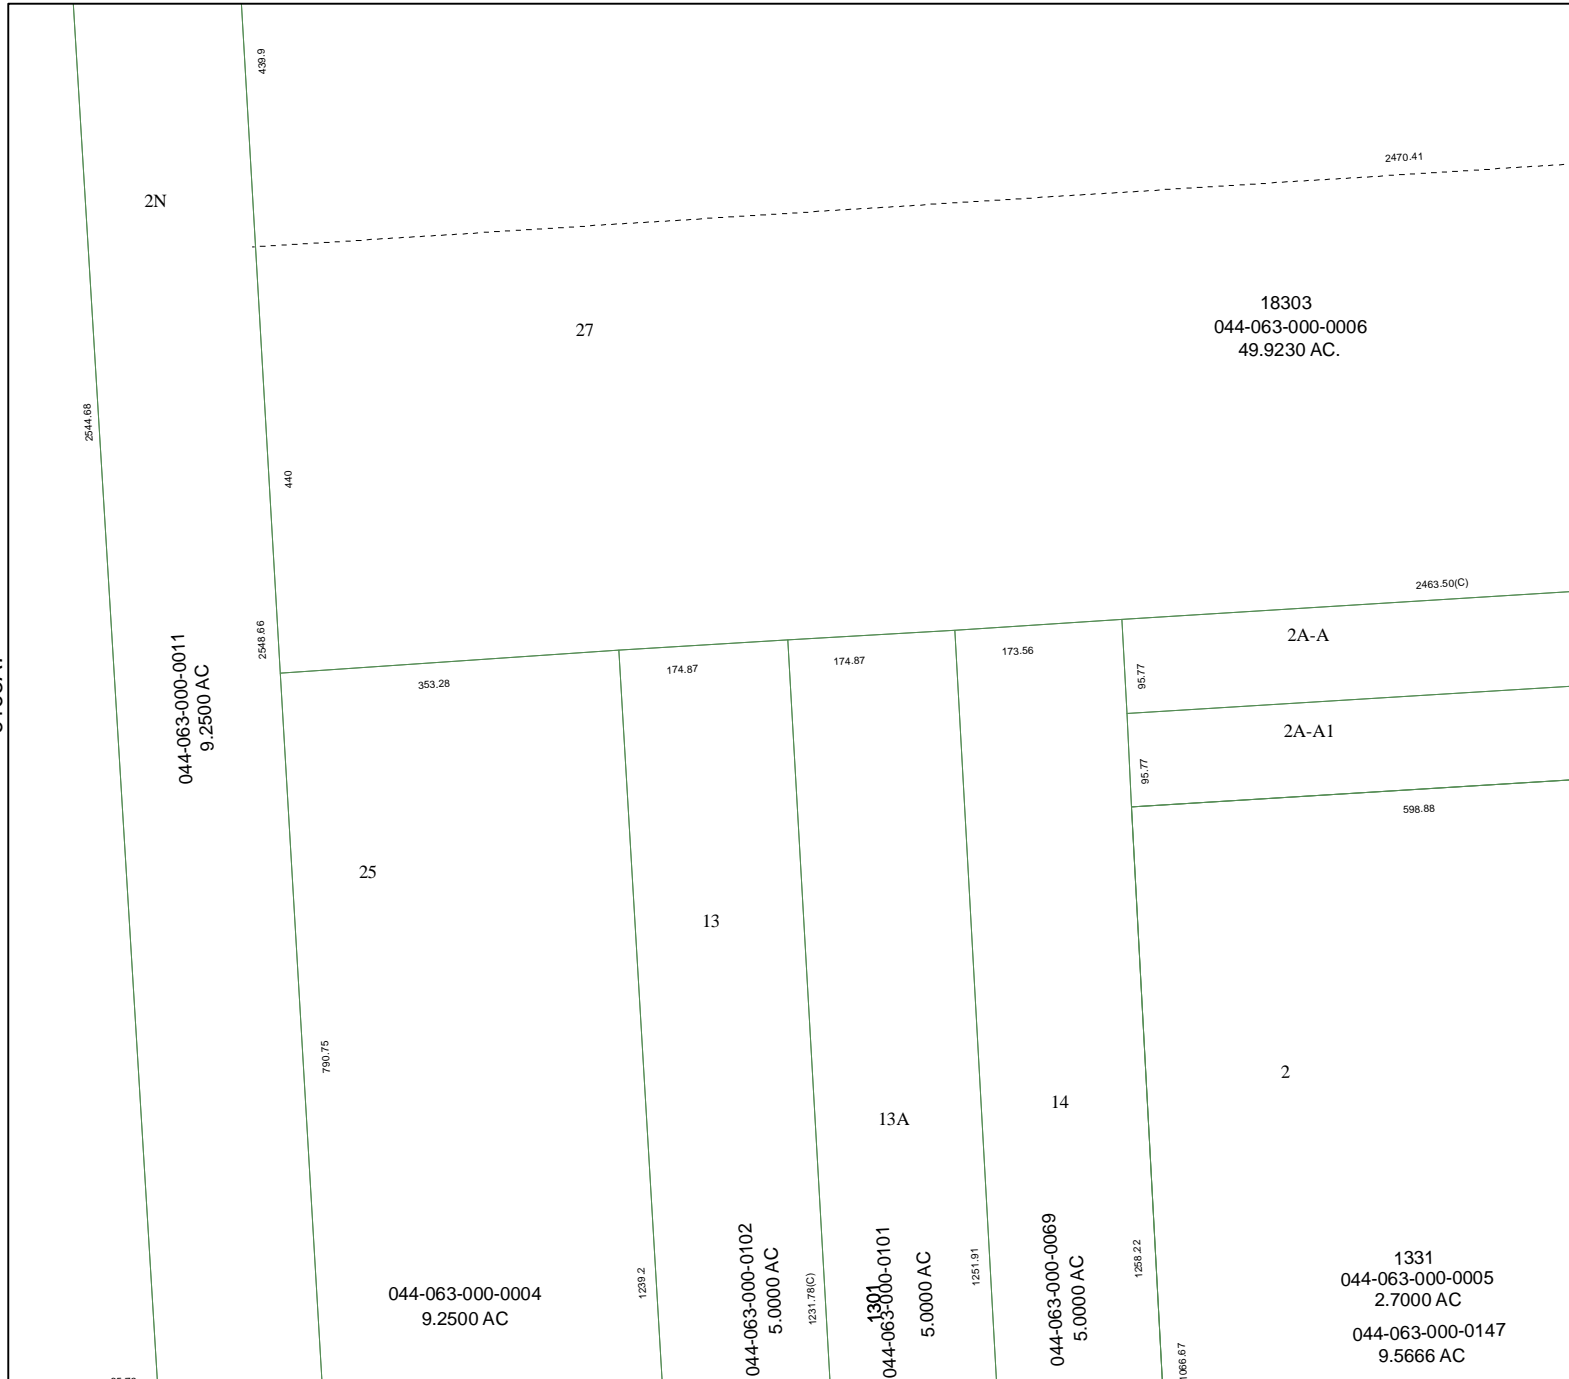

6165A4

6165A7

# Harris County Appraisal District

0 100 200  
 PUBLICATION DATE:  
 8/15/2011

Geospatial or map data maintained by the Harris County Appraisal District is for informational purposes and may not be suitable for legal, engineering, or surveying purposes. It does not represent an on-the-ground survey and only represents the approximate location of property boundaries.

### MAP LOCATION

# FACET 6165A

1	2	3	4
5	6	7	8
9	10	11	12

6165A12

18303  
 044-063-000-0006  
 49.9230 AC.

044-063-000-0011  
 9.2500 AC

044-063-000-0004  
 9.2500 AC

044-063-000-0102  
 5.0000 AC

044-063-000-0101  
 5.0000 AC