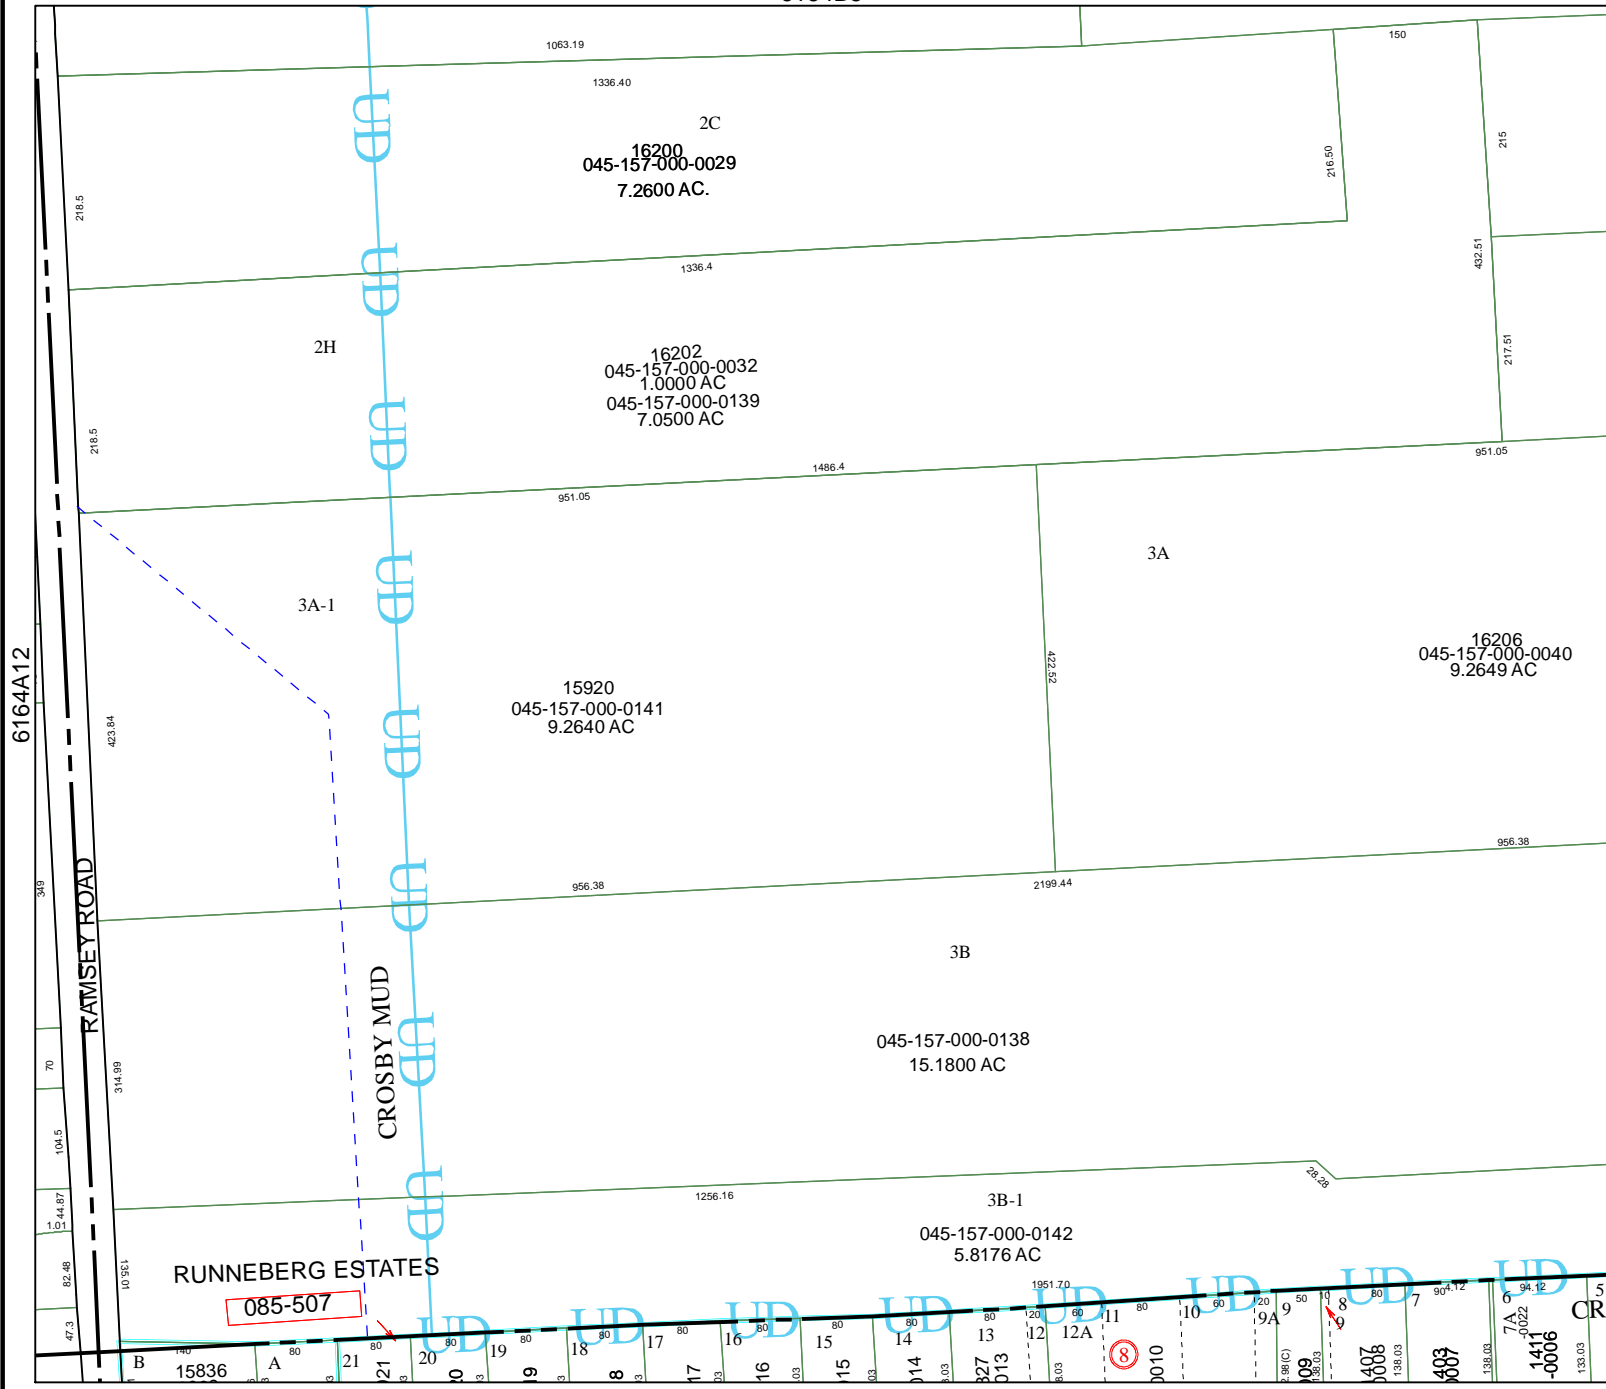

6164B5

Harris County Appraisal District

0 100 200

PUBLICATION DATE:
1/11/2012

Geospatial or map data maintained by the Harris County Appraisal District is for informational purposes and may not have been prepared for or be suitable for legal, engineering, or surveying purposes. It does not represent an on-the-ground survey and only represents the approximate location of property boundaries.

MAP LOCATION

FACET 6164B

1	2	3	4
5	6	7	8
9	10	11	12

6164D1

6164A12

6164B10