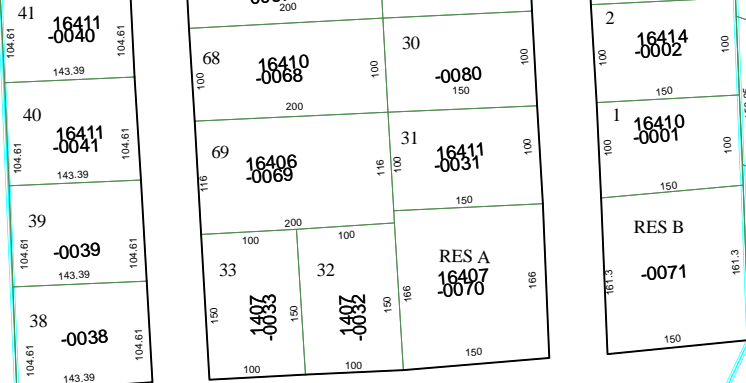

6164B2

CHATEAU STREET

6164B10

Harris County Appraisal District

0 100 200

PUBLICATION DATE: 6/1/2011

Geospatial or map data maintained by the Harris County Appraisal District is for informational purposes and may not have been prepared for or be suitable for legal, engineering, or surveying purposes. It does not represent an on-the-ground survey and only represents the approximate location of property boundaries.

MAP LOCATION

FACET 6164B

| | | | |
|---|----|----|----|
| 1 | 2 | 3 | 4 |
| 5 | 6 | 7 | 8 |
| 9 | 10 | 11 | 12 |

6164B5

U.S. HWY 6164B7