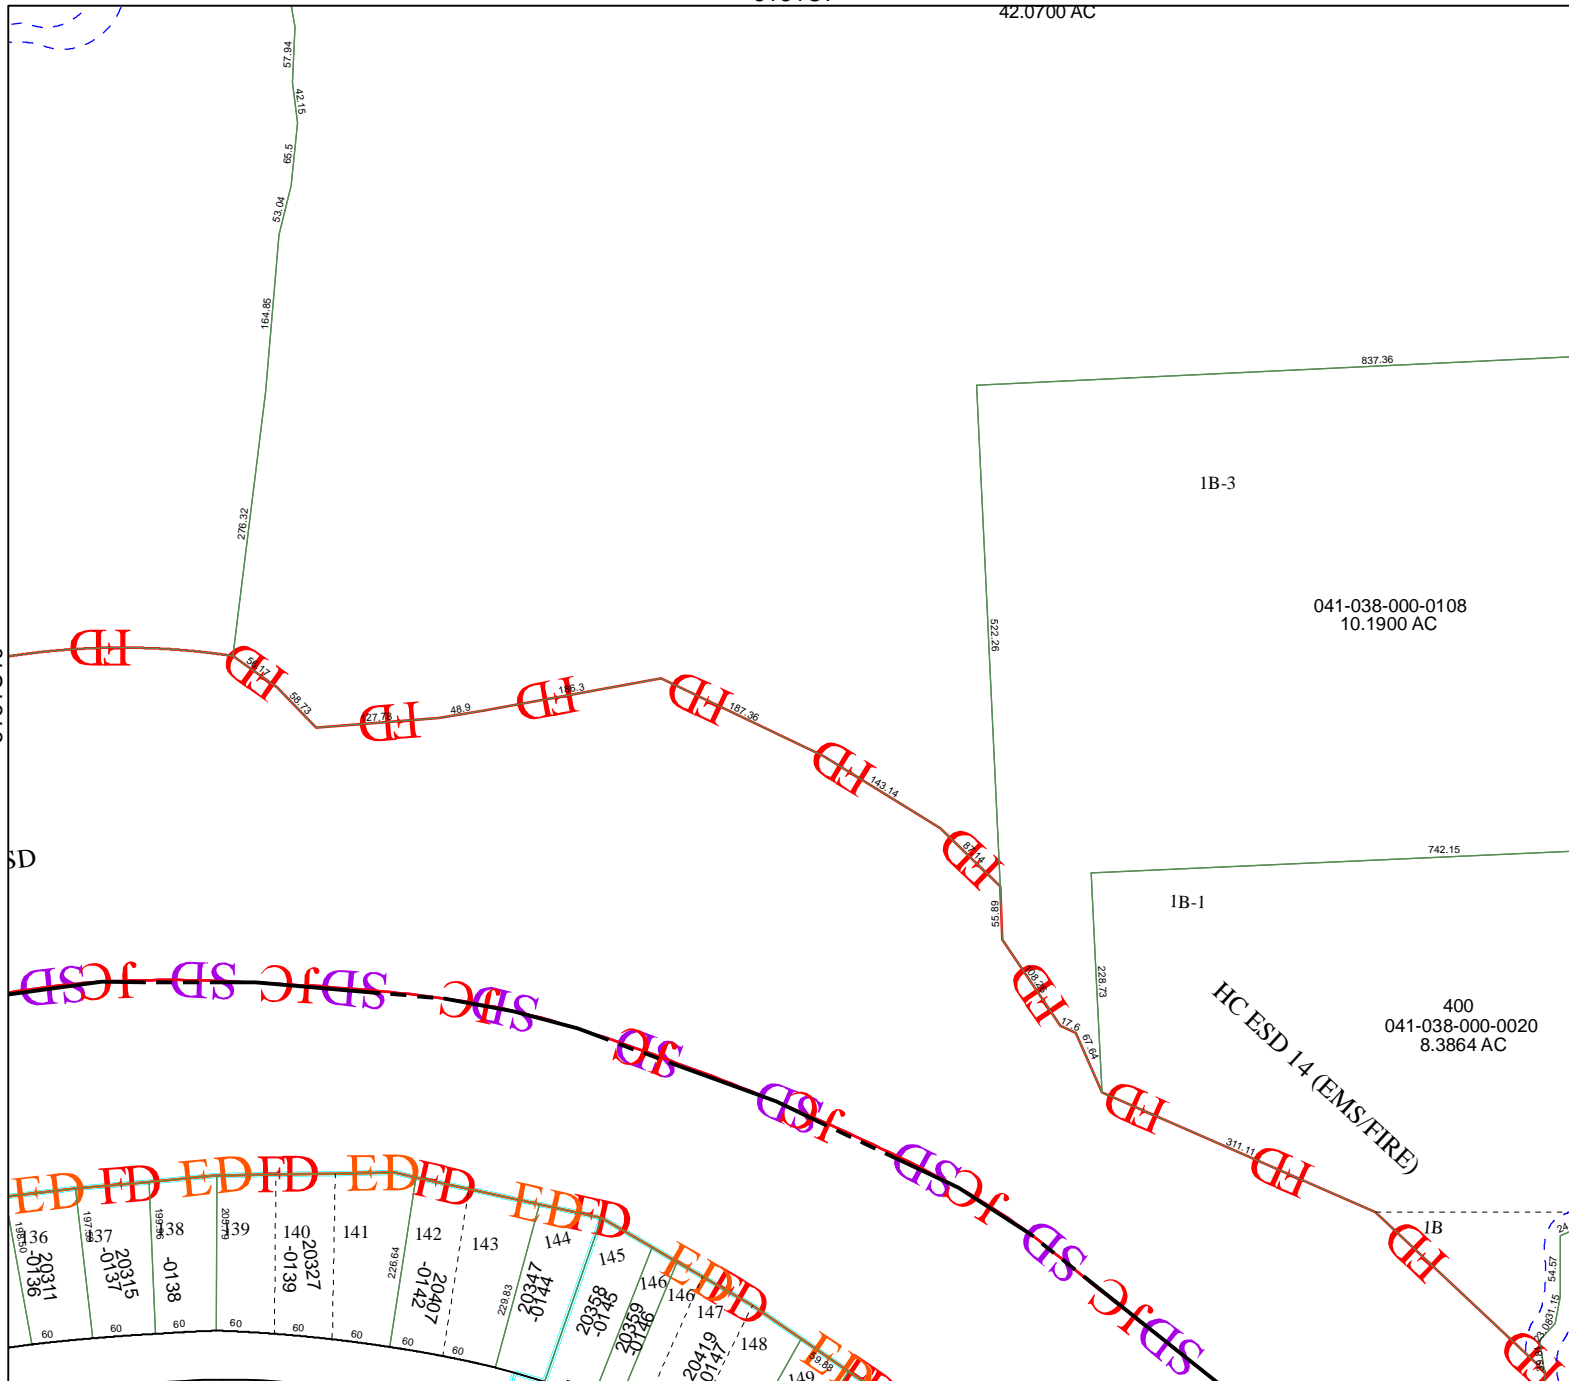

6161C7

42.0700 AC

Harris County Appraisal District

0 100 200

PUBLICATION DATE:
12/30/2011

Geospatial or map data maintained by the Harris County Appraisal District is for informational purposes and may not have been prepared for or be suitable for legal, engineering, or surveying purposes. It does not represent an on-the-ground survey and only represents the approximate location of property boundaries.

MAP LOCATION

FACET 6161C

1	2	3	4
5	6	7	8
9	10	11	12

6161C10

6160A3

6161C12