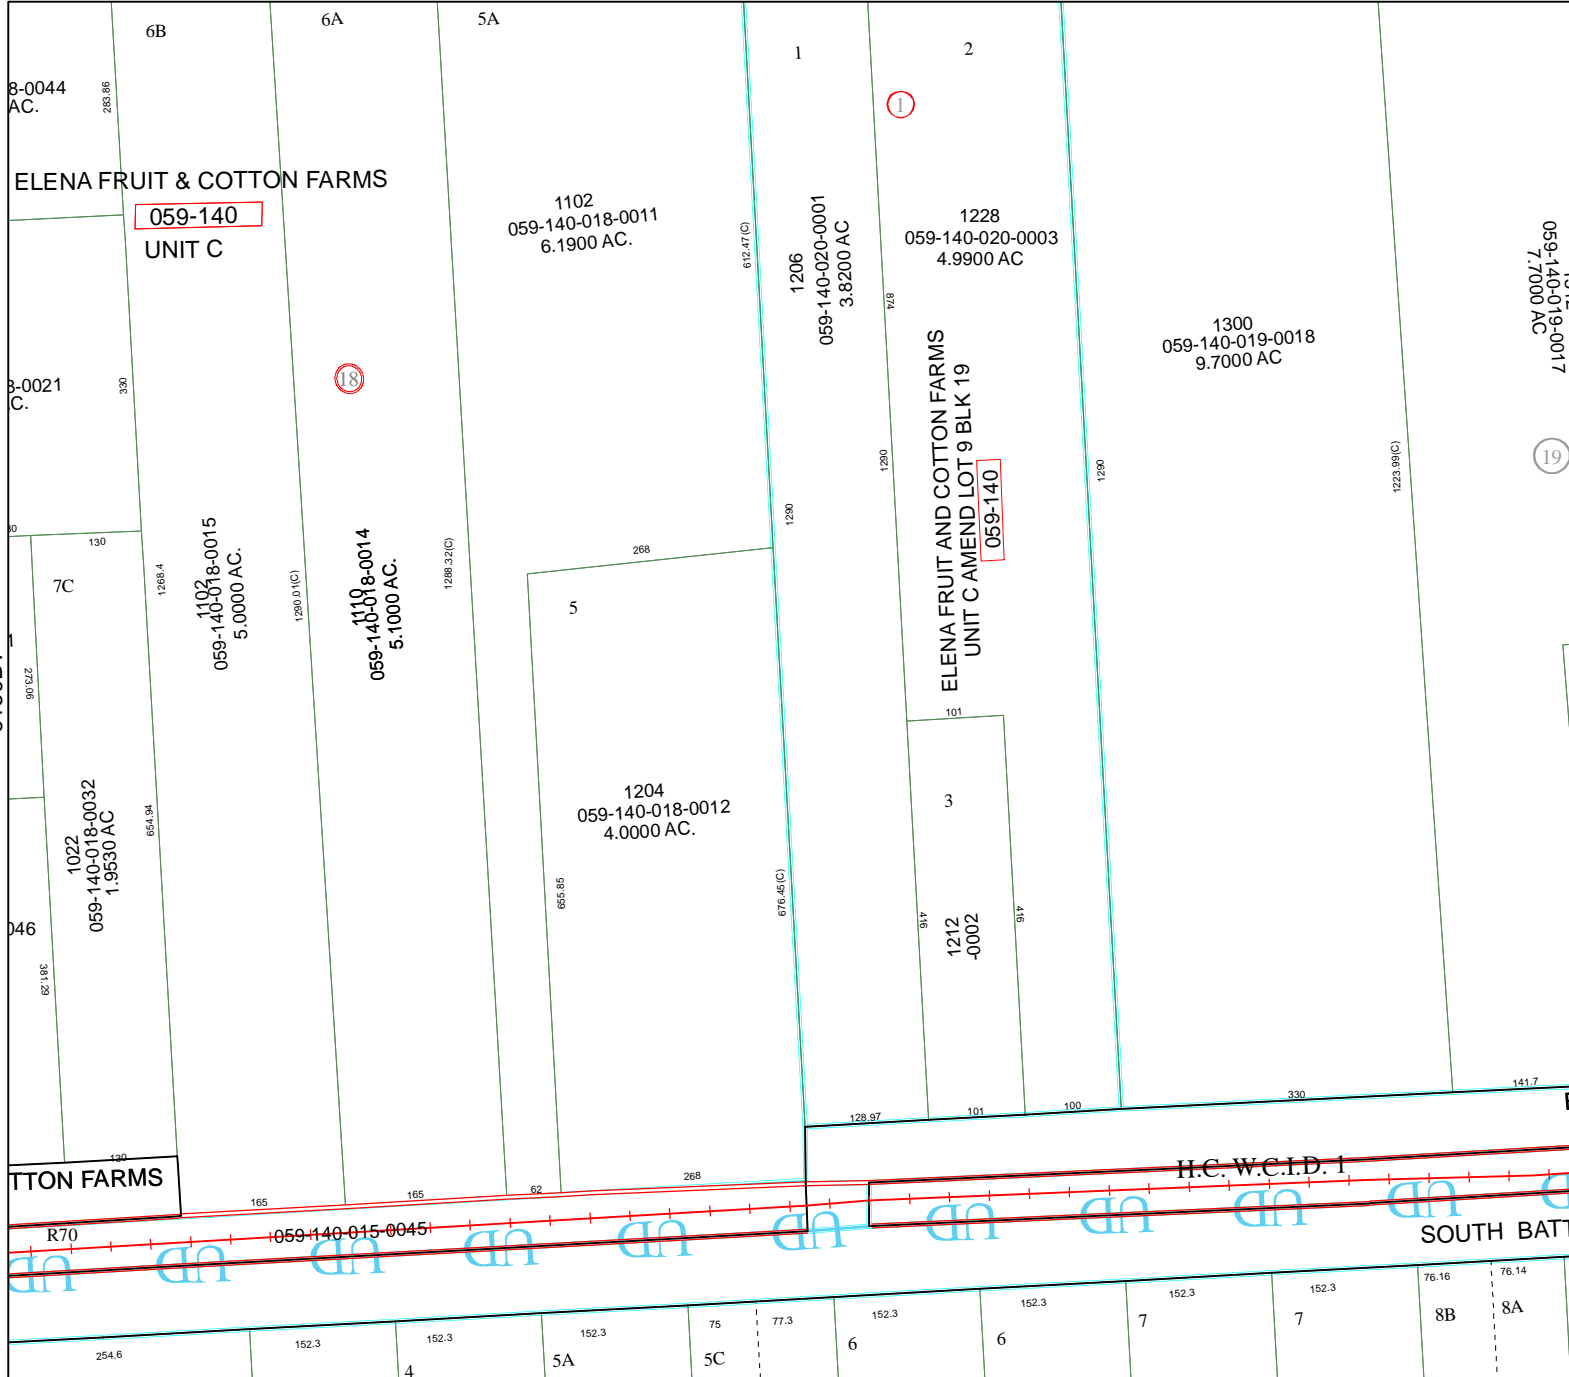

6160D4

Harris County Appraisal District

0 100 200
 PUBLICATION DATE:
 8/15/2011

Geospatial or map data maintained by the Harris County Appraisal District is for informational purposes and may not have been prepared for or be suitable for legal, engineering, or surveying purposes. It does not represent an on-the-ground survey and only represents the approximate location of property boundaries.

MAP LOCATION

FACET 6160D

1	2	3	4
5	6	7	8
9	10	11	12

6160D12