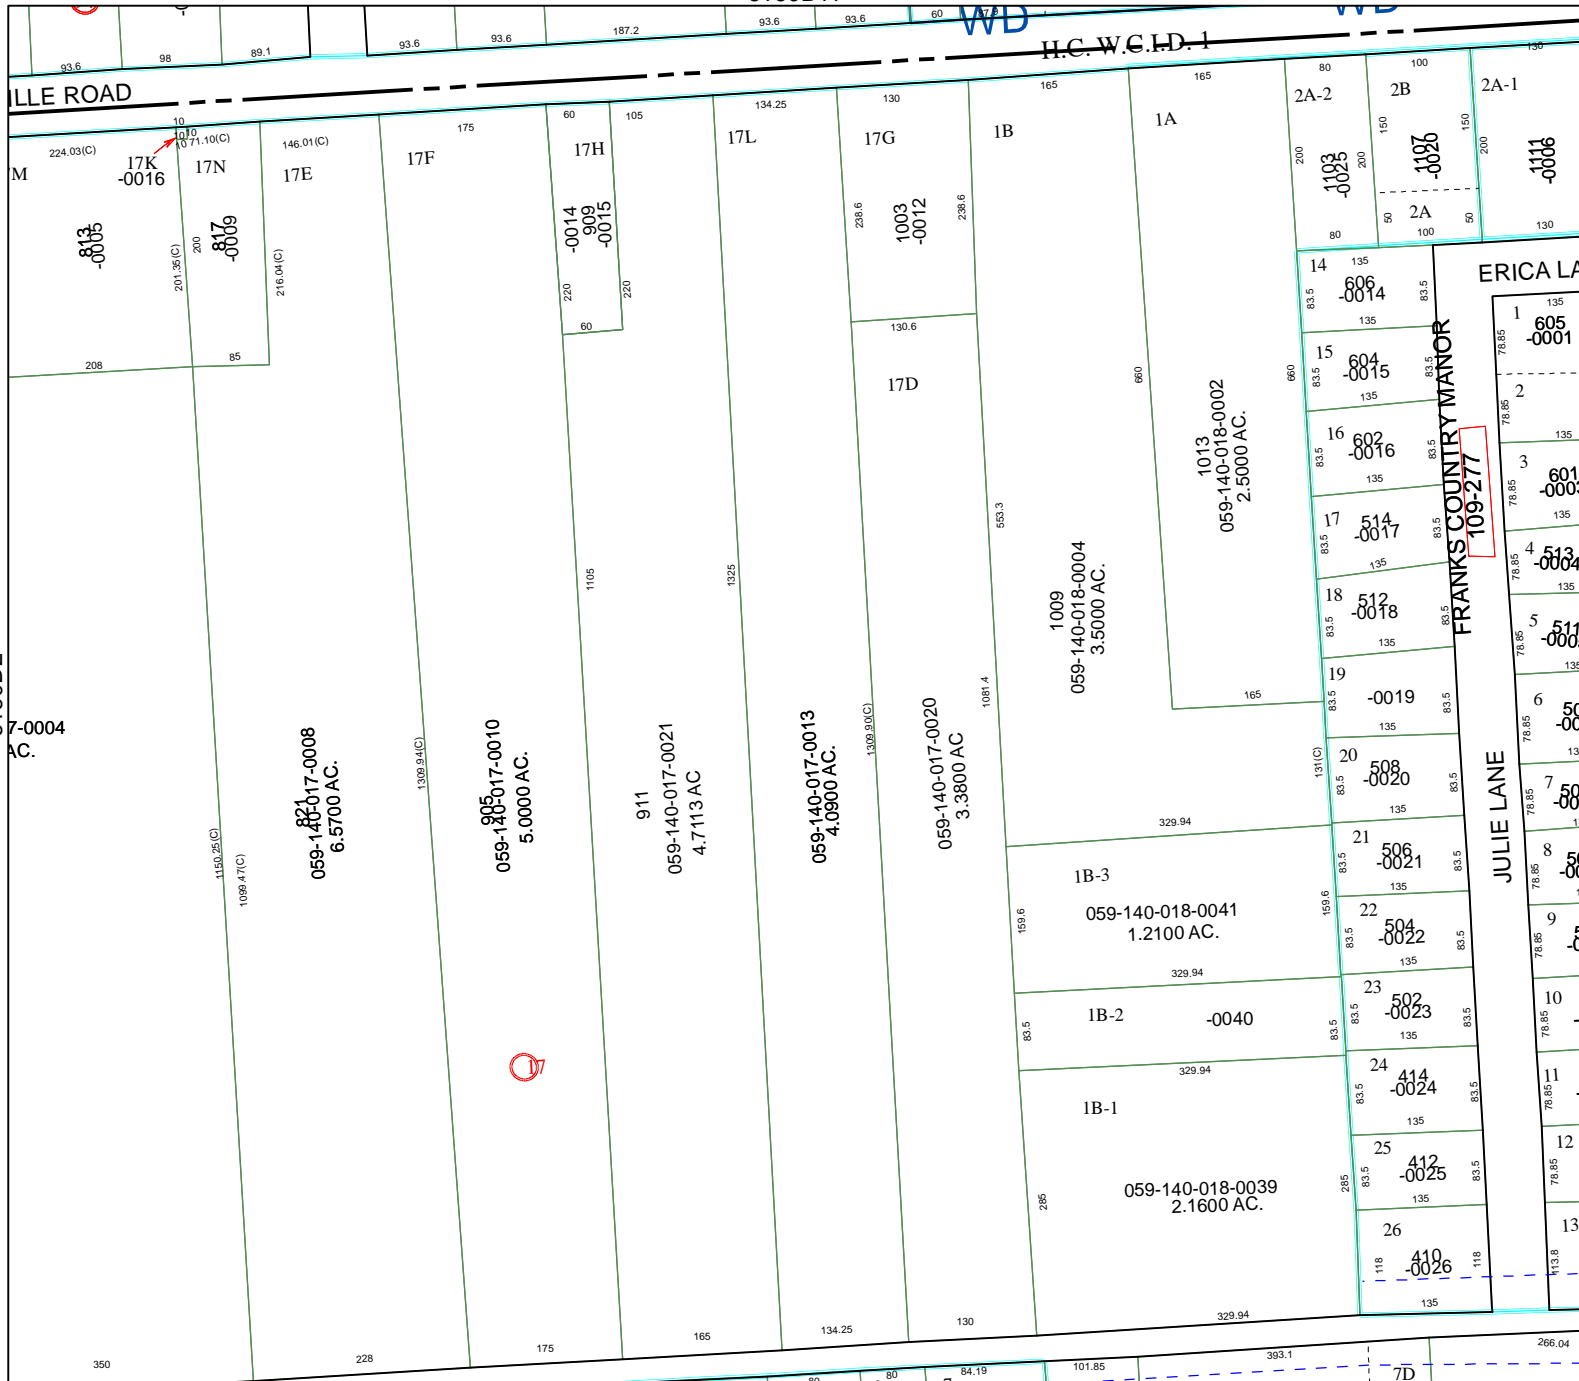

6160B11

H.C. W.C.I.D. 1

ALLE ROAD

6160D2

7-0004 AC.

Harris County Appraisal District

PUBLICATION DATE: 2/2/2012

Geospatial or map data maintained by the Harris County Appraisal District is for informational purposes and may not have been prepared for or be suitable for legal, engineering, or surveying purposes. It does not represent an on-the-ground survey and only represents the approximate location of property boundaries.

MAP LOCATION

FACET 6160D

1	2	3	4
5	6	7	8
9	10	11	12

6160D7

7D