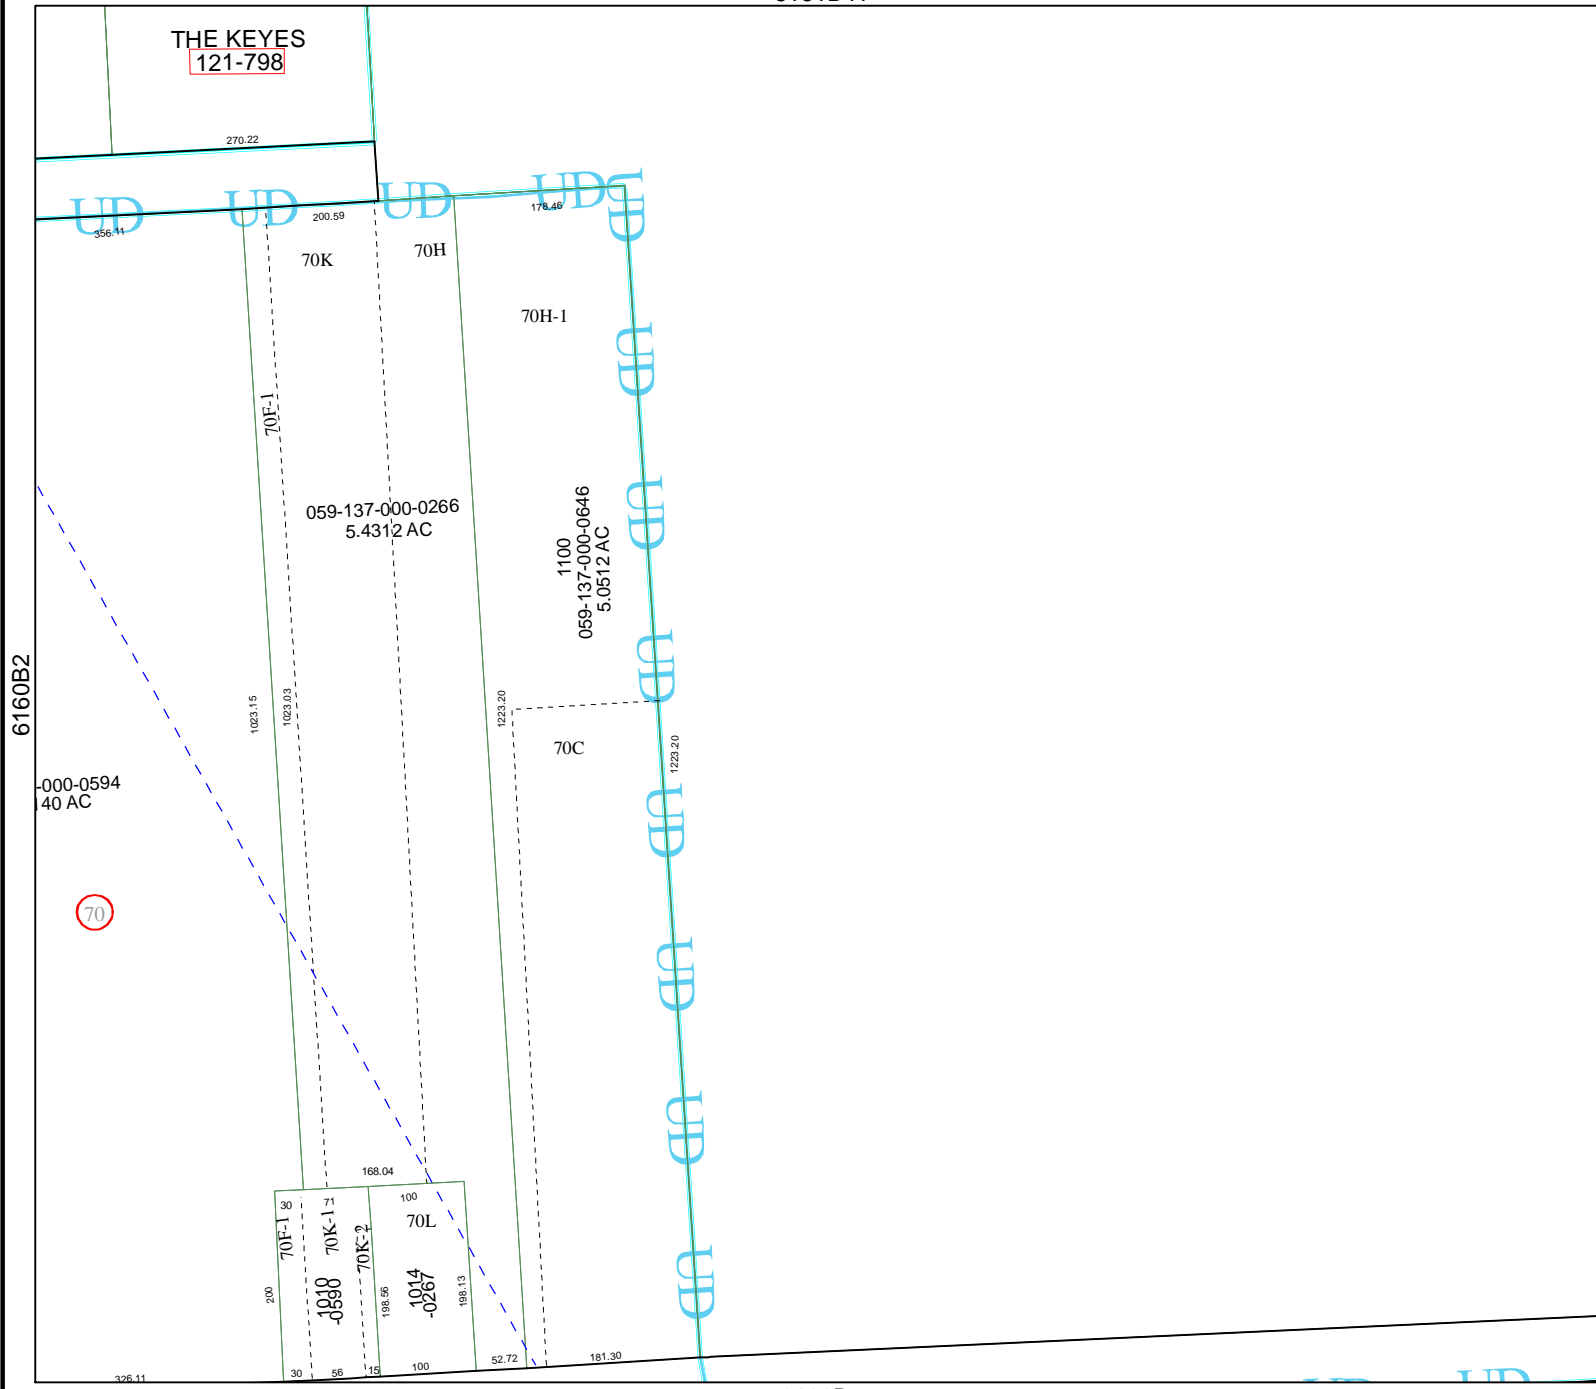

THE KEYES
121-798

Harris County Appraisal District

PUBLICATION DATE:
9/14/2011

Geospatial or map data maintained by the Harris County Appraisal District is for informational purposes and may **not** have been prepared for or be suitable for legal, engineering, or surveying purposes. It does **not** represent an on-the-ground survey and only represents the approximate location of property boundaries.

MAP LOCATION

FACET 6160B

1	2	3	4
5	6	7	8
9	10	11	12