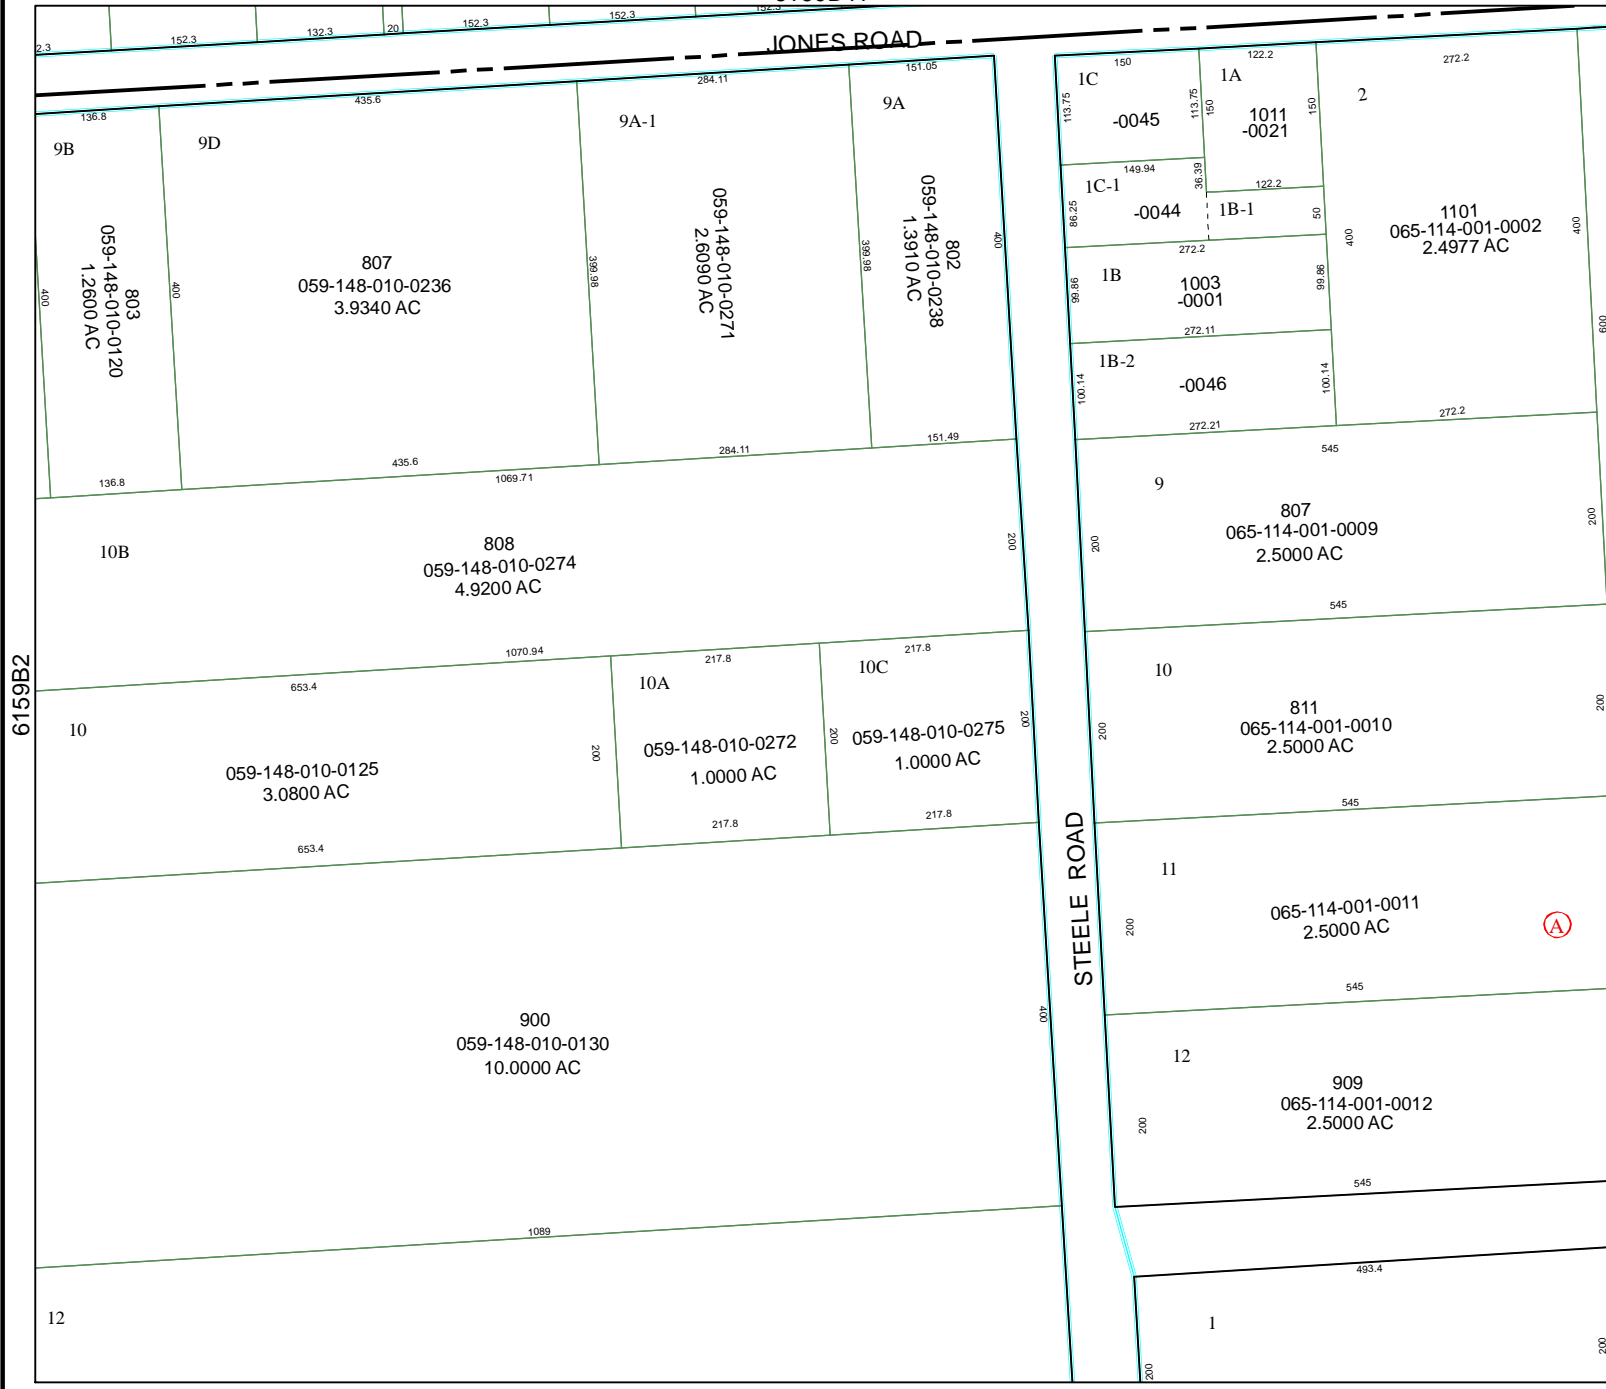

6160D11

JONES ROAD

6159B7

Harris County Appraisal District

PUBLICATION DATE:
1/12/2012

Geospatial or map data maintained by the Harris County Appraisal District is for informational purposes and may **not** have been prepared for or be suitable for legal, engineering, or surveying purposes. It does **not** represent an on-the-ground survey and only represents the approximate location of property boundaries.

MAP LOCATION

FACET 6159B

1	2	3	4
5	6	7	8
9	10	11	12

6159B2

6159B4