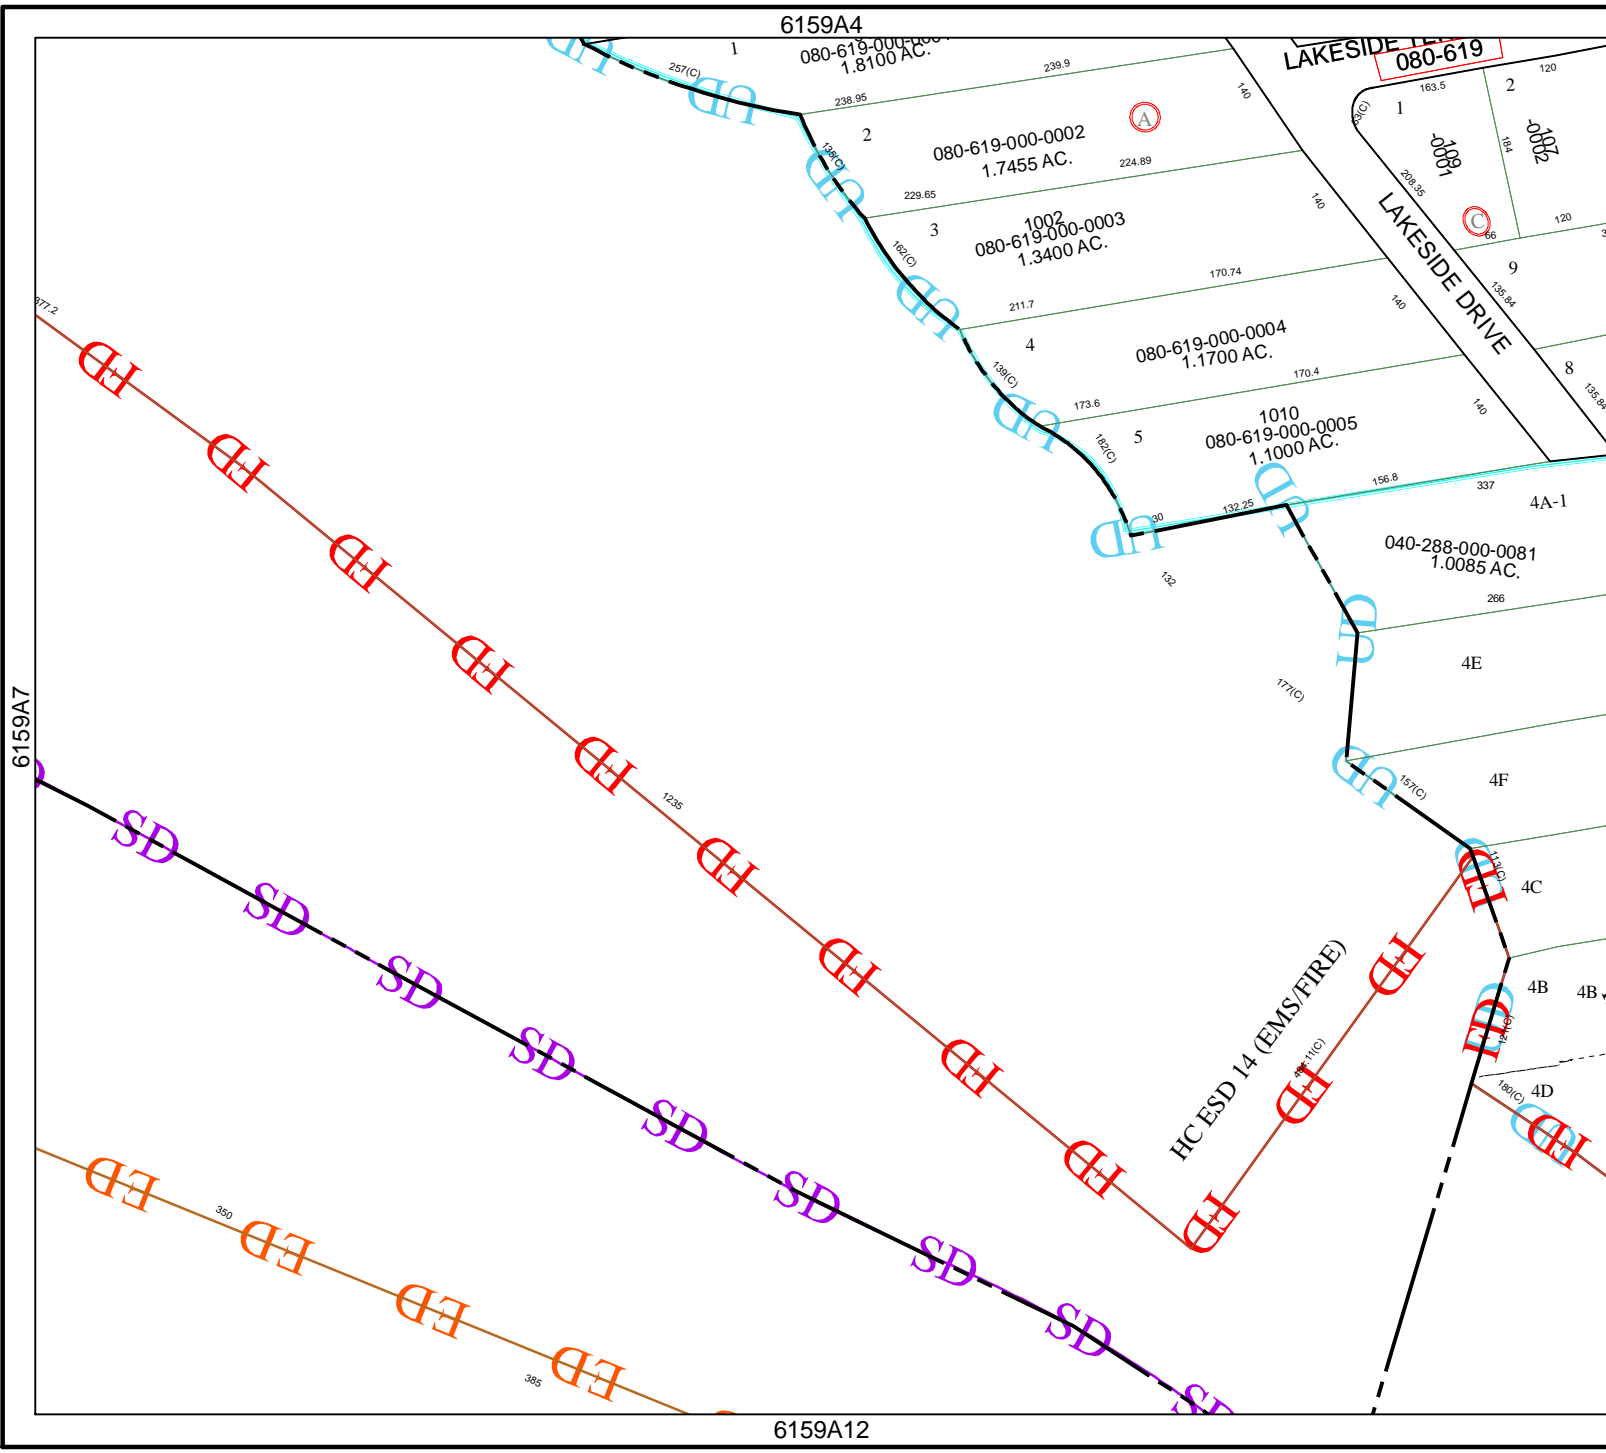

Harris County Appraisal District

0 100 200
PUBLICATION DATE:
 8/15/2011

Geospatial or map data maintained by the Harris County Appraisal District is for informational purposes and may **not** have been prepared for or be suitable for legal, engineering, or surveying purposes. It does **not** represent an on-the-ground survey and only represents the approximate location of property boundaries.

MAP LOCATION

FACET 6159A

1	2	3	4
5	6	7	8
9	10	11	12

6159A12

6159A7

6159A4

080-619