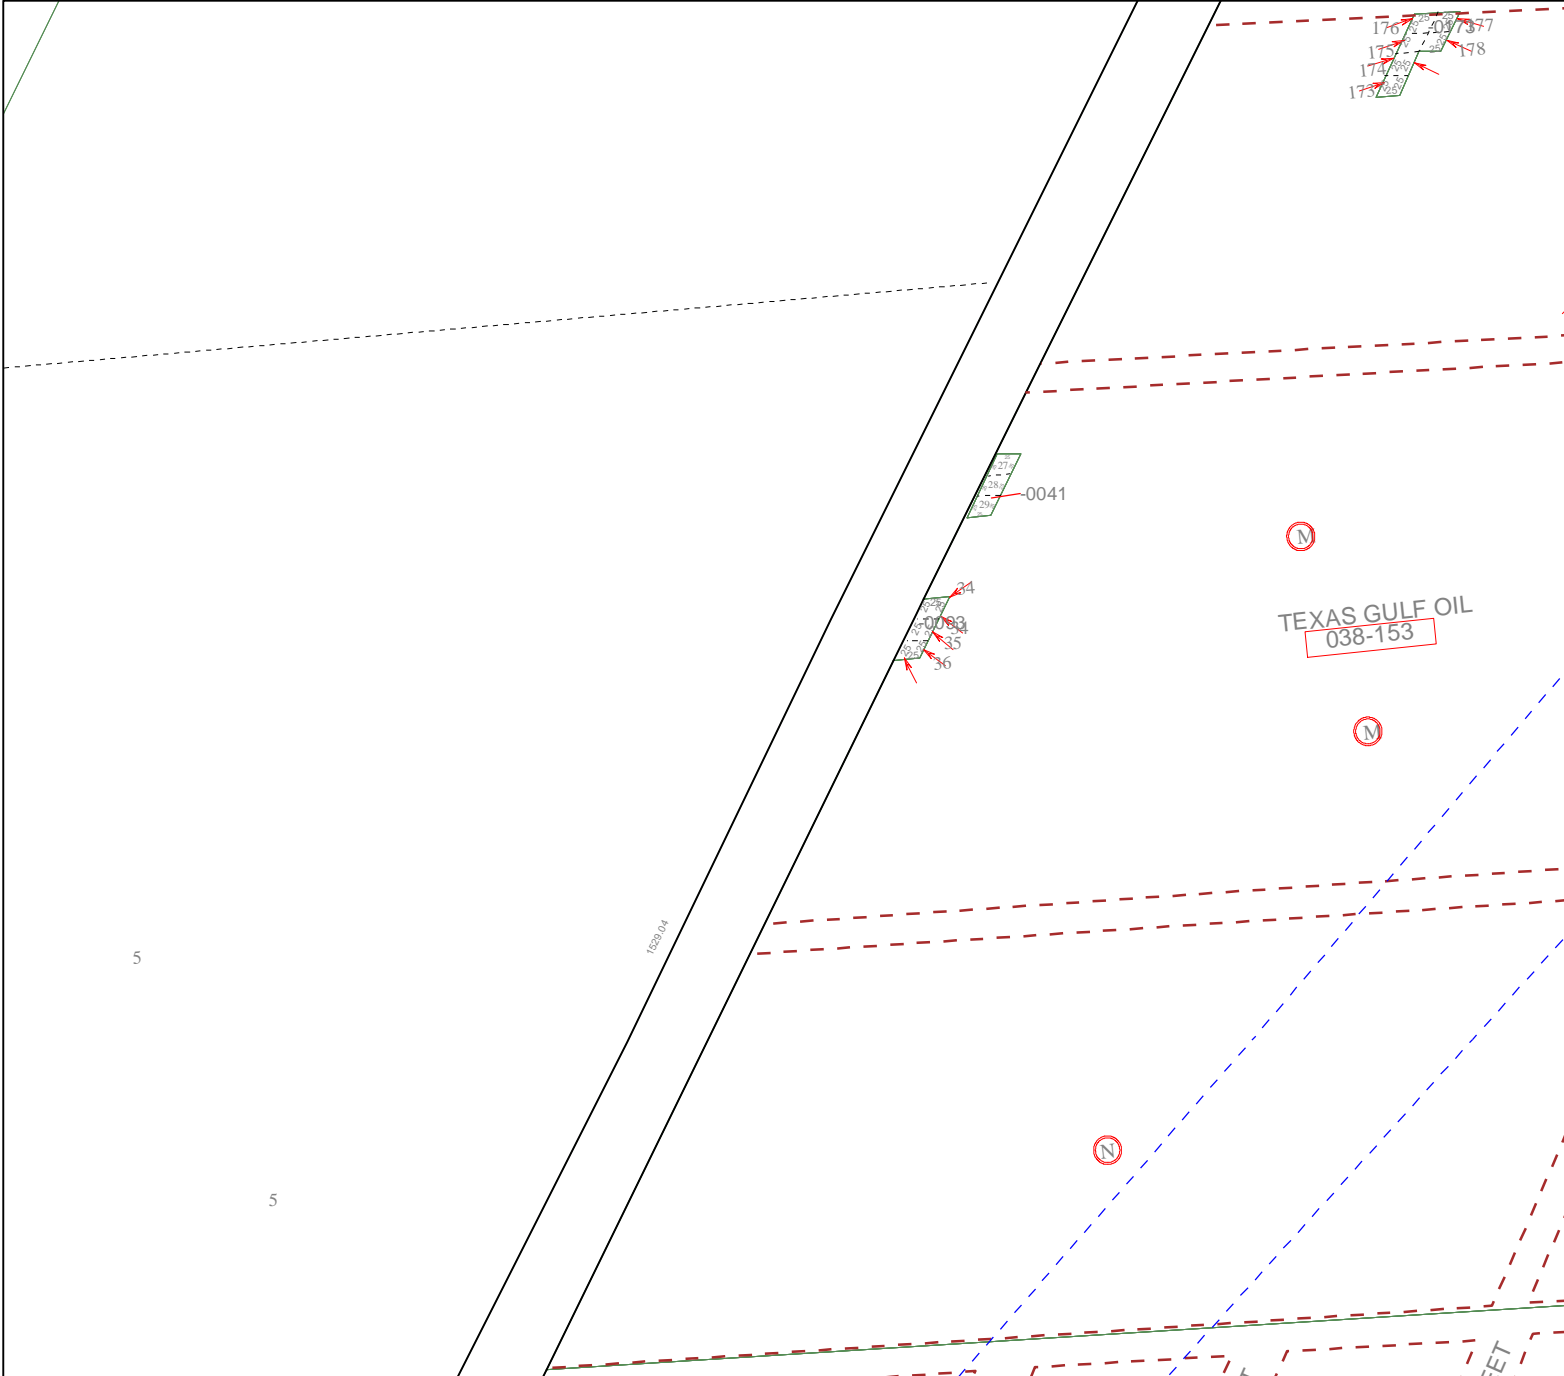

6158A7

6158A10

6158C3

Harris County Appraisal District

PUBLICATION DATE:
8/15/2011

Geospatial or map data maintained by the Harris County Appraisal District is for informational purposes and may **not** have been prepared for or be suitable for legal, engineering, or surveying purposes. It does **not** represent an on-the-ground survey and only represents the approximate location of property boundaries.

MAP LOCATION

FACET 6158A

1	2	3	4
5	6	7	8
9	10	11	12