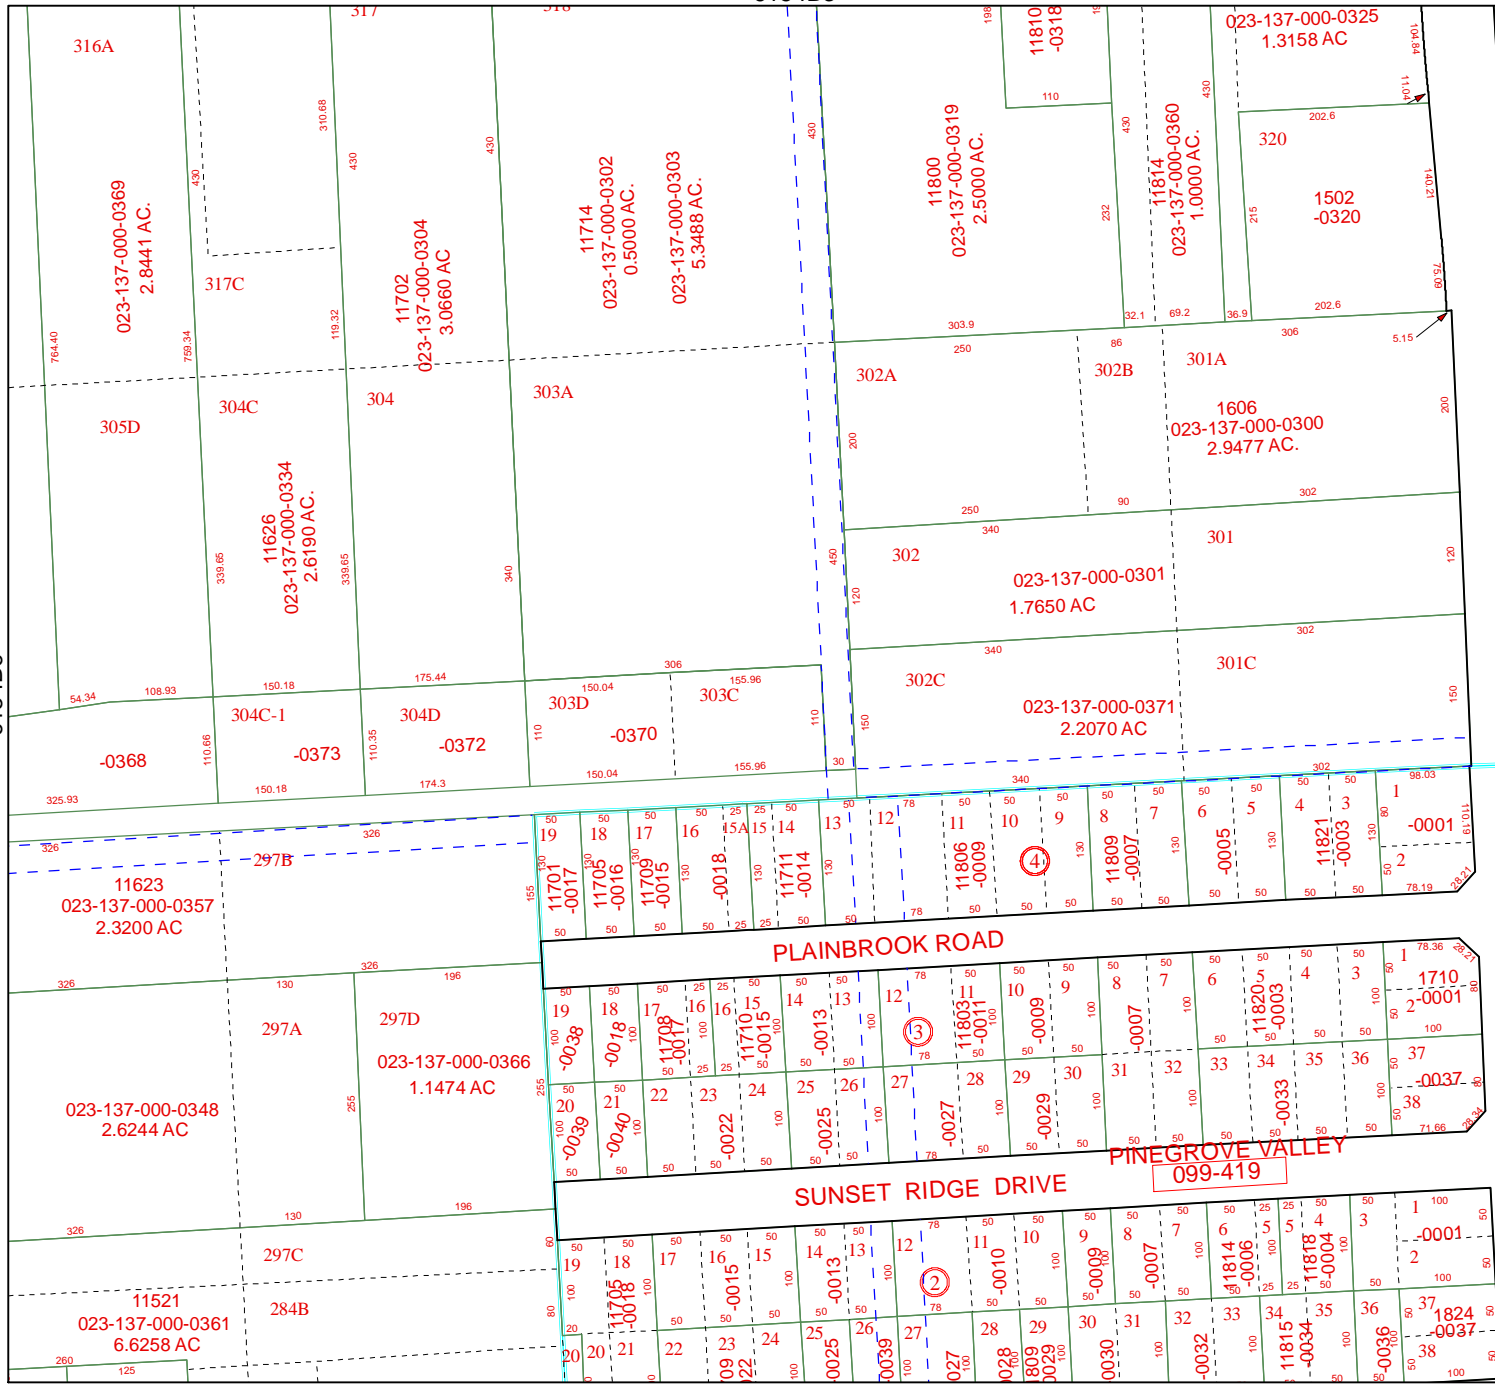

6154B3

6154B6

6154B11

Harris County Appraisal District

0 100 200
PUBLICATION DATE:
11/30/2011

Geospatial or map data maintained by the Harris County Appraisal District is for informational purposes and may not have been prepared for or be suitable for legal, engineering, or surveying purposes. It does not represent an on-the-ground survey and only represents the approximate location of property boundaries.

MAP LOCATION

FACET 6154B

1	2	3	4
5	6	7	8
9	10	11	12

6154B8

6TH STREET