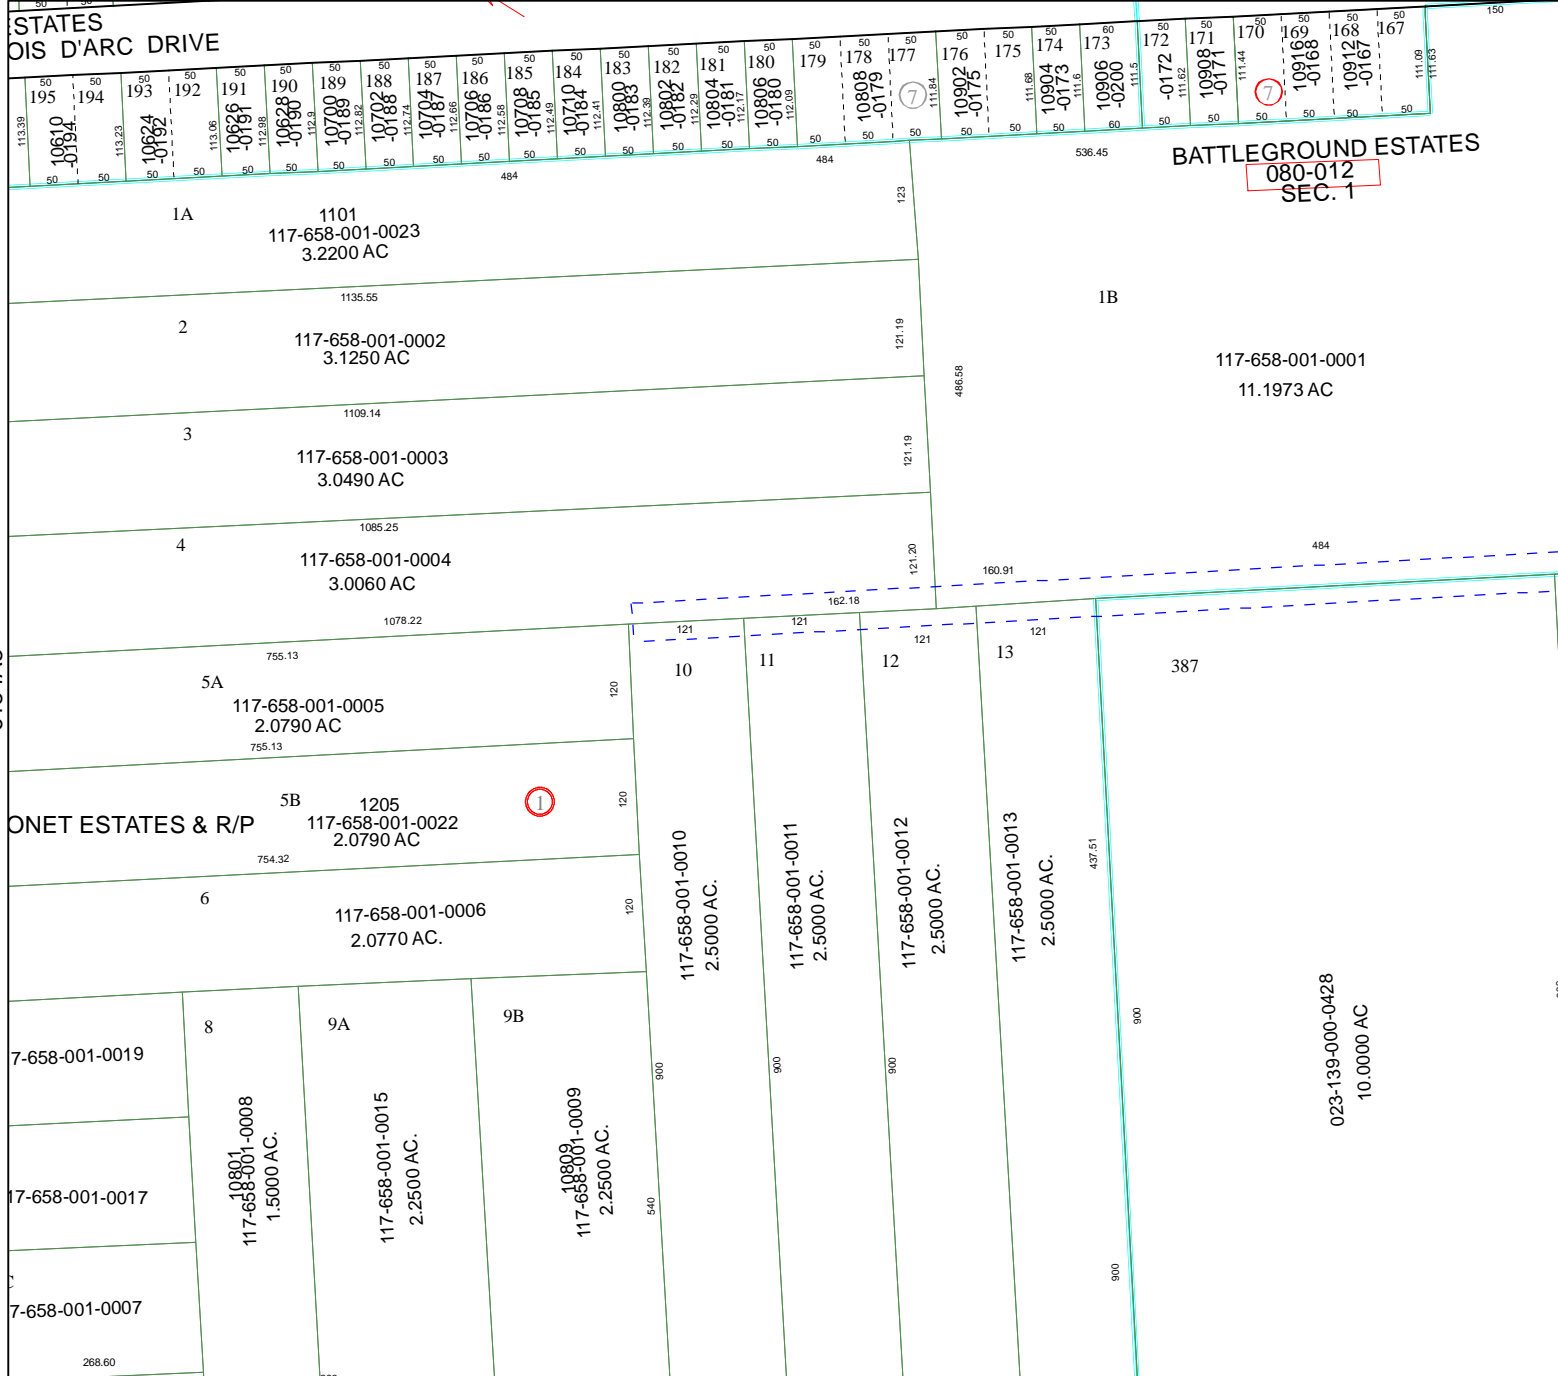

6155C12

STATES
OIS D'ARC DRIVE

6154A8

Harris County Appraisal District

0 100 200
PUBLICATION DATE:
8/15/2011

Geospatial or map data maintained by the Harris County Appraisal District is for informational purposes and may not have been prepared for or be suitable for legal, engineering, or surveying purposes. It does not represent an on-the-ground survey and only represents the approximate location of property boundaries.

MAP LOCATION

FACET 6154A

1	2	3	4
5	6	7	8
9	10	11	12

6154A3

6154B1