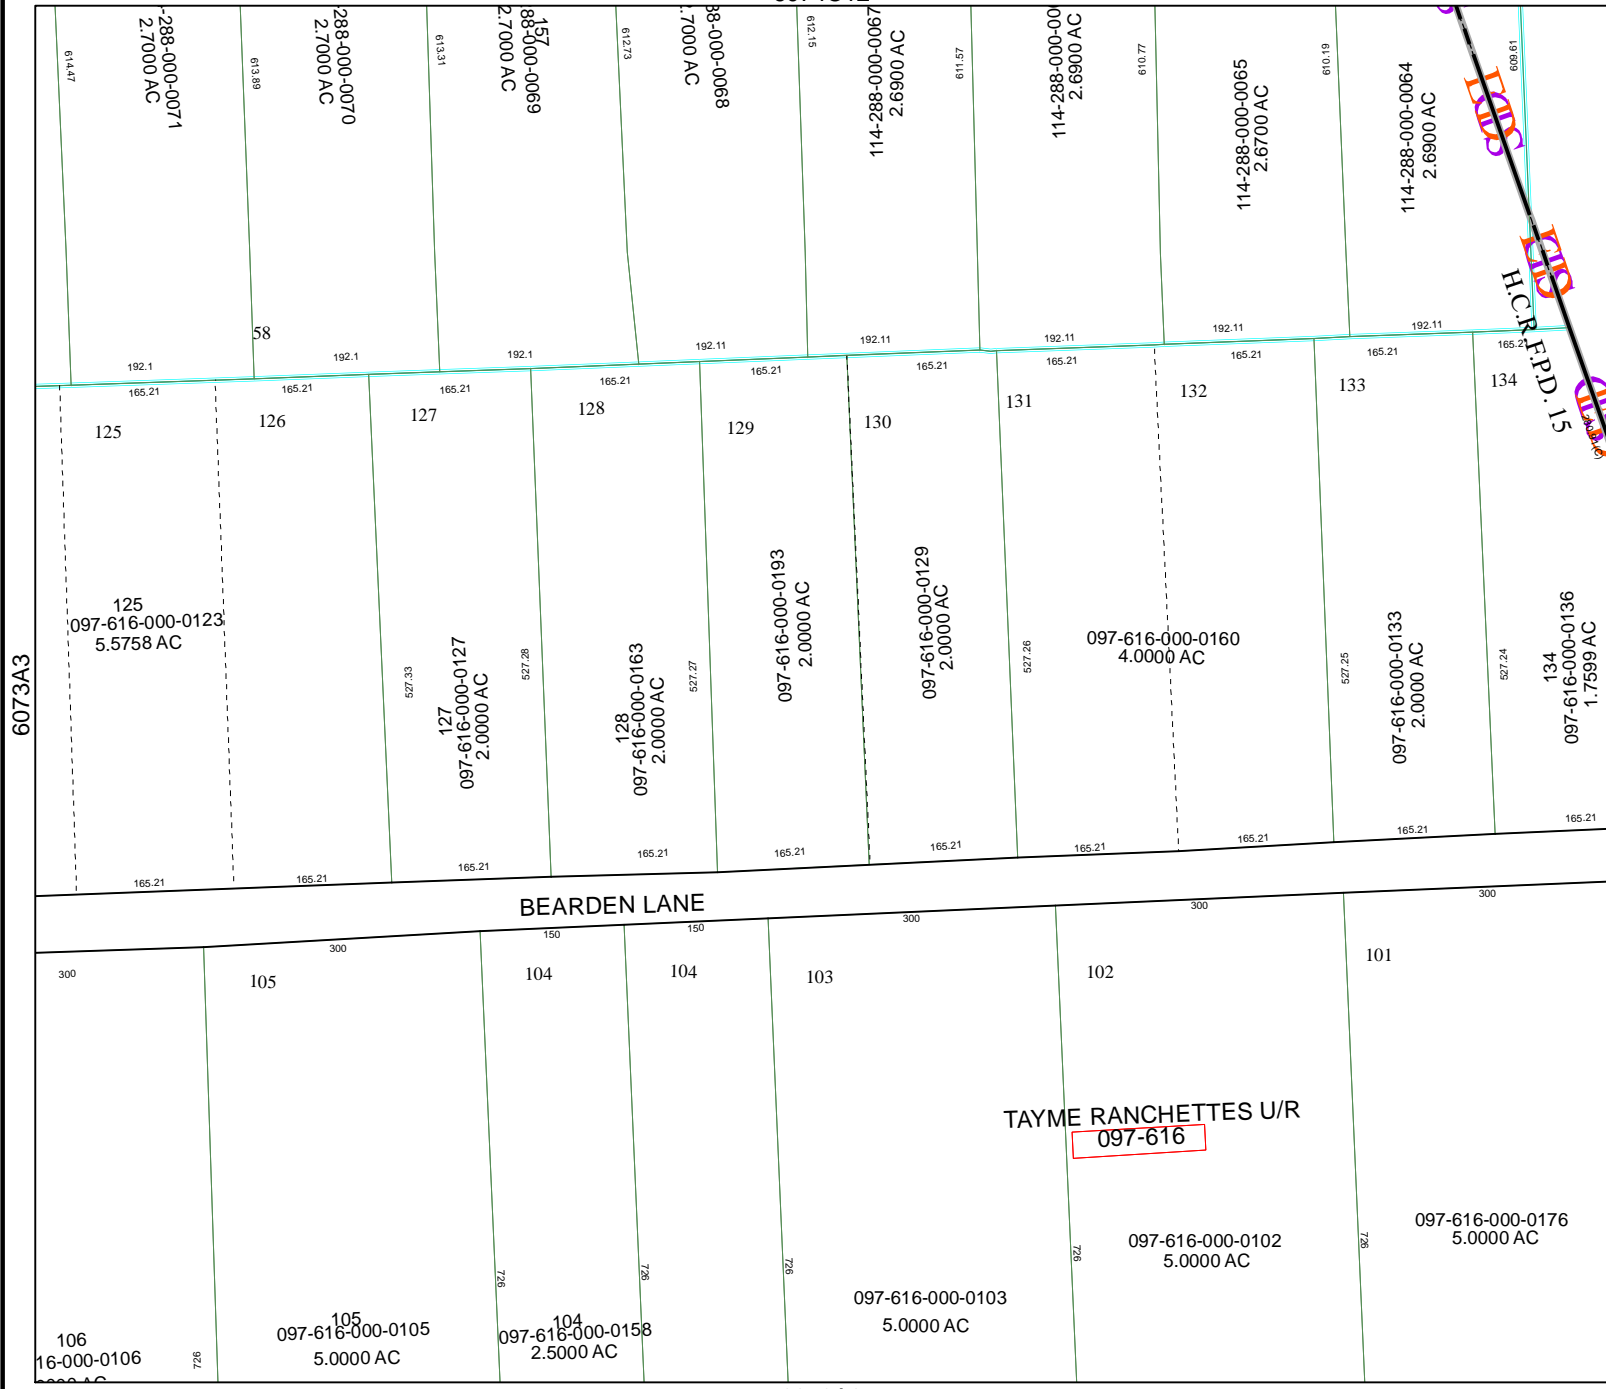

6074C12

Harris County Appraisal District

PUBLICATION DATE:
10/6/2011

Geospatial or map data maintained by the Harris County Appraisal District is for informational purposes and may **not** have been prepared for or be suitable for legal, engineering, or surveying purposes. It does **not** represent an on-the-ground survey and only represents the approximate location of property boundaries.

MAP LOCATION

FACET 6073A

1	2	3	4
5	6	7	8
9	10	11	12

6073A3

6073B1

6073A8