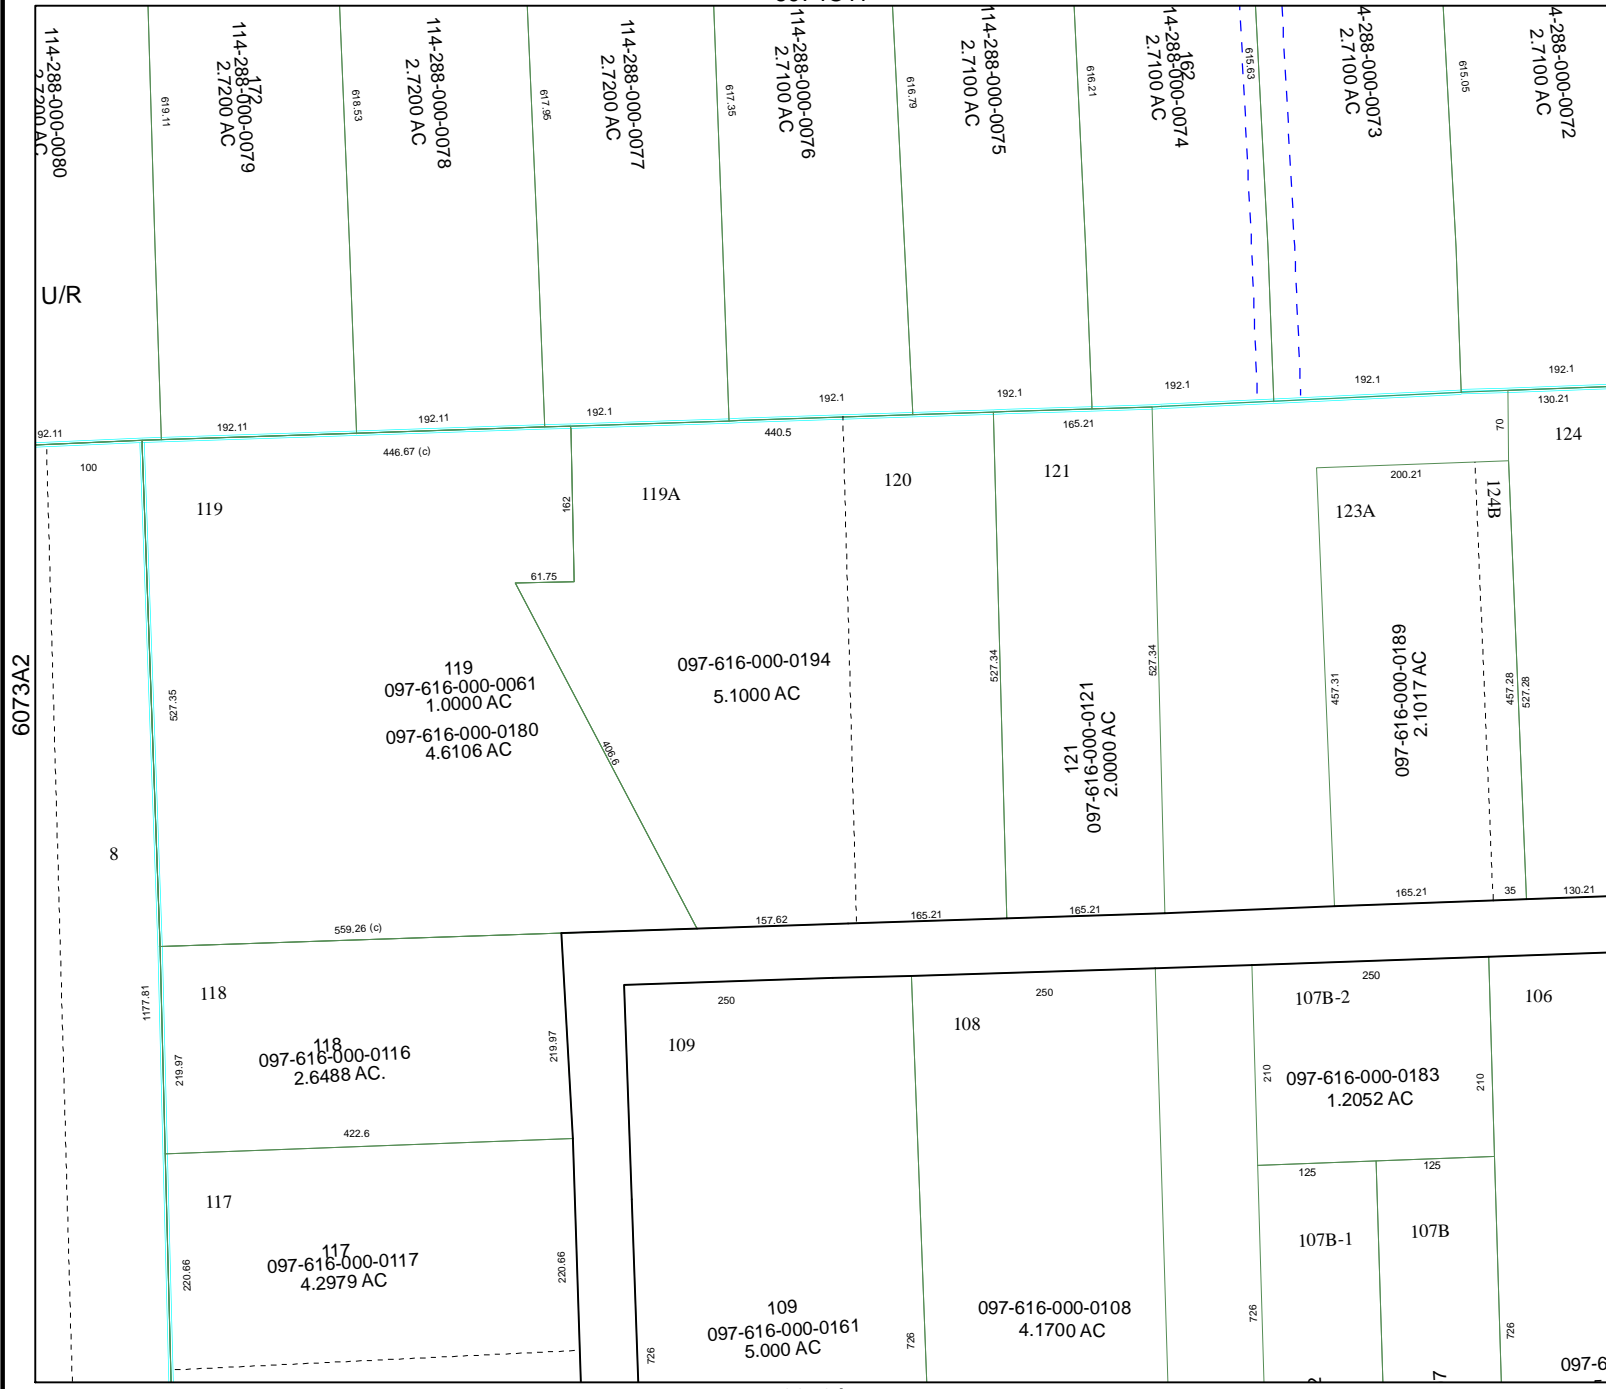

Harris County Appraisal District

0 100 200

PUBLICATION DATE:
10/6/2011

Geospatial or map data maintained by the Harris County Appraisal District is for informational purposes and may **not** have been prepared for or be suitable for legal, engineering, or surveying purposes. It does **not** represent an on-the-ground survey and only represents the approximate location of property boundaries.

MAP LOCATION

FACET 6073A

1	2	3	4
5	6	7	8
9	10	11	12

6074C11

6073A7

6073A4