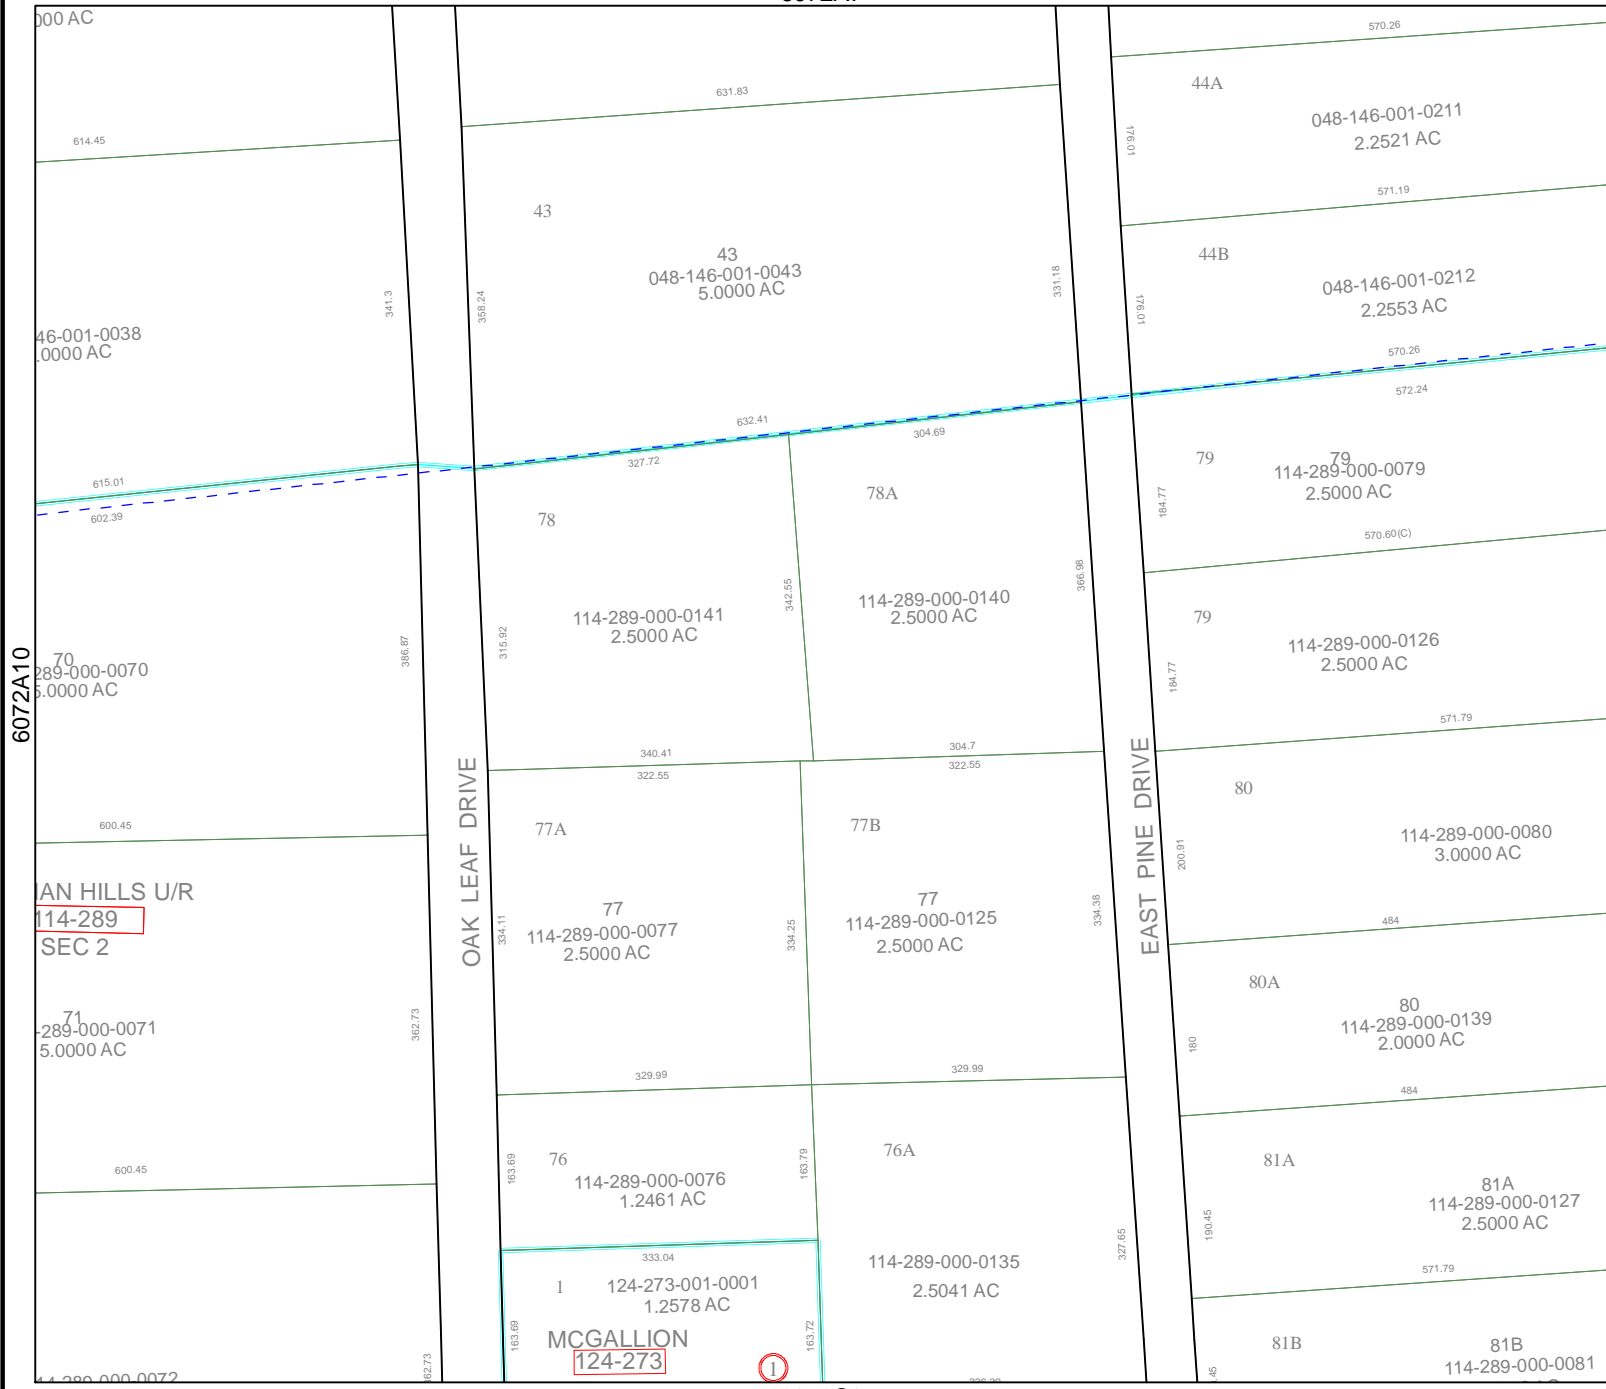

6072A7

Harris County Appraisal District

0 100 200

PUBLICATION DATE:
8/19/2011

Geospatial or map data maintained by the Harris County Appraisal District is for informational purposes and may not be suitable for legal, engineering, or surveying purposes. It does not represent an on-the-ground survey and only represents the approximate location of property boundaries.

MAP LOCATION

FACET 6072A

1	2	3	4
5	6	7	8
9	10	11	12

6072C3

6072A10

6072A12

OAK LEAF DRIVE

EAST PINE DRIVE