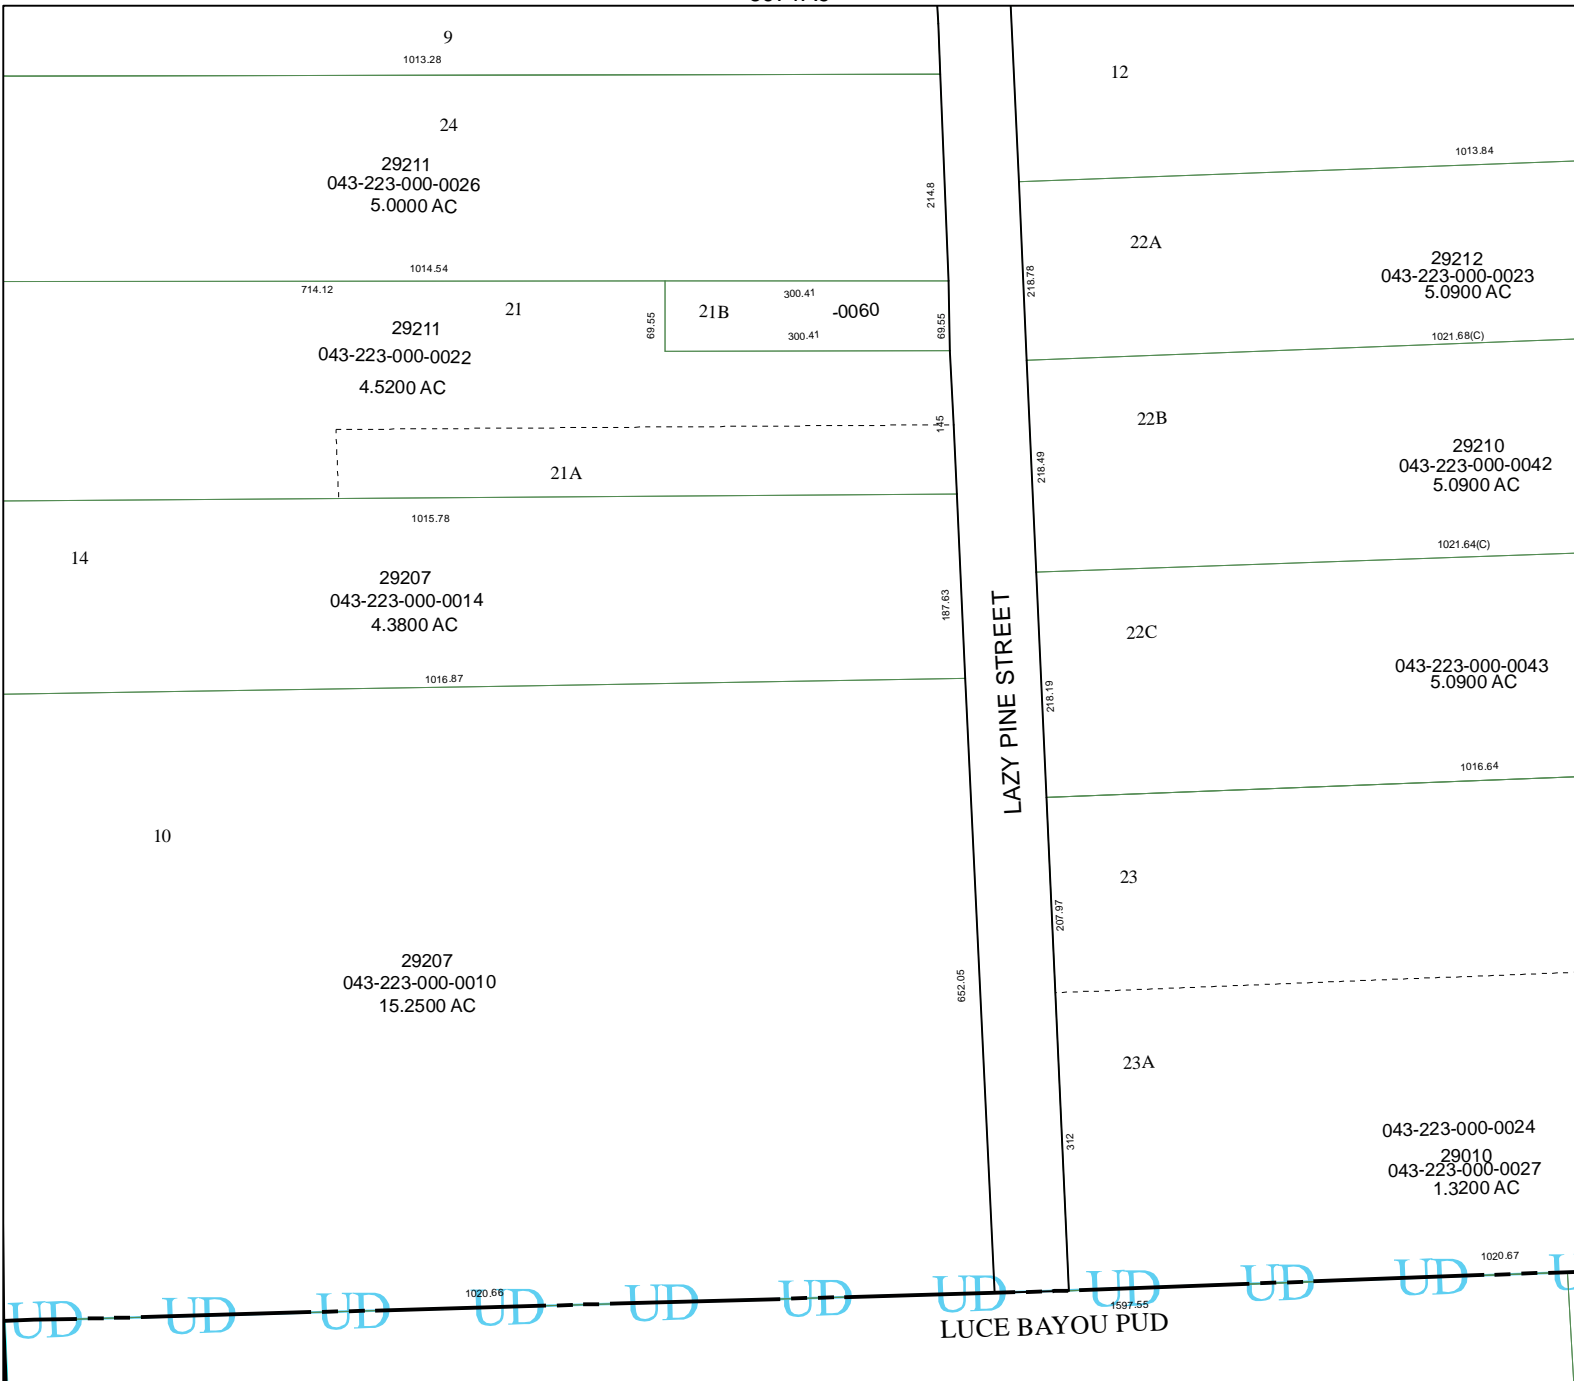

6071A9

5971D4

LAZY PINE STREET

LUCE BAYOU PUD

6071C5

Harris County Appraisal District

0 100 200
 PUBLICATION DATE:
 8/15/2011

Geospatial or map data maintained by the Harris County Appraisal District is for informational purposes and may **not** have been prepared for or be suitable for legal, engineering, or surveying purposes. It does **not** represent an on-the-ground survey and only represents the approximate location of property boundaries.

MAP LOCATION

FACET 6071C

1	2	3	4
5	6	7	8
9	10	11	12