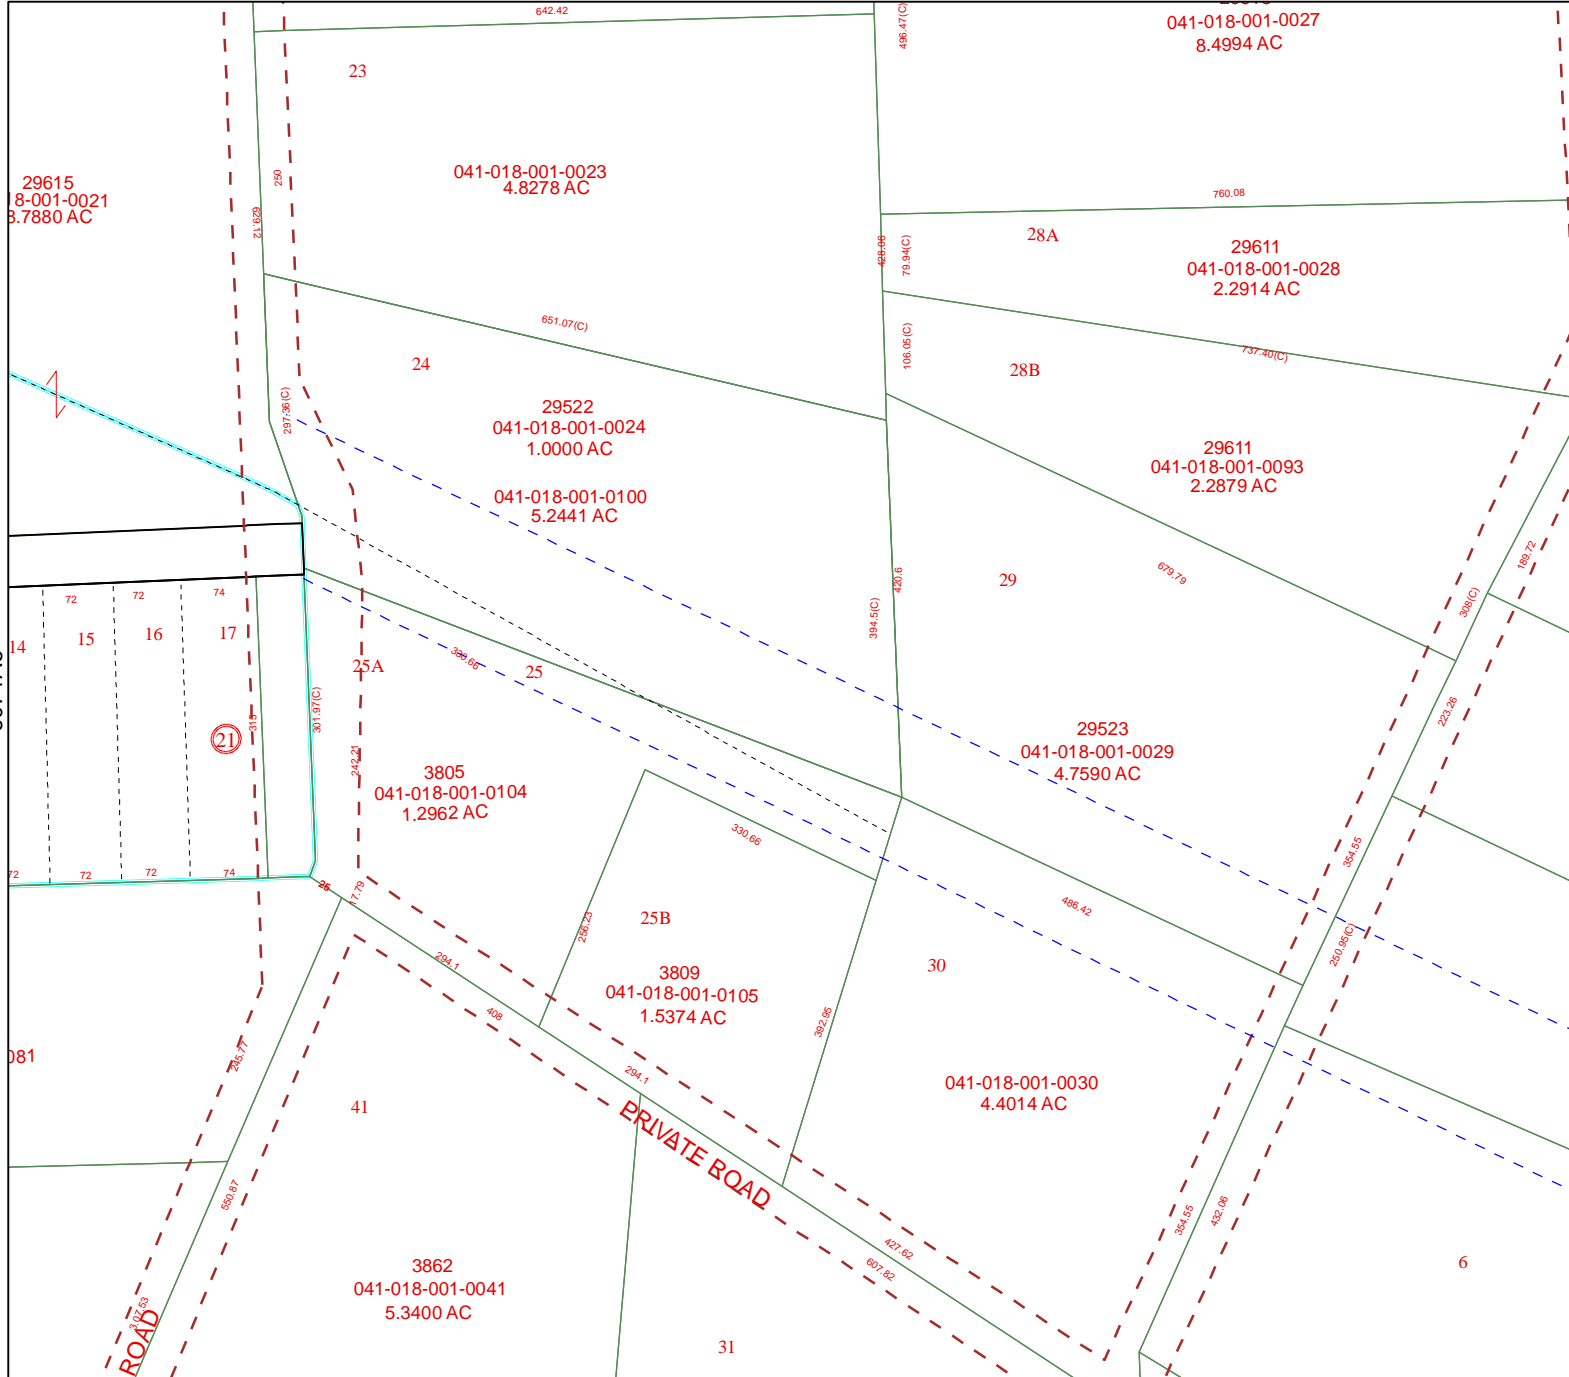

6071A3

6071A11

Harris County Appraisal District

0 100 200

PUBLICATION DATE:
1/20/2012

Geospatial or map data maintained by the Harris County Appraisal District is for informational purposes and may not have been prepared for or be suitable for legal, engineering, or surveying purposes. It does not represent an on-the-ground survey and only represents the approximate location of property boundaries.

MAP LOCATION

FACET 6071A

1	2	3	4
5	6	7	8
9	10	11	12

6071A6

6071A8