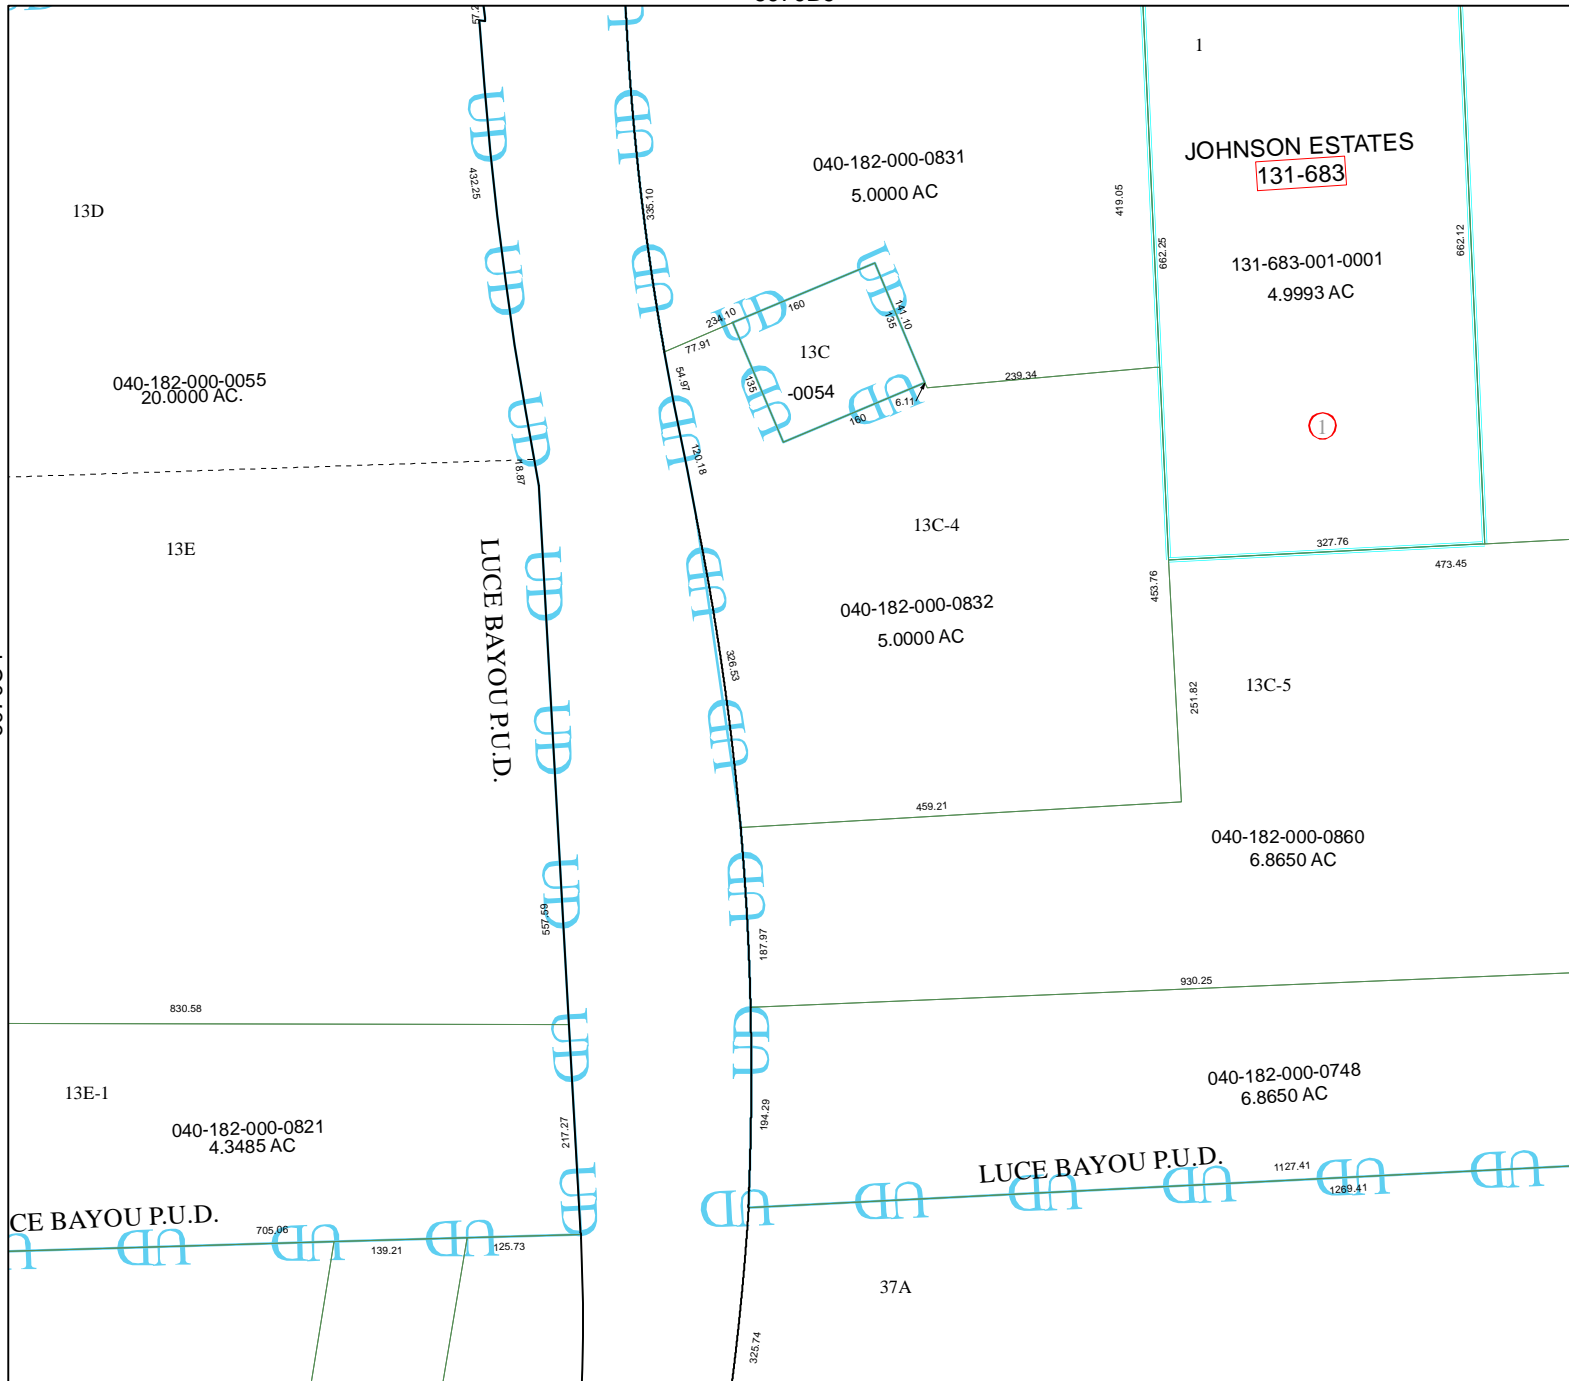

6070B9

6070C4

6070D5

Harris County Appraisal District

0 100 200

PUBLICATION DATE:
8/11/2011

Geospatial or map data maintained by the Harris County Appraisal District is for informational purposes and may not have been prepared for or be suitable for legal, engineering, or surveying purposes. It does not represent an on-the-ground survey and only represents the approximate location of property boundaries.

MAP LOCATION

FACET 6070D

1	2	3	4
5	6	7	8
9	10	11	12

6070D2