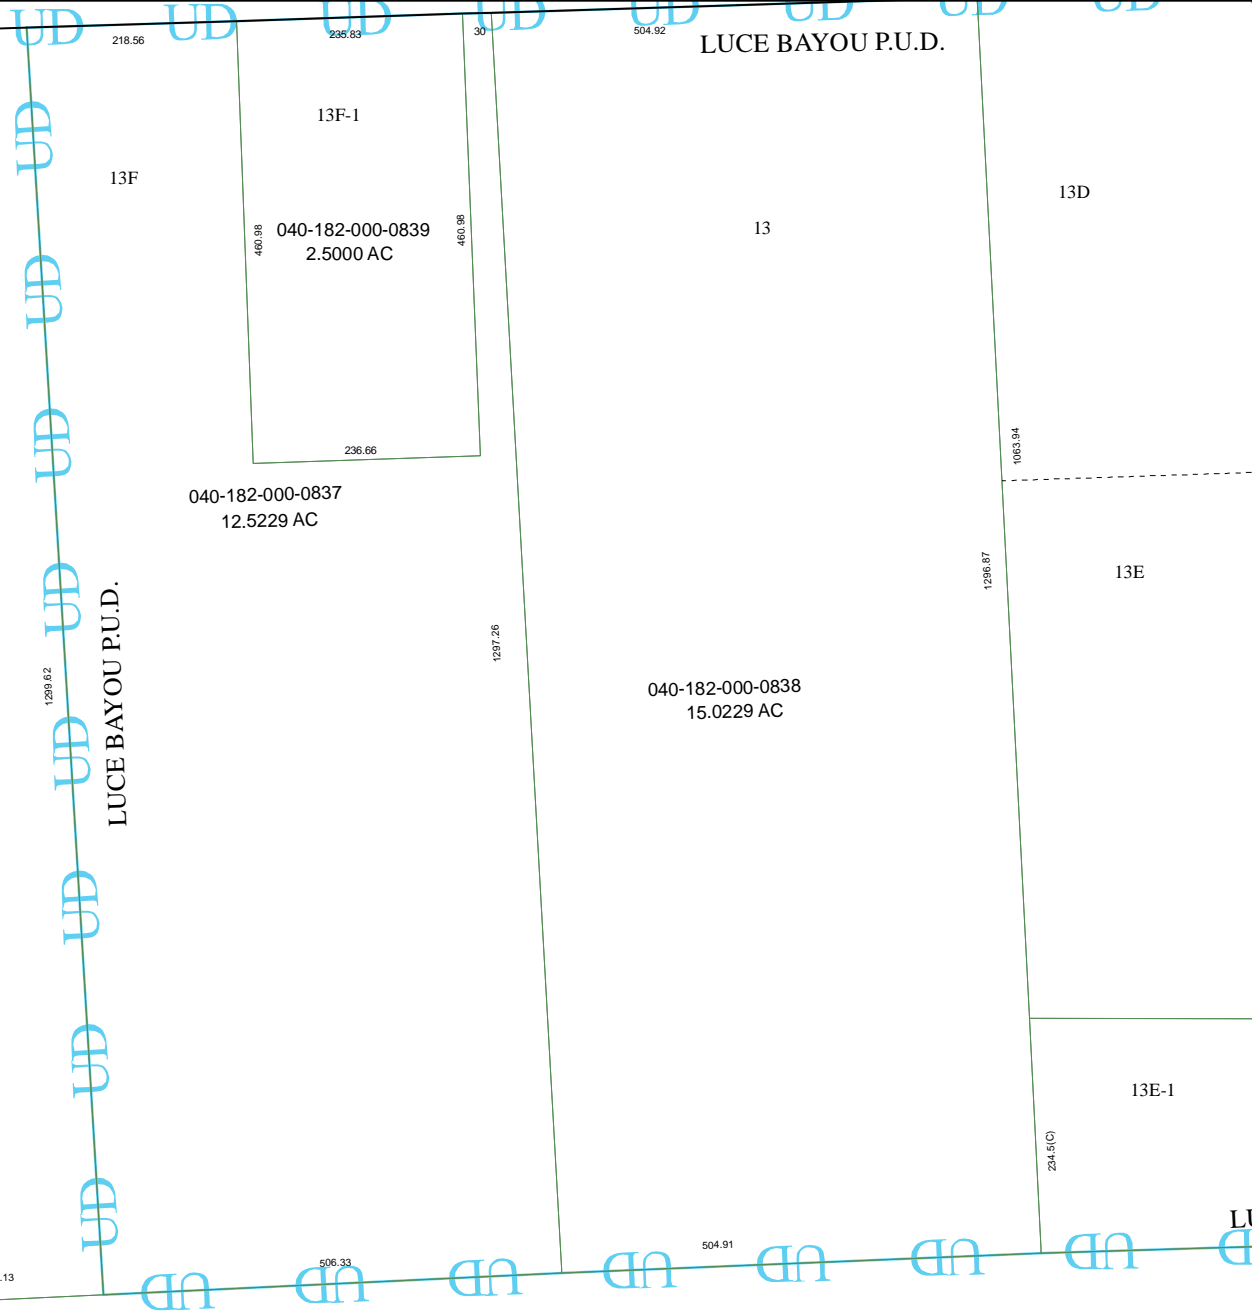

6070A12

LUCE BAYOU P.U.D.

# Harris County Appraisal District

0 100 200

**PUBLICATION DATE:**  
8/31/2011

Geospatial or map data maintained by the Harris County Appraisal District is for informational purposes and may **not** have been prepared for or be suitable for legal, engineering, or surveying purposes. It does **not** represent an on-the-ground survey and only represents the approximate location of property boundaries.

### MAP LOCATION

## FACET 6070C

1	2	3	4
5	6	7	8
9	10	11	12

6070C8

6070C3

6070D1