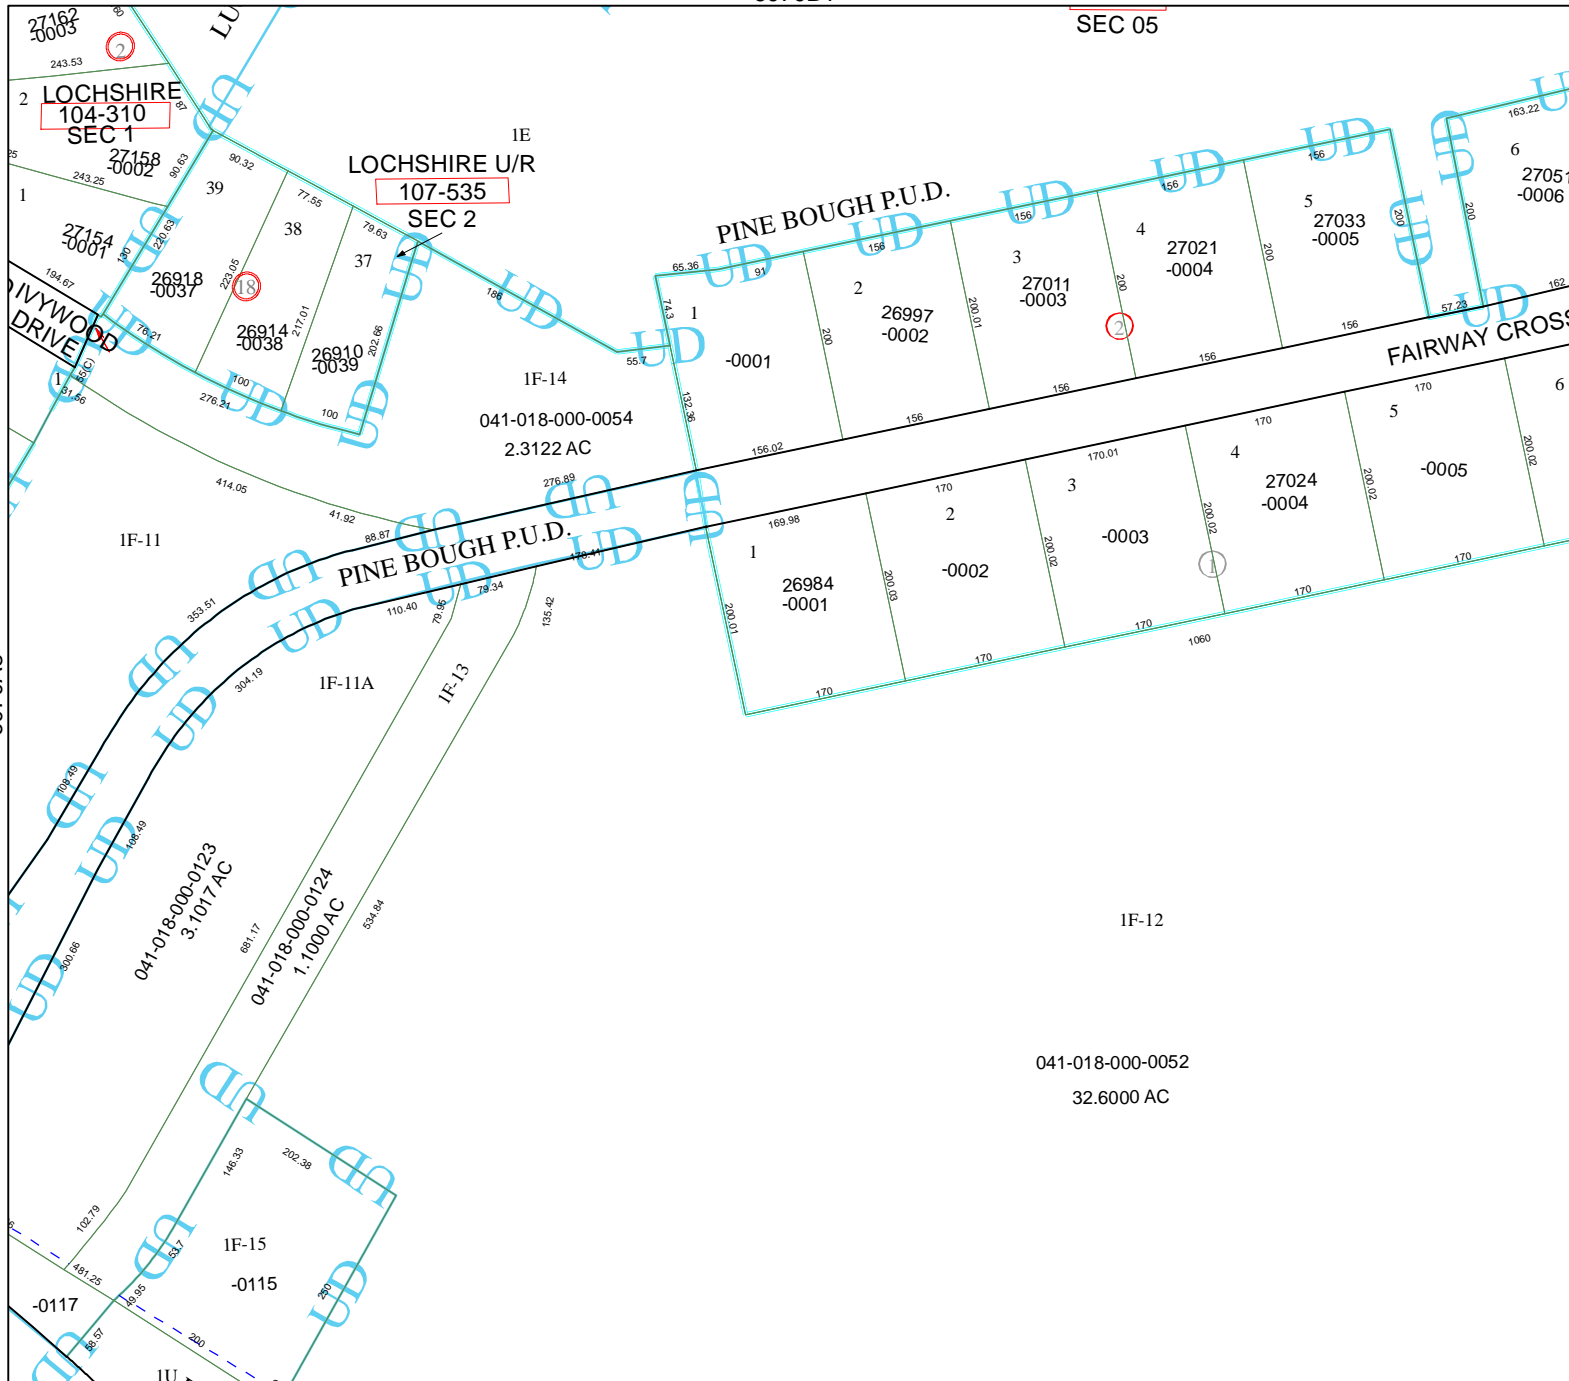

6070B1

SEC 05

6070B9

Harris County Appraisal District

0 100 200
PUBLICATION DATE:
 8/26/2011

Geospatial or map data maintained by the Harris County Appraisal District is for informational purposes and may **not** have been prepared for or be suitable for legal, engineering, or surveying purposes. It does **not** represent an on-the-ground survey and only represents the approximate location of property boundaries.

MAP LOCATION

FACET 6070B

1	2	3	4
5	6	7	8
9	10	11	12

6070B6