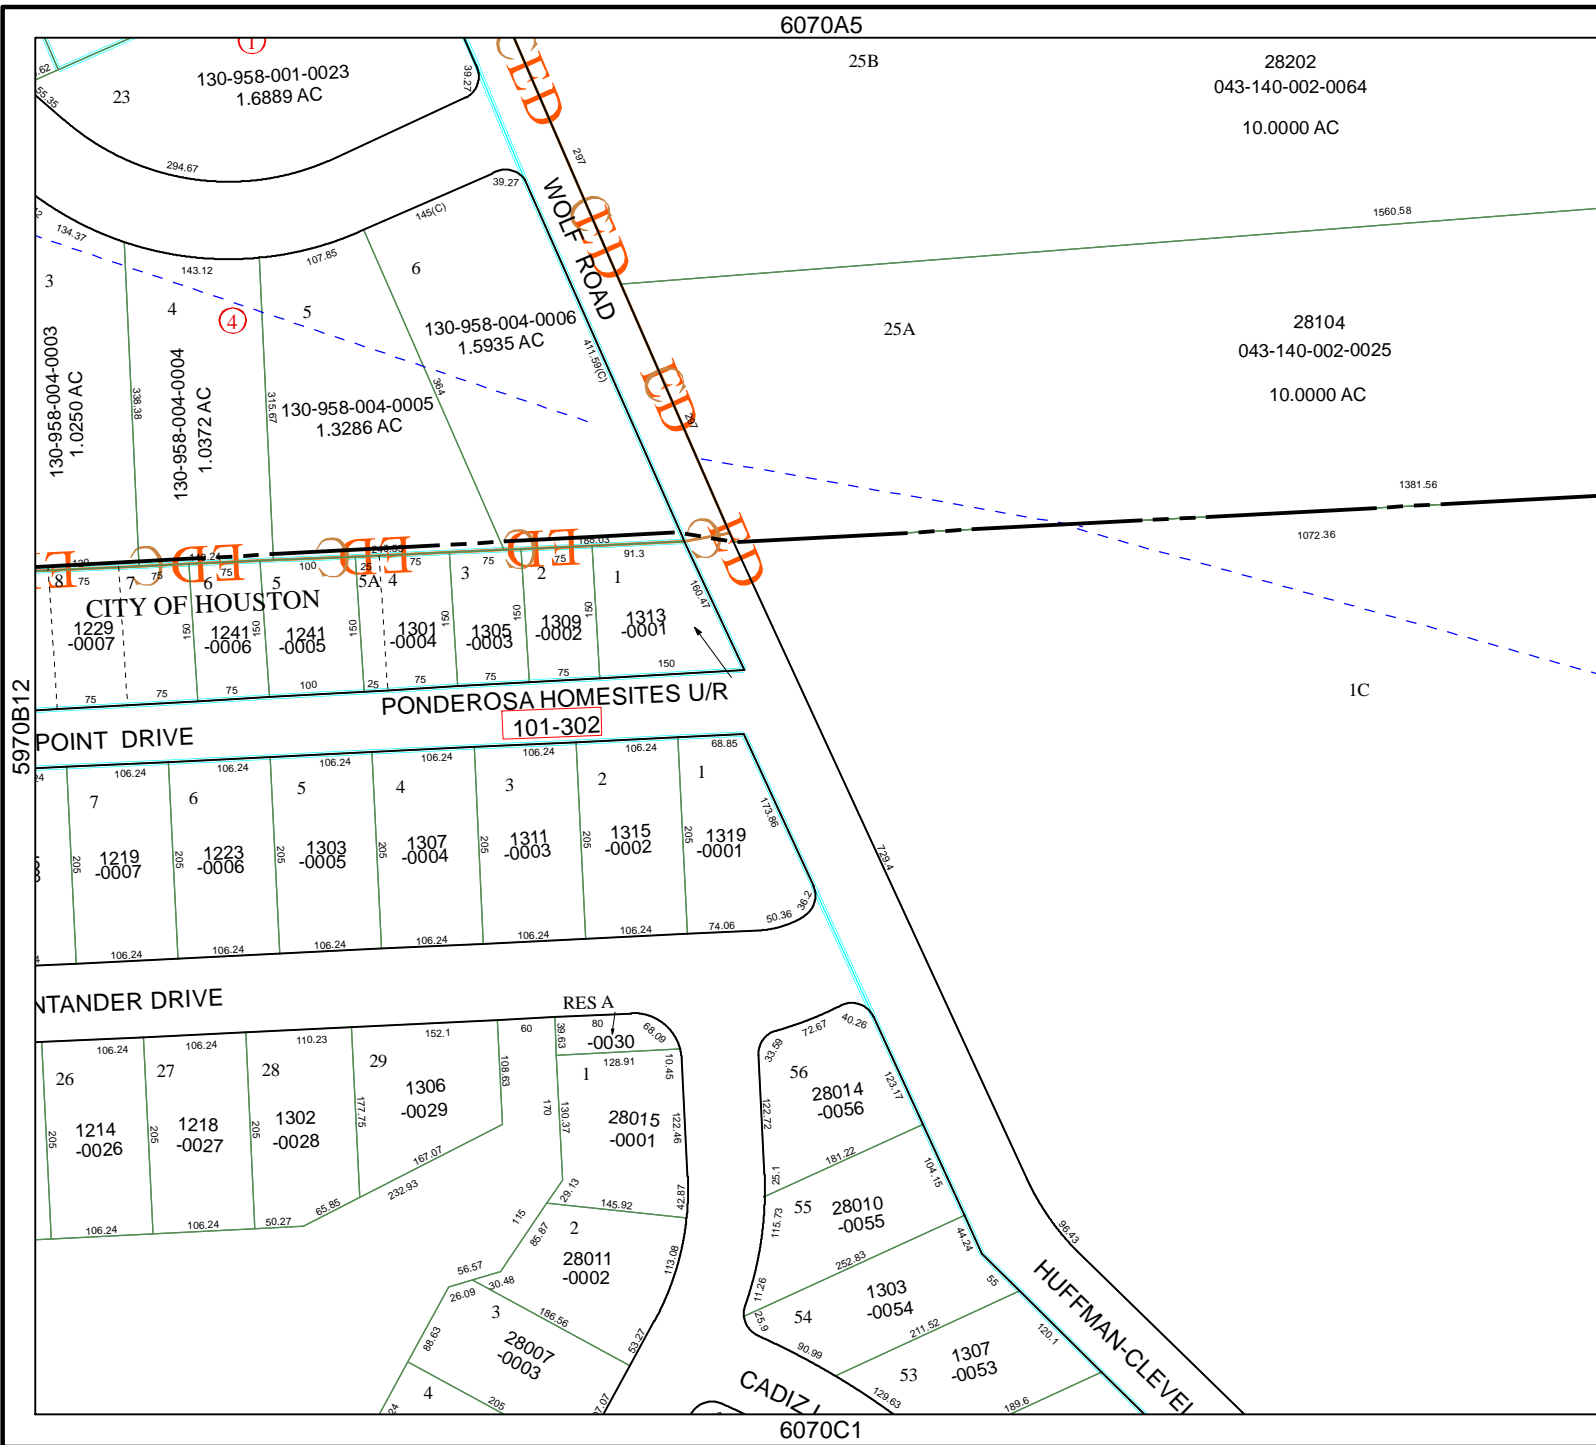

6070A5

25B

28202
043-140-002-0064
10.0000 AC

28104
043-140-002-0025
10.0000 AC

IC

Harris County Appraisal District

0 100 200

PUBLICATION DATE:
2/1/2012

Geospatial or map data maintained by the Harris County Appraisal District is for informational purposes and may not have been prepared for or be suitable for legal, engineering, or surveying purposes. It does not represent an on-the-ground survey and only represents the approximate location of property boundaries.

MAP LOCATION

FACET 6070A

1	2	3	4
5	6	7	8
9	10	11	12

6070C1

5970B12

6070A10