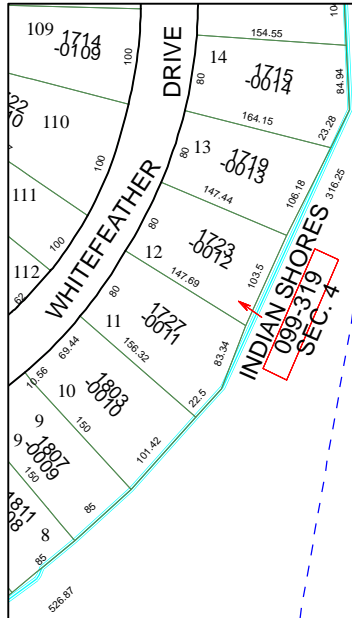

6067C1

6067C9

5967D8

Harris County Appraisal District

0 100 200

PUBLICATION DATE:
8/15/2011

Geospatial or map data maintained by the Harris County Appraisal District is for informational purposes and may not have been prepared for or be suitable for legal, engineering, or surveying purposes. It does not represent an on-the-ground survey and only represents the approximate location of property boundaries.

MAP LOCATION

FACET 6067C

1	2	3	4
5	6	7	8
9	10	11	12

041-041-000-0005
67.3822 AC

H.C.F.W.S.D. 58

CROSBY I.S.D.

IC

D. 58