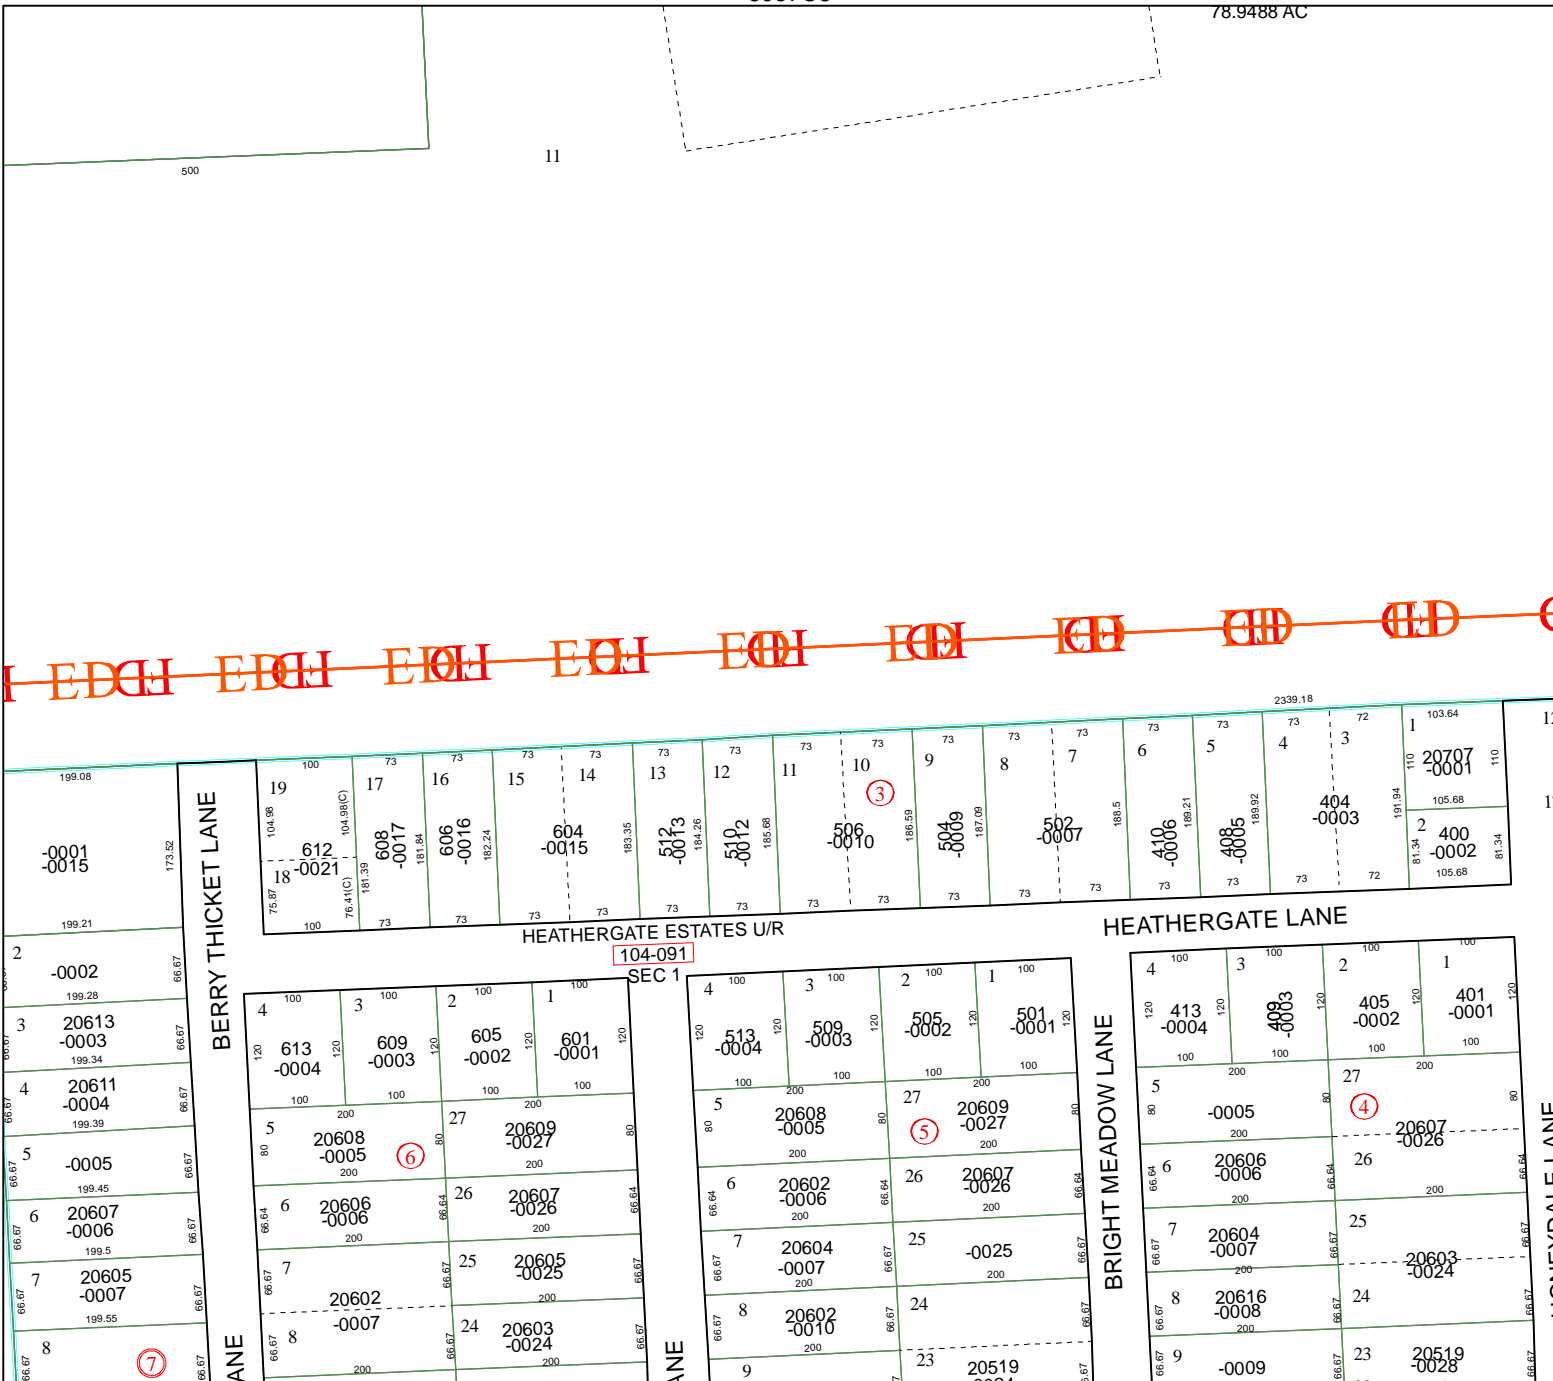

6067C8

78.9488 AC

# Harris County Appraisal District

0 100 200

PUBLICATION DATE:  
12/2/2011

Geospatial or map data maintained by the Harris County Appraisal District is for informational purposes and may not have been prepared for or be suitable for legal, engineering, or surveying purposes. It does not represent an on-the-ground survey and only represents the approximate location of property boundaries.

MAP LOCATION

## FACET 6067C

1	2	3	4
5	6	7	8
9	10	11	12

6067C11

6066A4

6067D9

12A

12B

8C-30