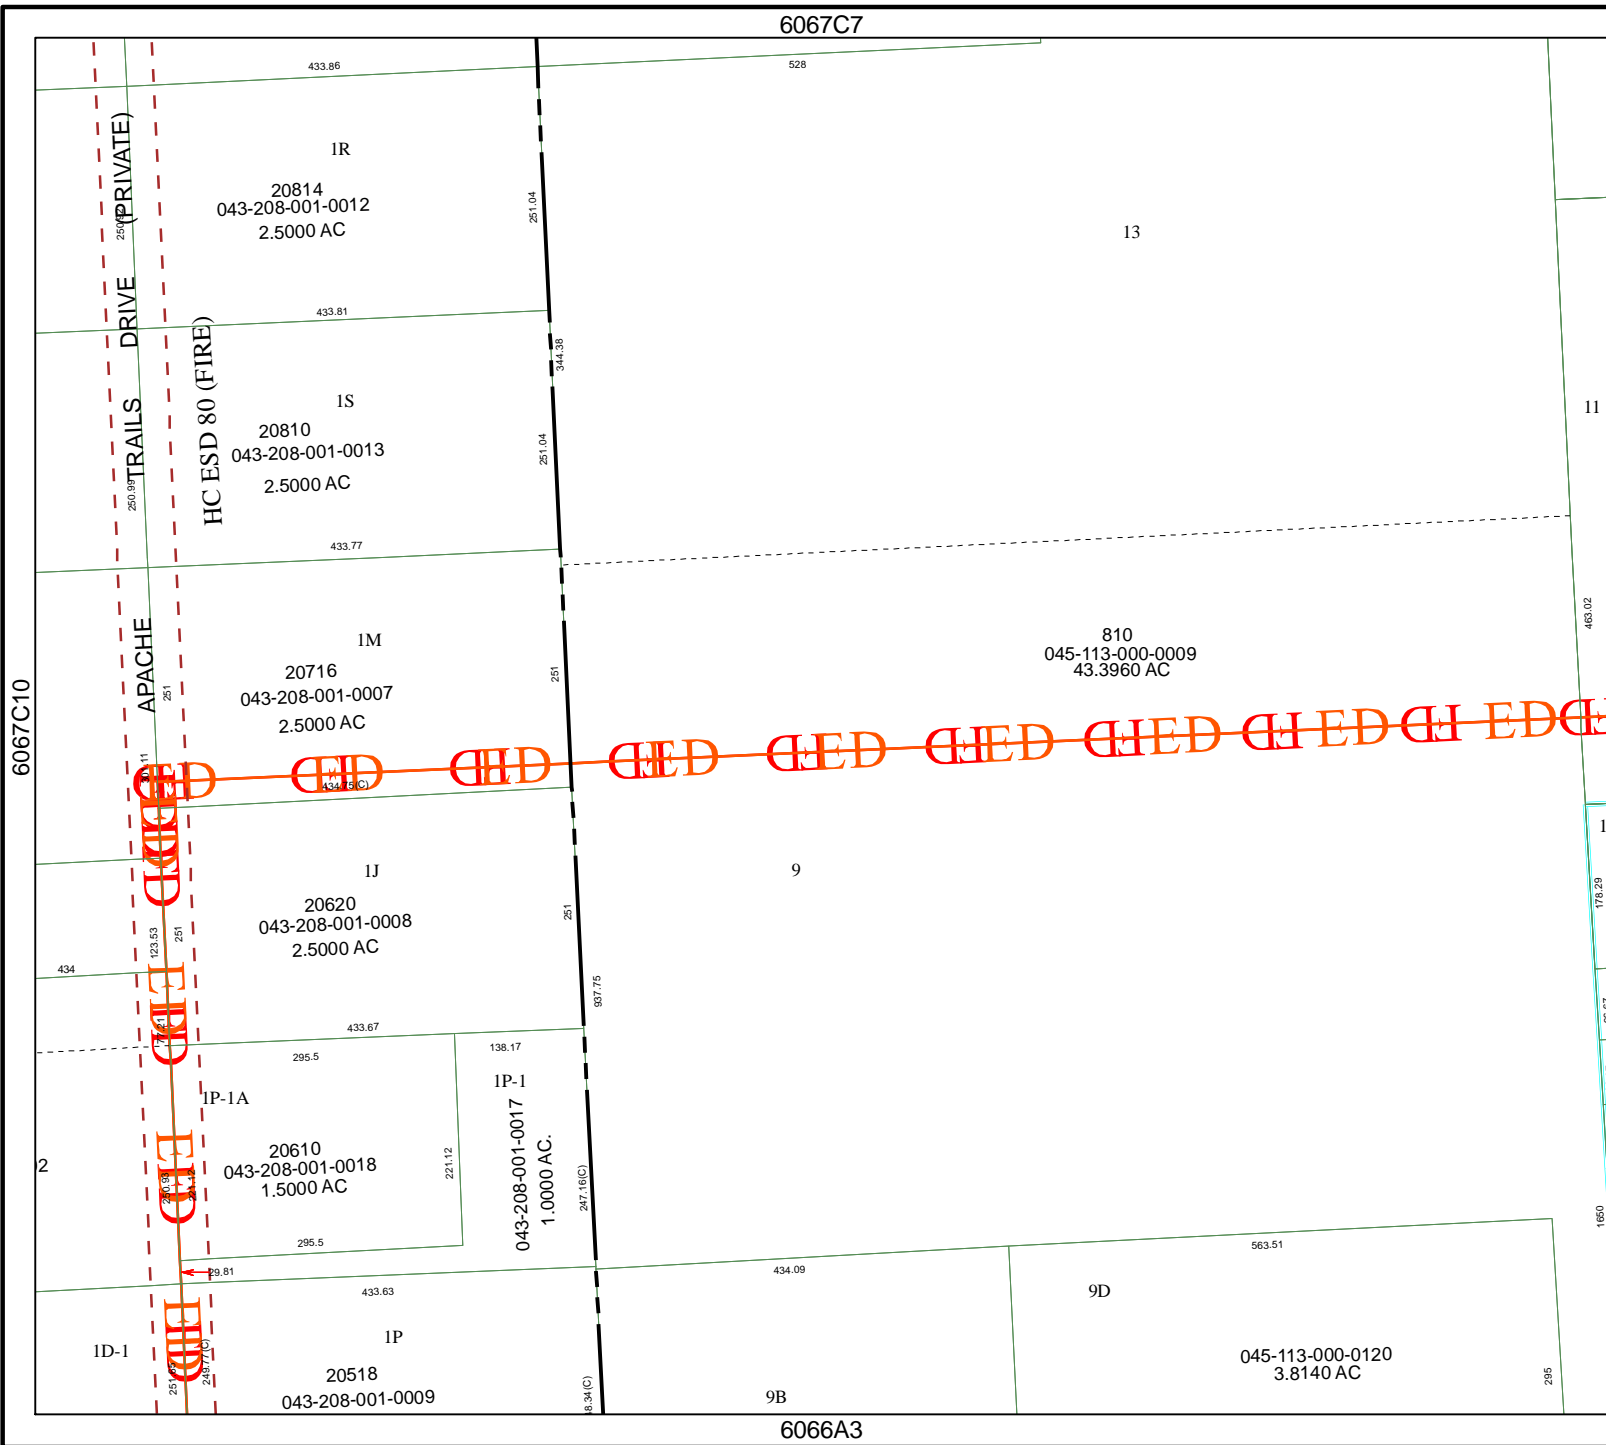

6067C7

Harris County Appraisal District

0 100 200
PUBLICATION DATE:
8/18/2011

Geospatial or map data maintained by the Harris County Appraisal District is for informational purposes and may not have been prepared for or be suitable for legal, engineering, or surveying purposes. It does not represent an on-the-ground survey and only represents the approximate location of property boundaries.

MAP LOCATION

FACET 6067C

1	2	3	4
5	6	7	8
9	10	11	12

6066A3