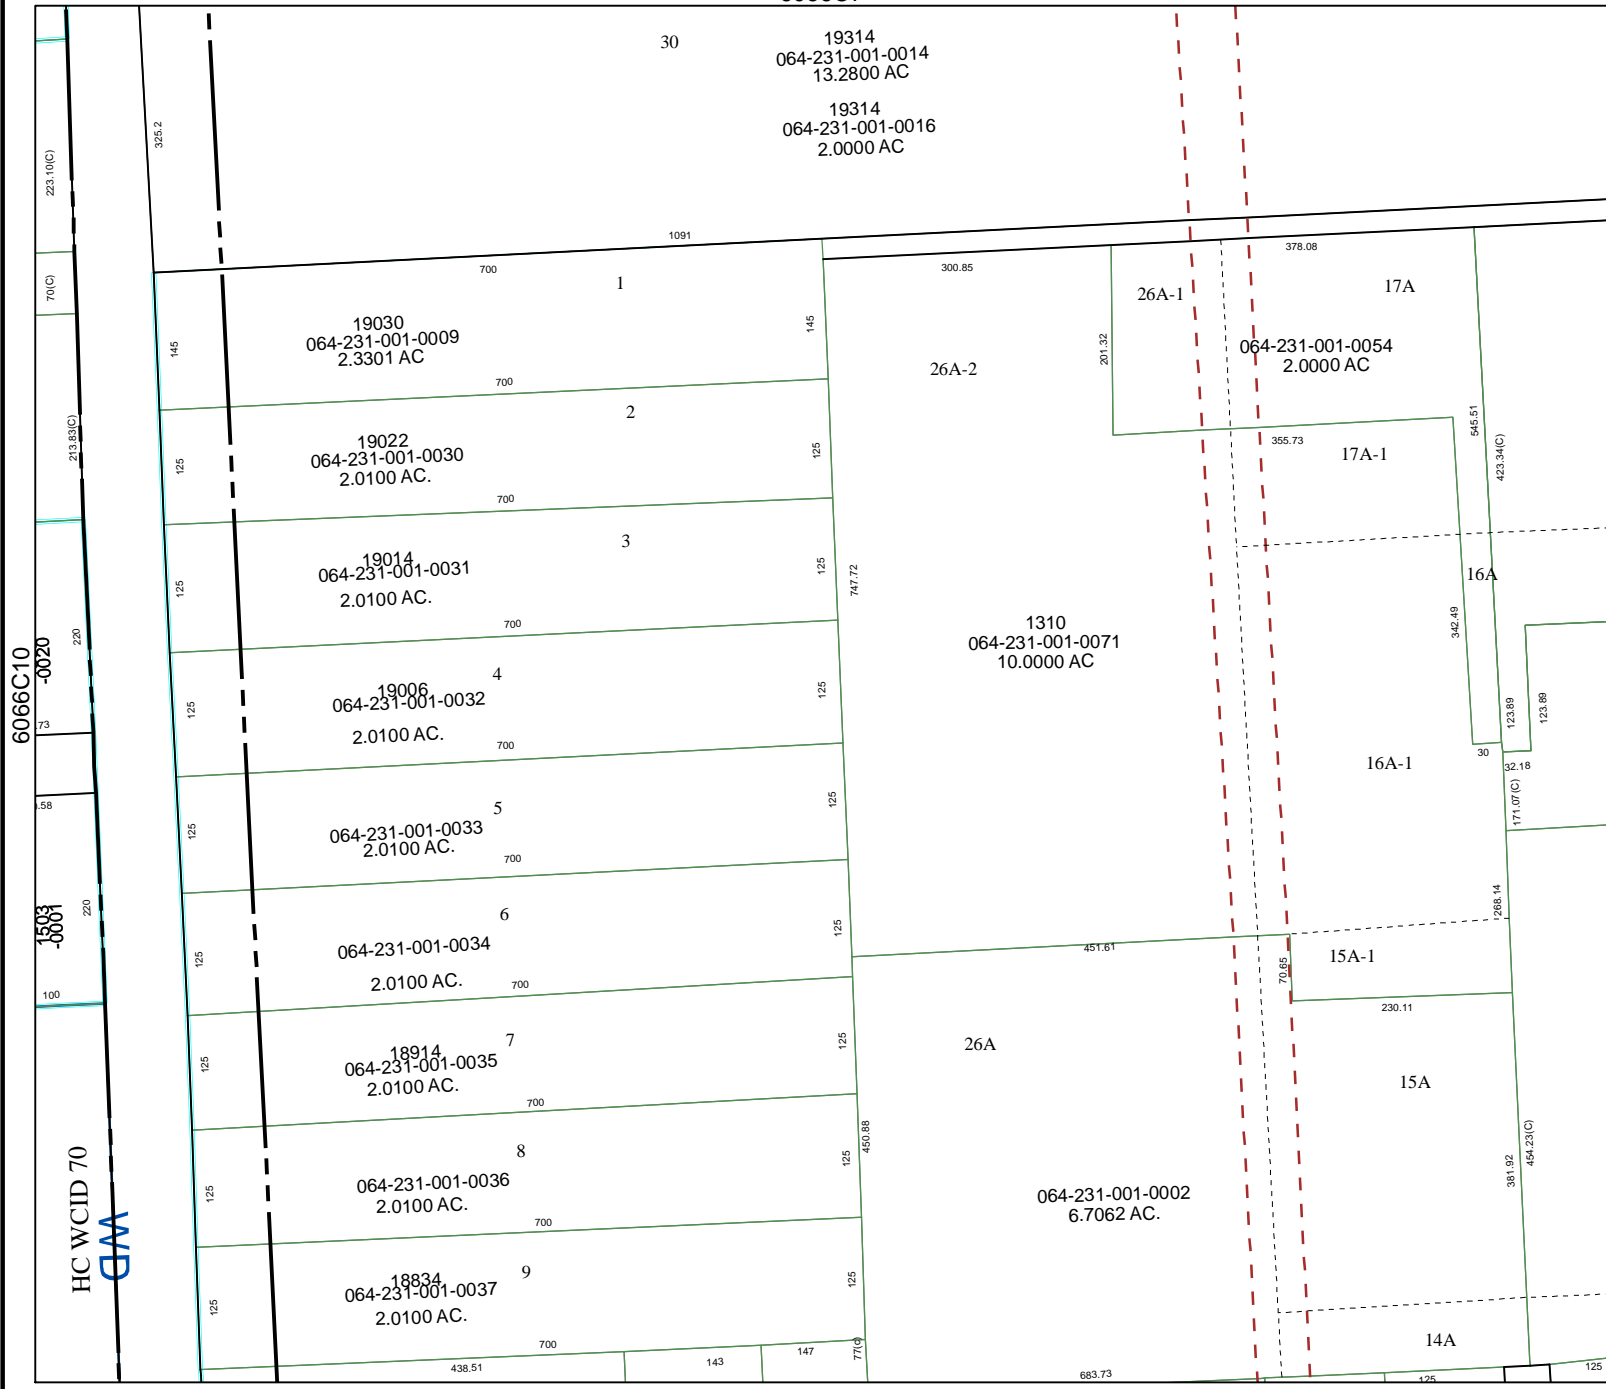

6066C7

19314
064-231-001-0014
13.2800 AC

19314
064-231-001-0016
2.0000 AC

6065A3

Harris County Appraisal District

0 100 200

PUBLICATION DATE:
1/20/2012

Geospatial or map data maintained by the Harris County Appraisal District is for informational purposes and may not have been prepared for or be suitable for legal, engineering, or surveying purposes. It does not represent an on-the-ground survey and only represents the approximate location of property boundaries.

MAP LOCATION

FACET 6066C

1	2	3	4
5	6	7	8
9	10	11	12

6066C12