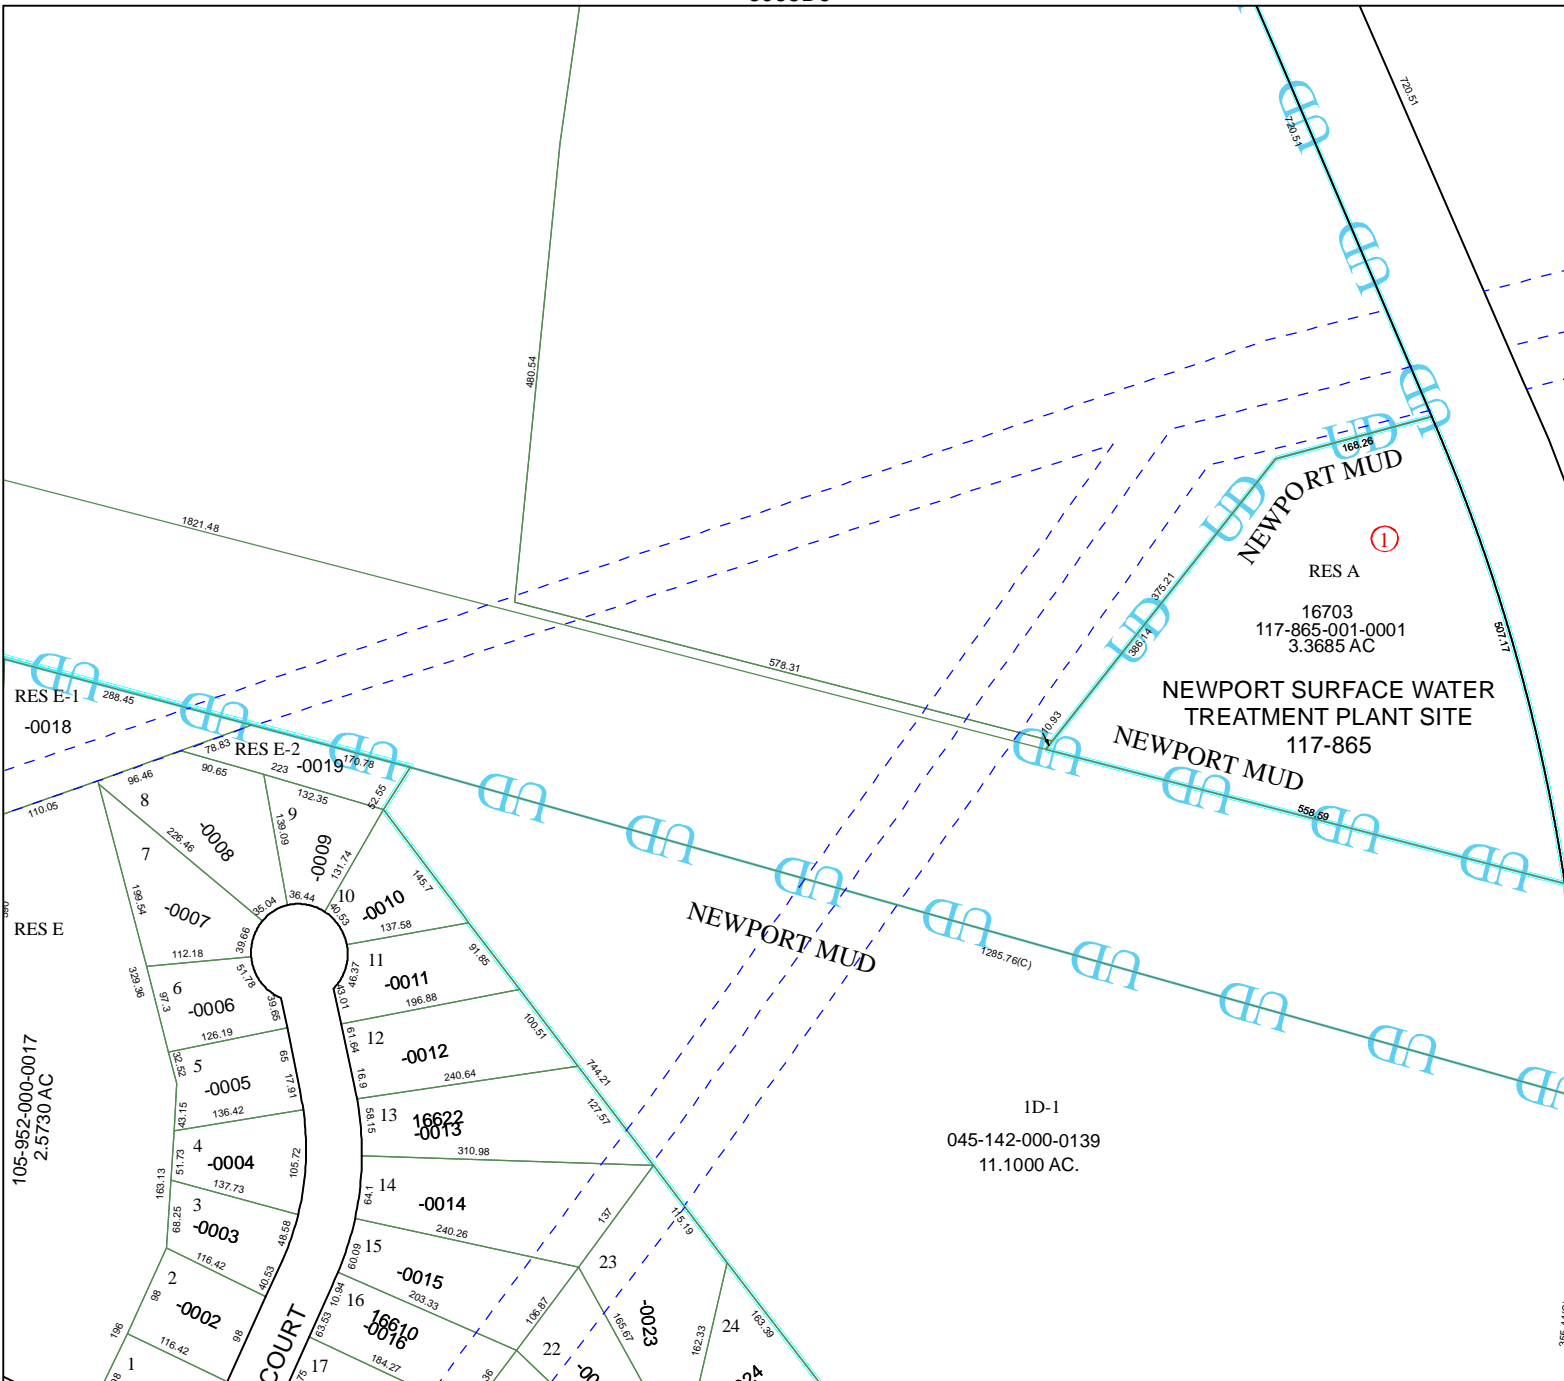

6065D9

Harris County Appraisal District

0 100 200

PUBLICATION DATE:
2/2/2012

Geospatial or map data maintained by the Harris County Appraisal District is for informational purposes and may not have been prepared for or be suitable for legal, engineering, or surveying purposes. It does not represent an on-the-ground survey and only represents the approximate location of property boundaries.

MAP LOCATION

FACET 6064B

1	2	3	4
5	6	7	8
9	10	11	12

6064A4

6064B5

356.44(C)